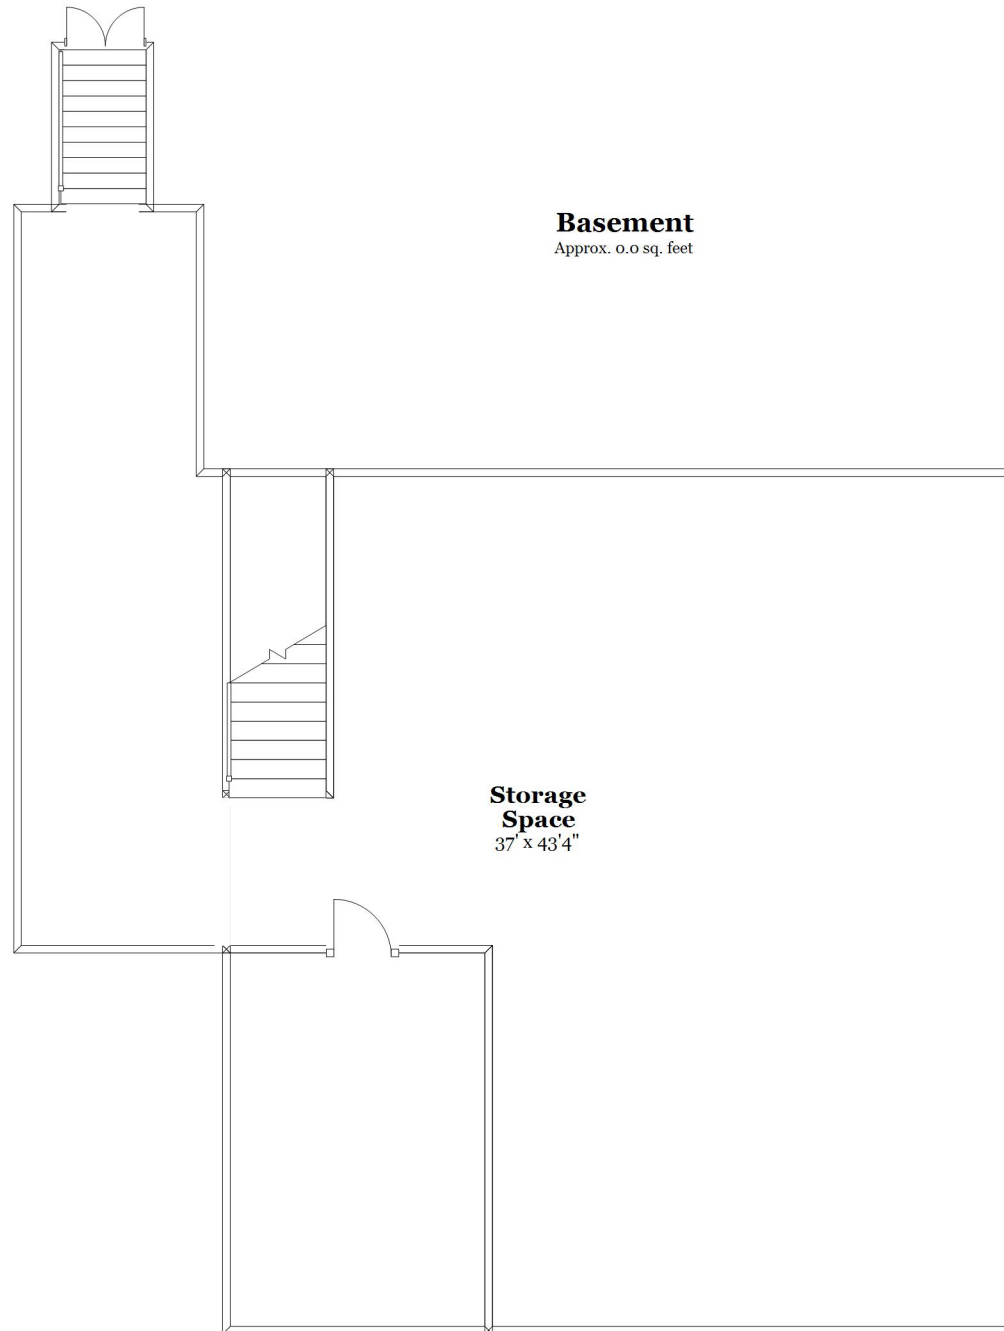

# 223 Groton Road, Westford, MA

Plans are illustrative only. Dimensions, square footages, elevations and details may vary from the floor plans provided