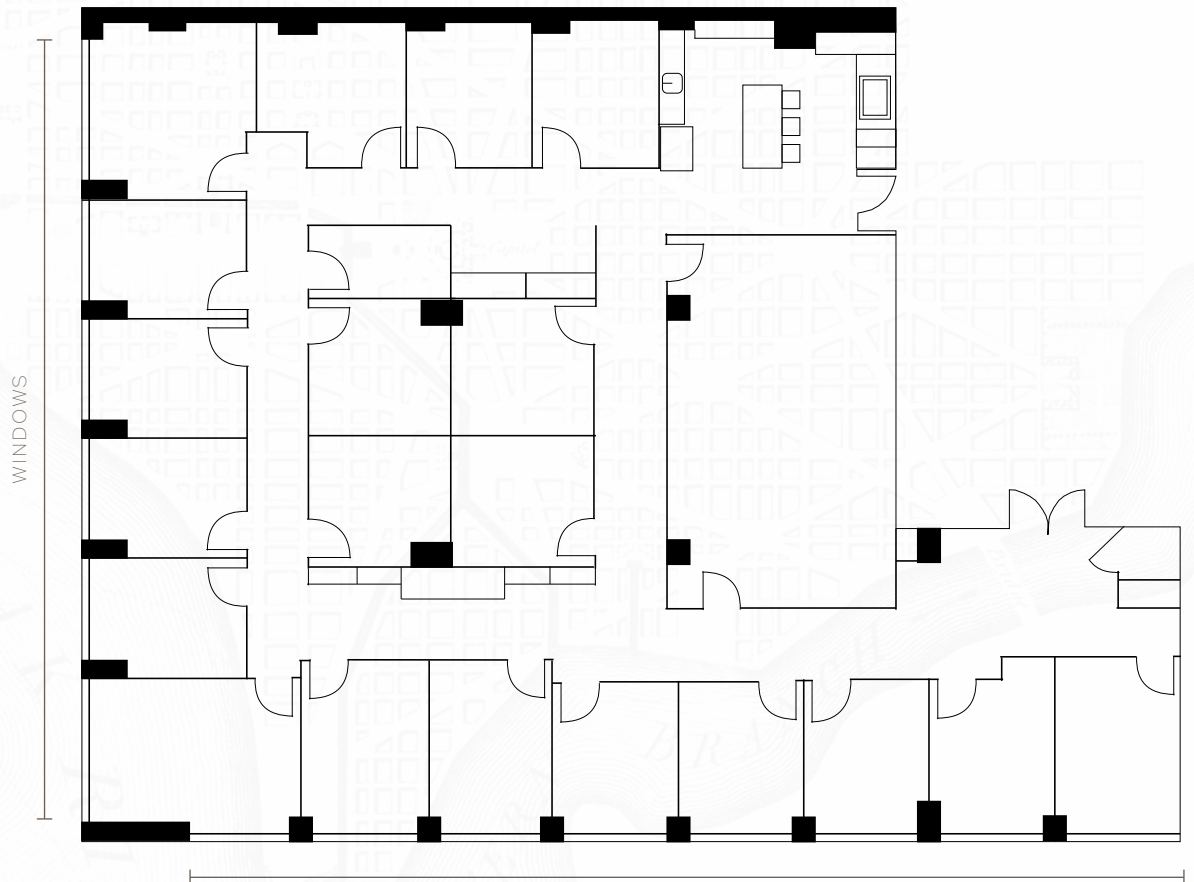

THE MADISON OFFICE BUILDING

NINTH FLOOR | SUITE 910
FULL BUILD-OUT | 5,725 RSF

THE MADISON
OFFICE BUILDING

1155 15TH STREET NW

JOHN KLINKE | jklinke@streamrealty.com (202) 595-1446

TIM MCCARTY | tim.mccarty@streamrealty.com (202) 886-8827