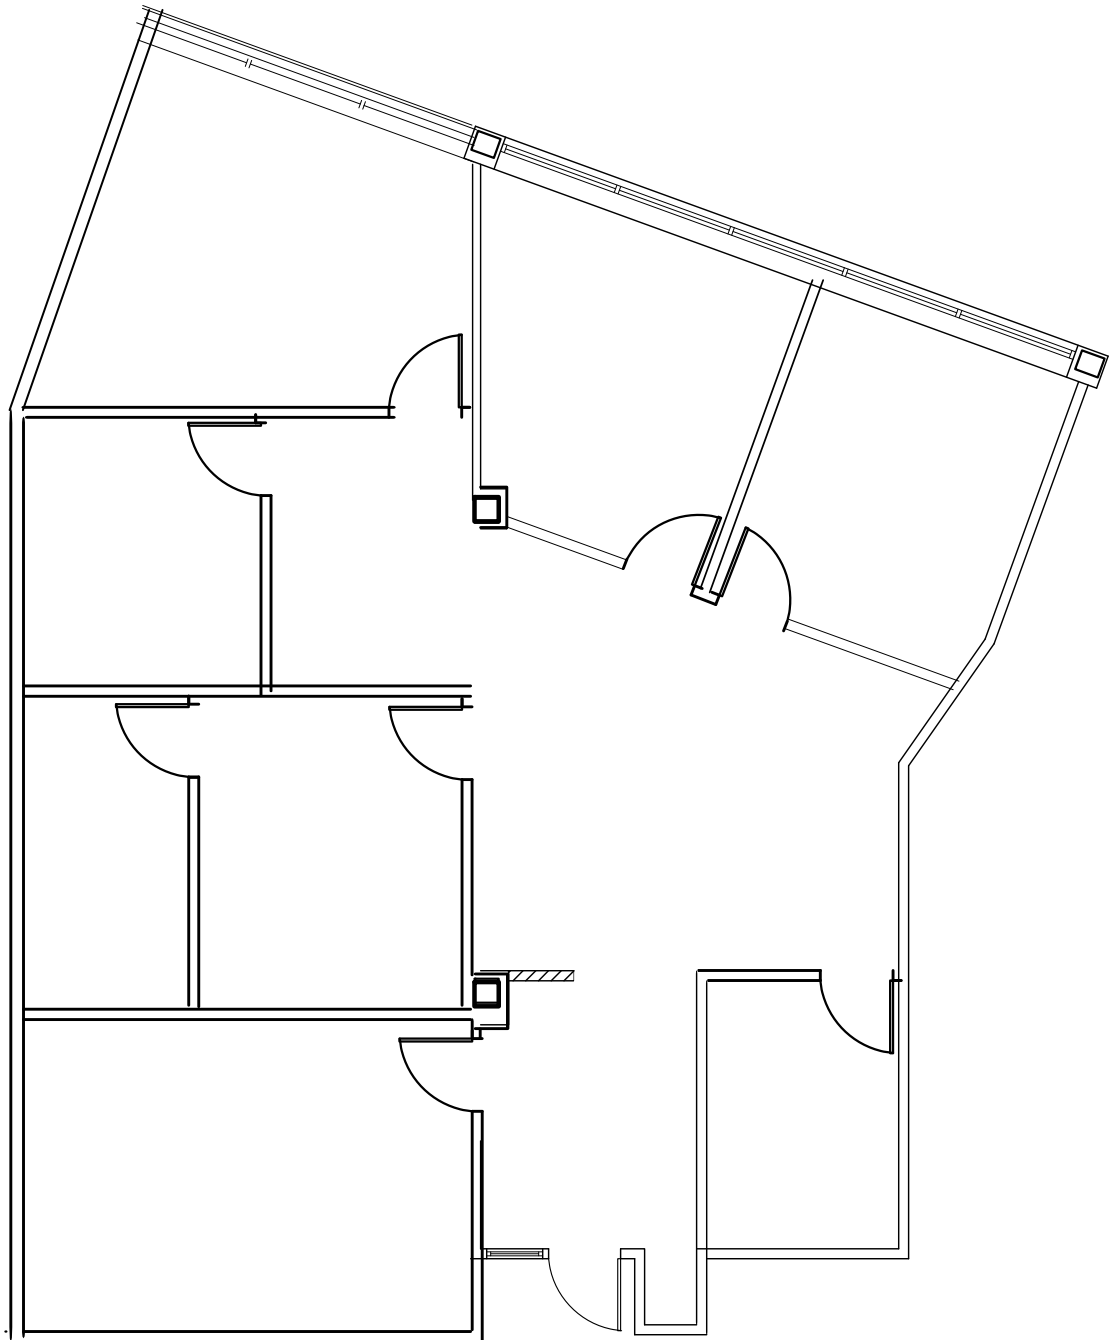

GREGG JORDAN & ASSOCIATES

1330 CENTRE STREET
NEWTON CENTER, MA 02459
TEL.: (617) 527-1800

*1340 CENTRE STREET, NEWTON CENTER, MA
FIRST FLOOR, SUITE #103*

*SCALE: 1/8" = 1'-0"
03/11*