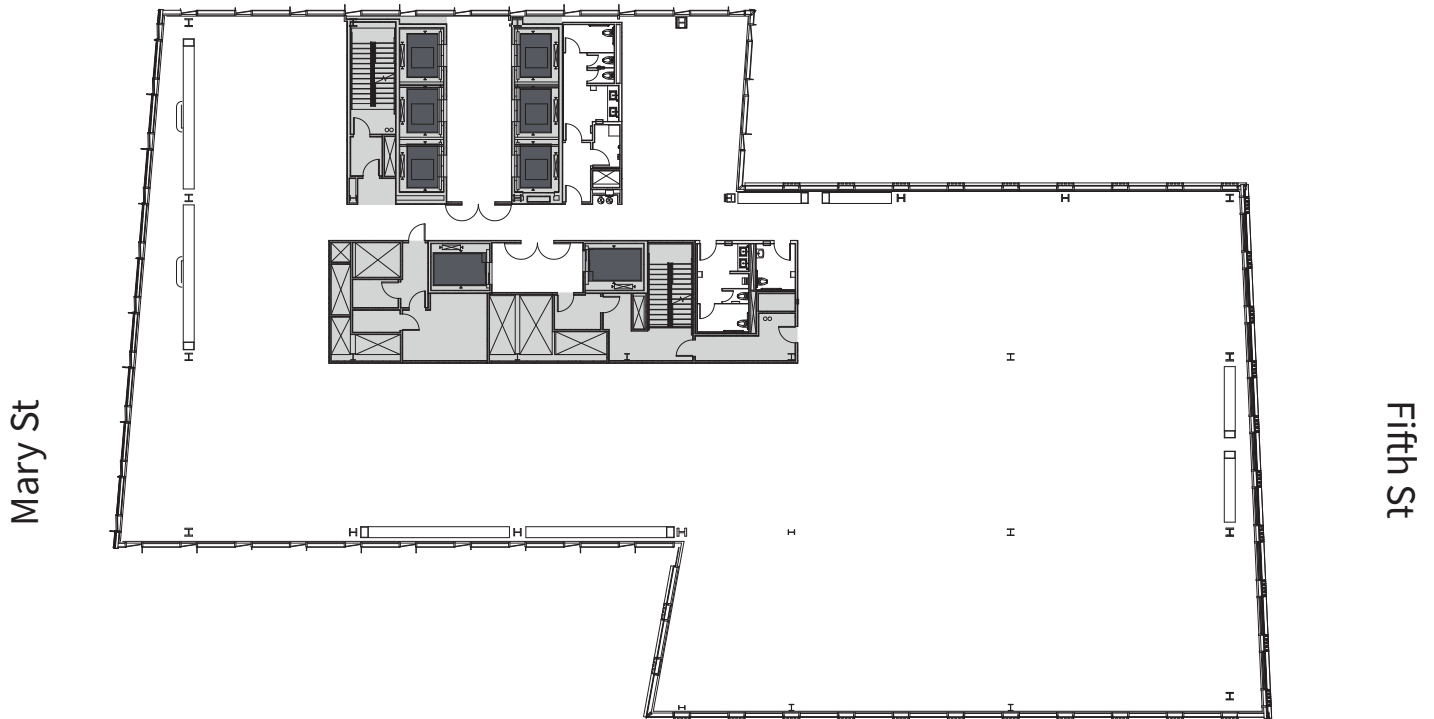

21st Floor

20,137 RSF

Natoma St

Howard St

Matt Shewey

415 395 7255
matt.shewey@jll.com
RE License# 01445125

Chris Roeder

415 395 4971
chris.roeder@jll.com
RE License # 01190523