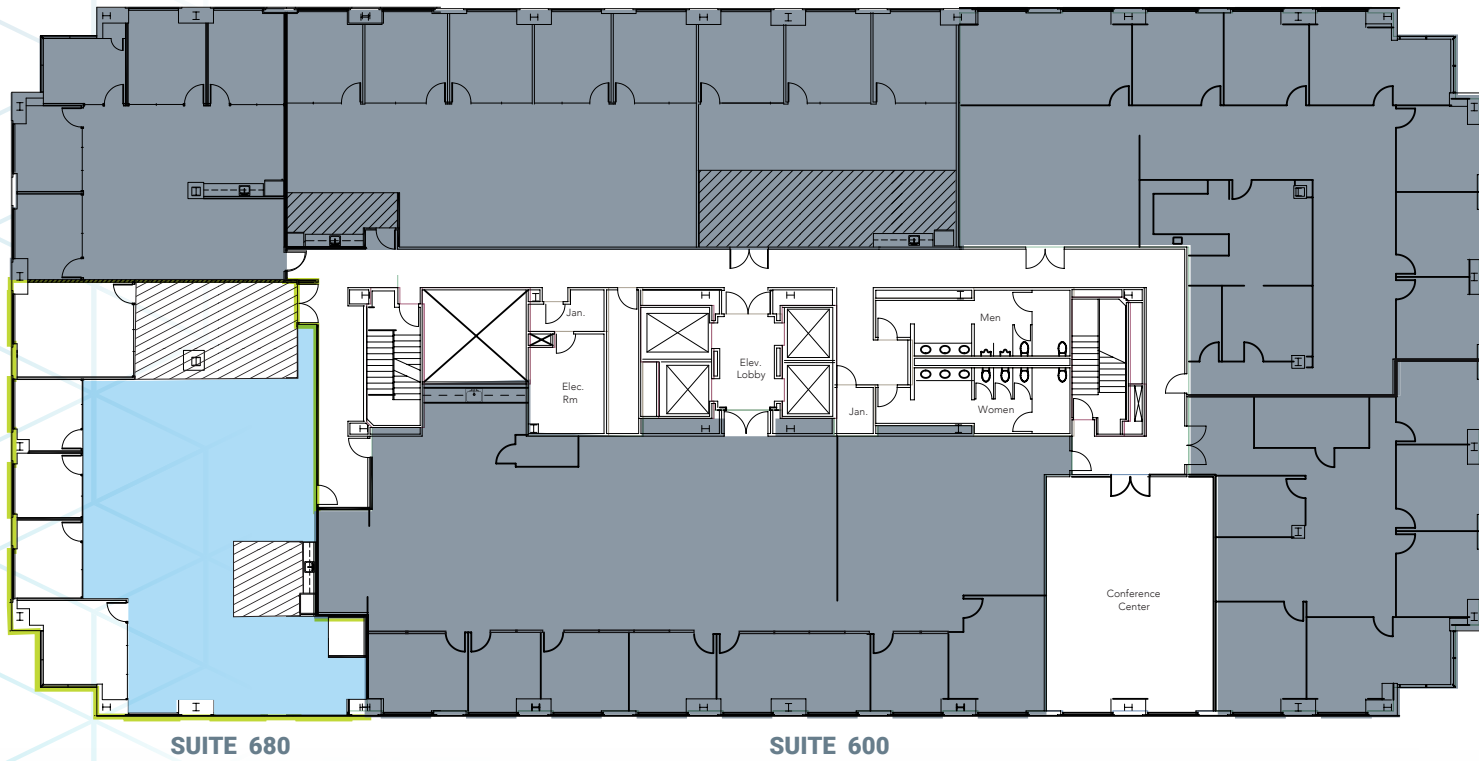

6TH FLOOR PLAN

Suite 680

3,933 SF

■ Open Ceiling ▨ Polished Concrete