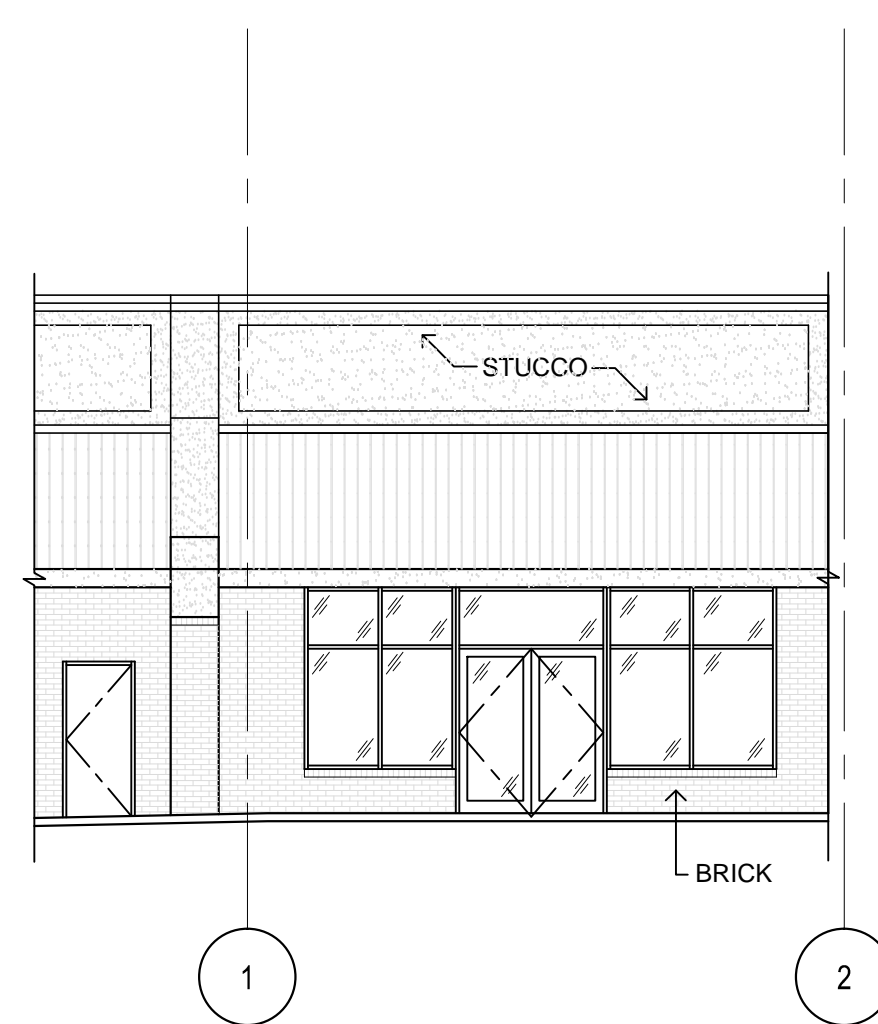

BigV - VA, Pulaski - Memorial Square space 1080 2,049 SQ. FT.

Site Survey - Scale: 1/8" - 1'-0" 10/30/2017 DKMullin Architects

BigV - VA, Pulaski - Memorial Square space 1080 2,049 SQ. FT.

Site Survey Elevation - Scale: 1/8" - 1'-0" 10/31/2017 DKMullin Architects