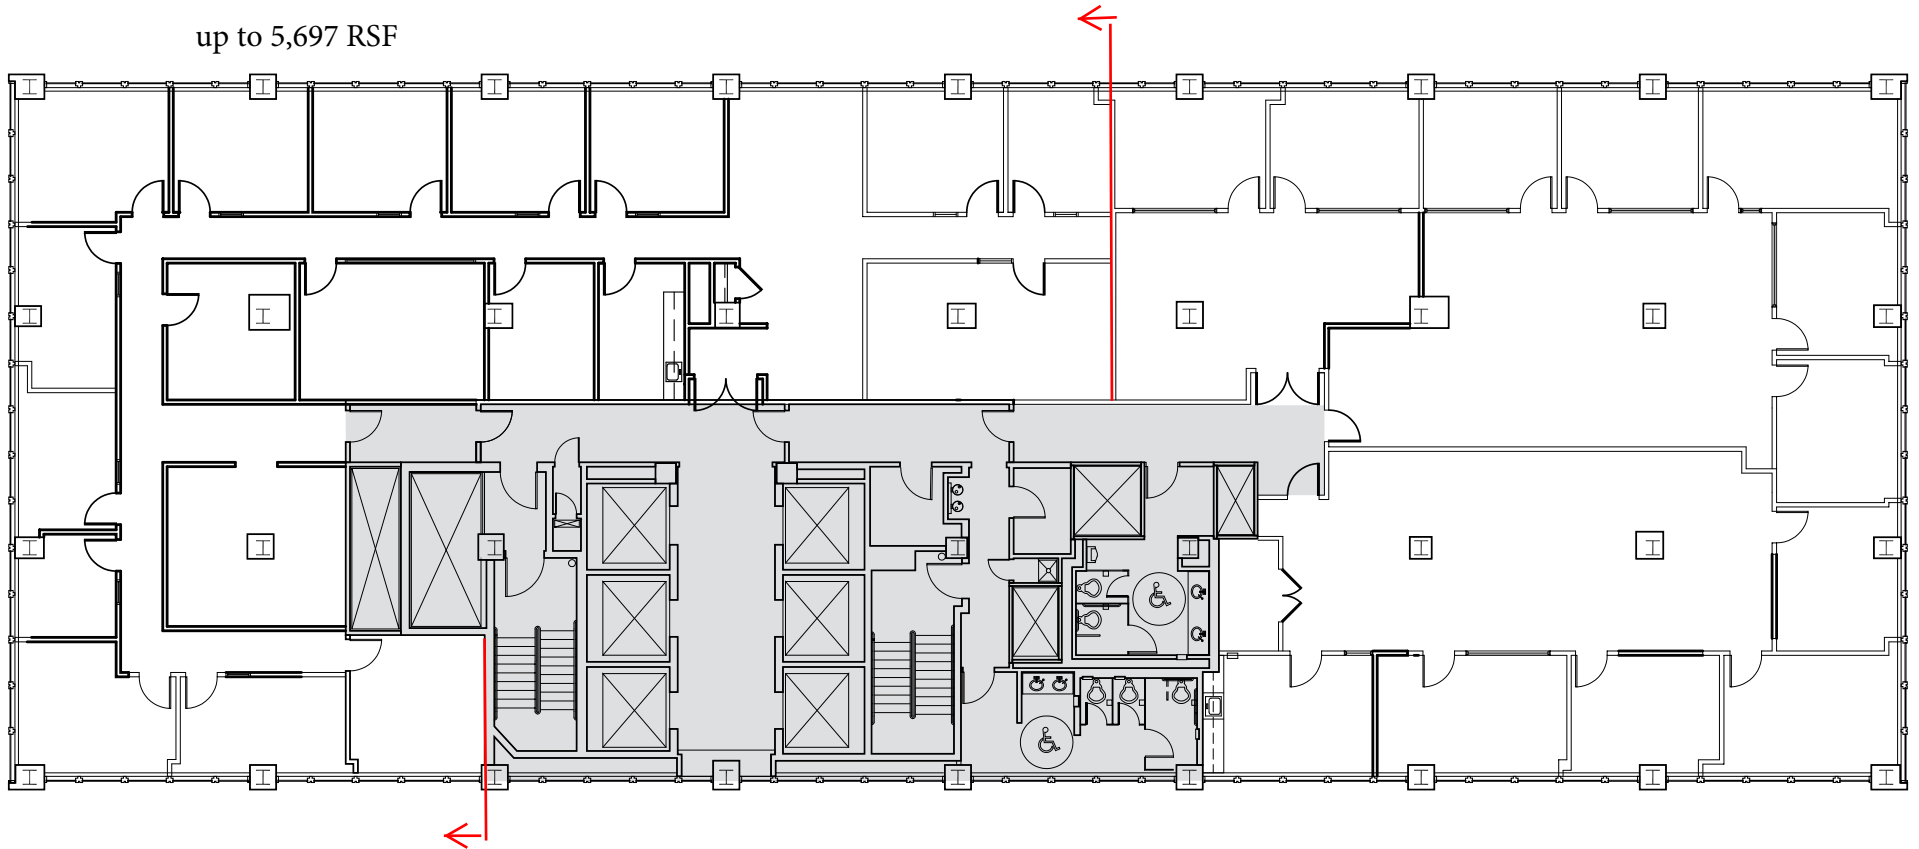

CONSTITUTION PLAZA

One Constitution Plaza, Hartford, Connecticut

5,697 SF AVAILABLE ON FLOOR 8

up to 5,697 RSF

Available ■
Common ■
Lease Rate: \$23.00 p.s.f.