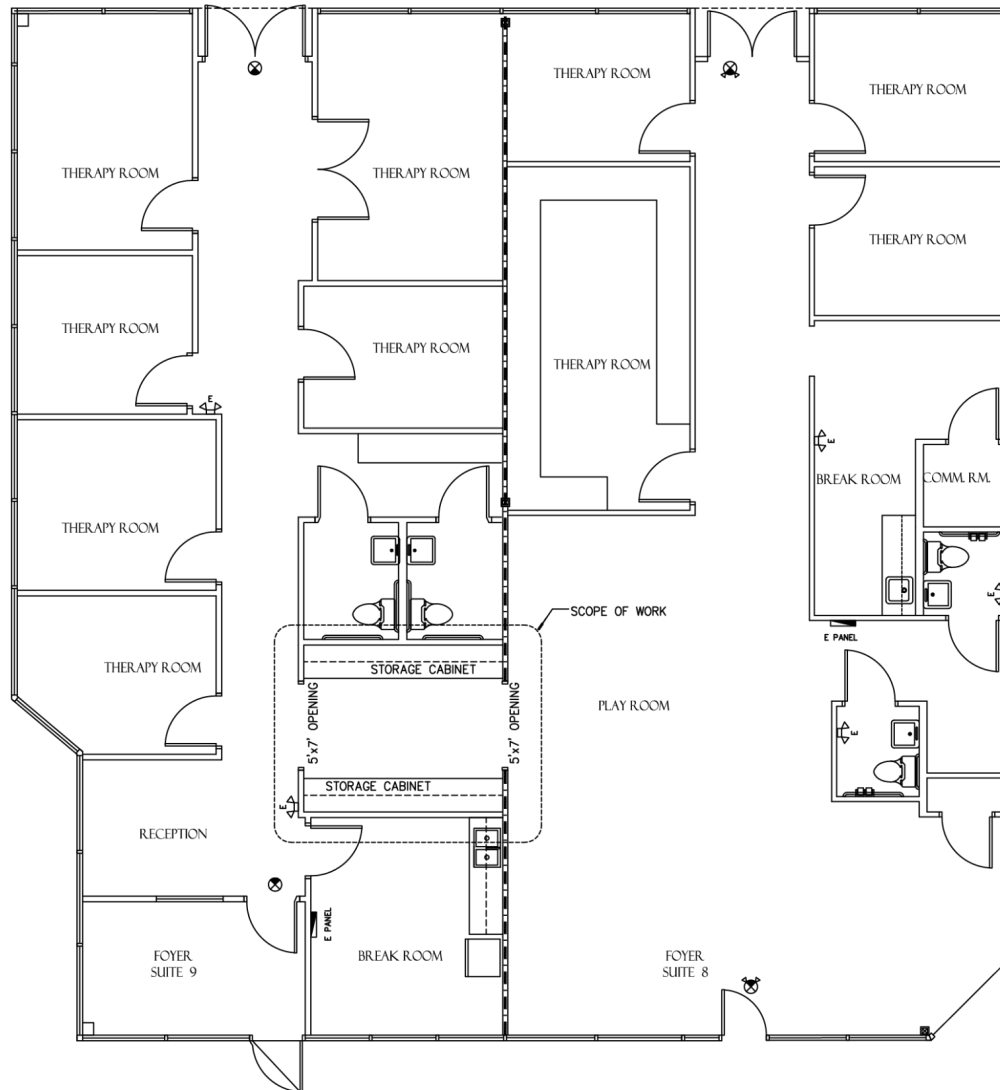

FOR LEASE

CENTURION SQUARE

8382 BAYMEADOWS ROAD • JACKSONVILLE, FL 32256

SUITE 8-9
AVAILABLE
± 3,607 SF

► **John Hodges**
Director of Real Estate Services
904.737.8846 x114
leasing@imc-jax.com