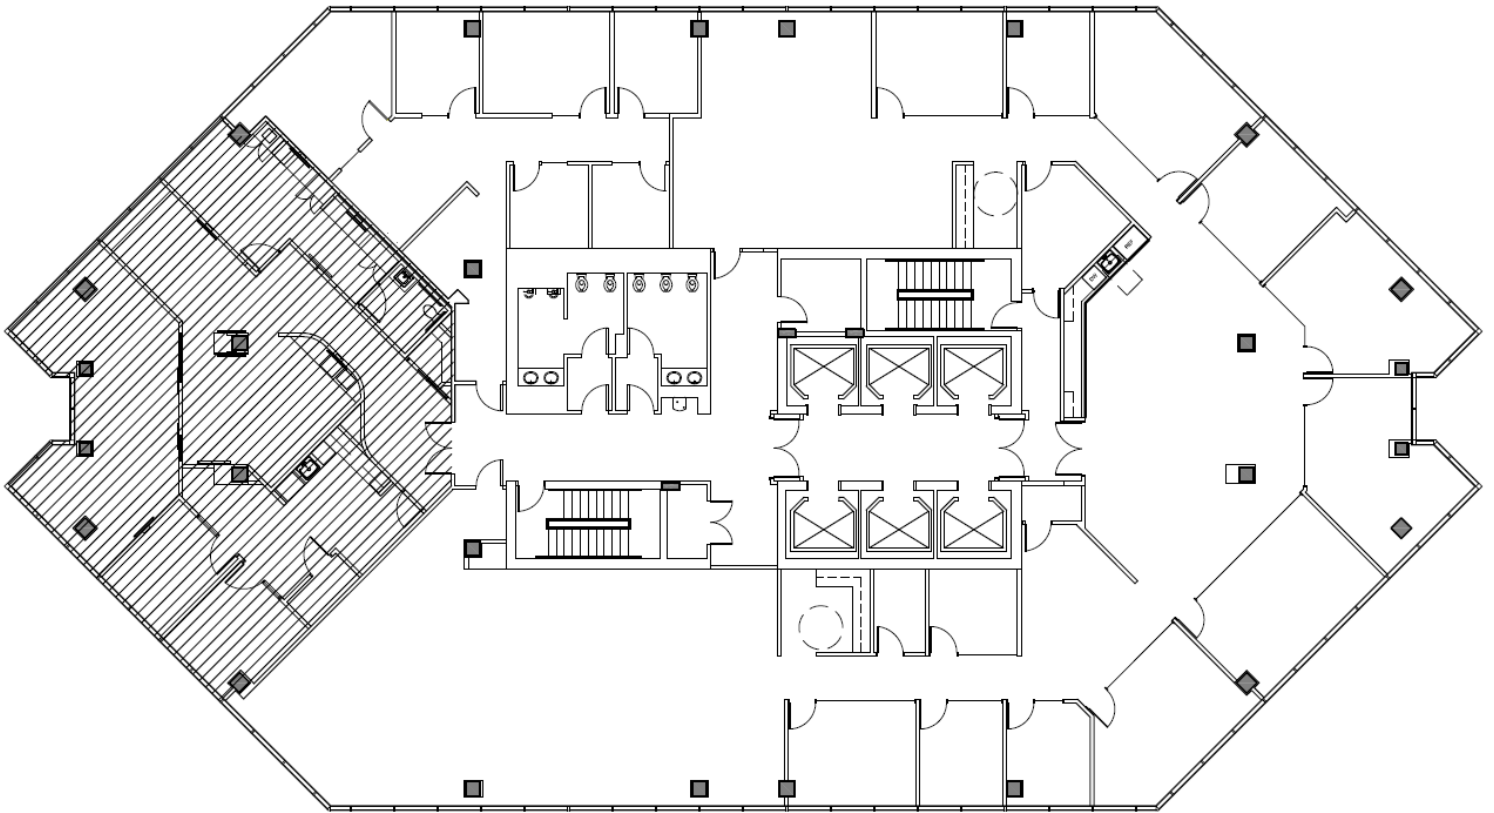

# NORTHBRIDGE CENTRE

515 NORTH FLAGLER DRIVE | WEST PALM BEACH, FL 33401

Suite 1200 & 1270 | 10,309RSF

For More Information

**Kevin Probel**

Senior Managing Director  
+1 561 676 2131  
kevin.probel@jll.com