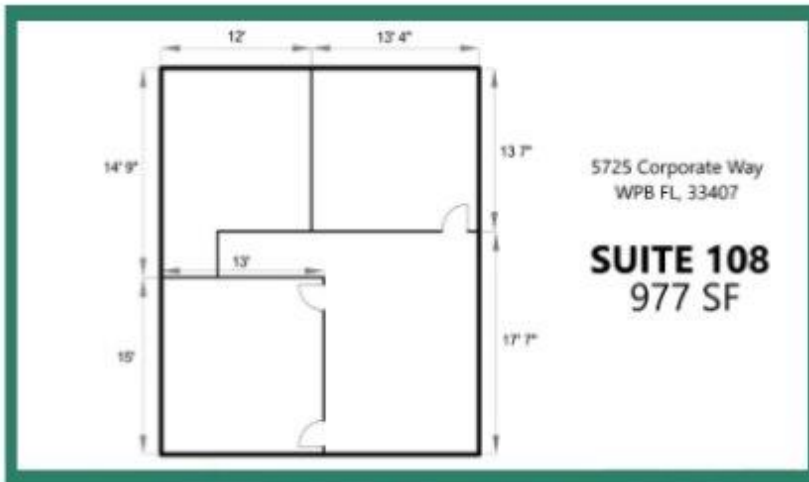

OFFICE LEASING **H**

HIGHLIGHT REALTY NETWORK

977 SF Suite 108

880 SF Suite 207

📍 5725 Corporate Way, West Palm Beach, FL 33409

PROFESSIONAL AND MEDICAL OFFICE SPACE

3 FREE MONTHS OF RENT

Text or Call: