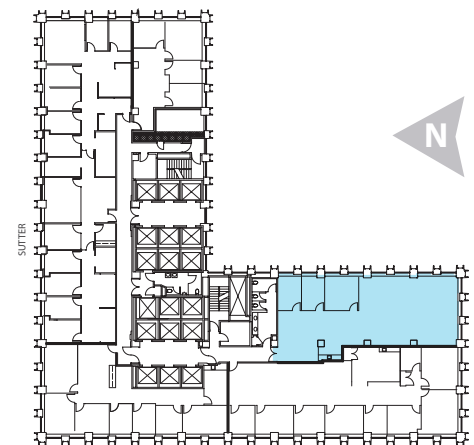

SUITE 1660

2,885 rsf | available 60-90 days

- Room for up to 24 workstations
- 2 office/huddle rooms
- Small kitchen
- Pantry
- Lounge

Kelly Glass
415 322 5062
kelly.glass@avisonyoung.com
Re Lic: 01335179