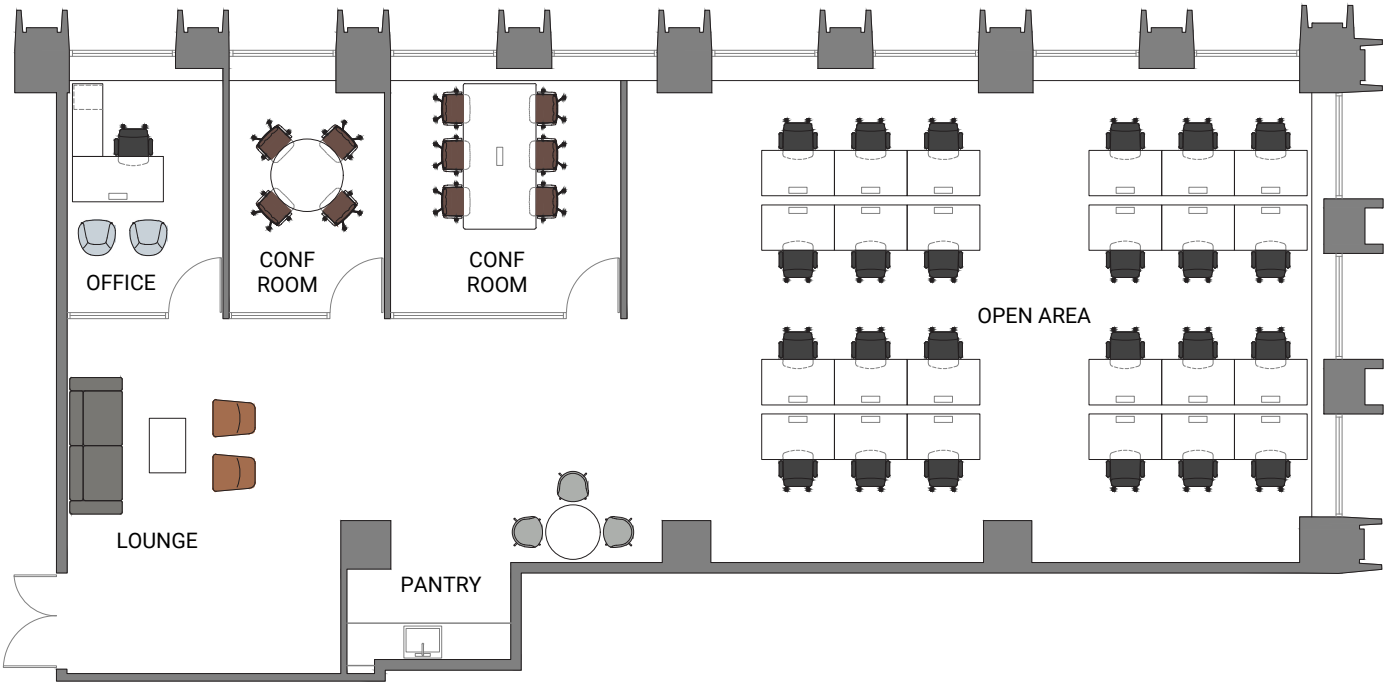

SUITE 1660

2,885 rsf | available 60-90 days

- Room for up to 24 workstations
- 2 office/huddle rooms
- Small kitchen
- Pantry
- Lounge

Kelly Glass
415 322 5062
kelly.glass@avisonyoung.com
Re Lic: 01335179