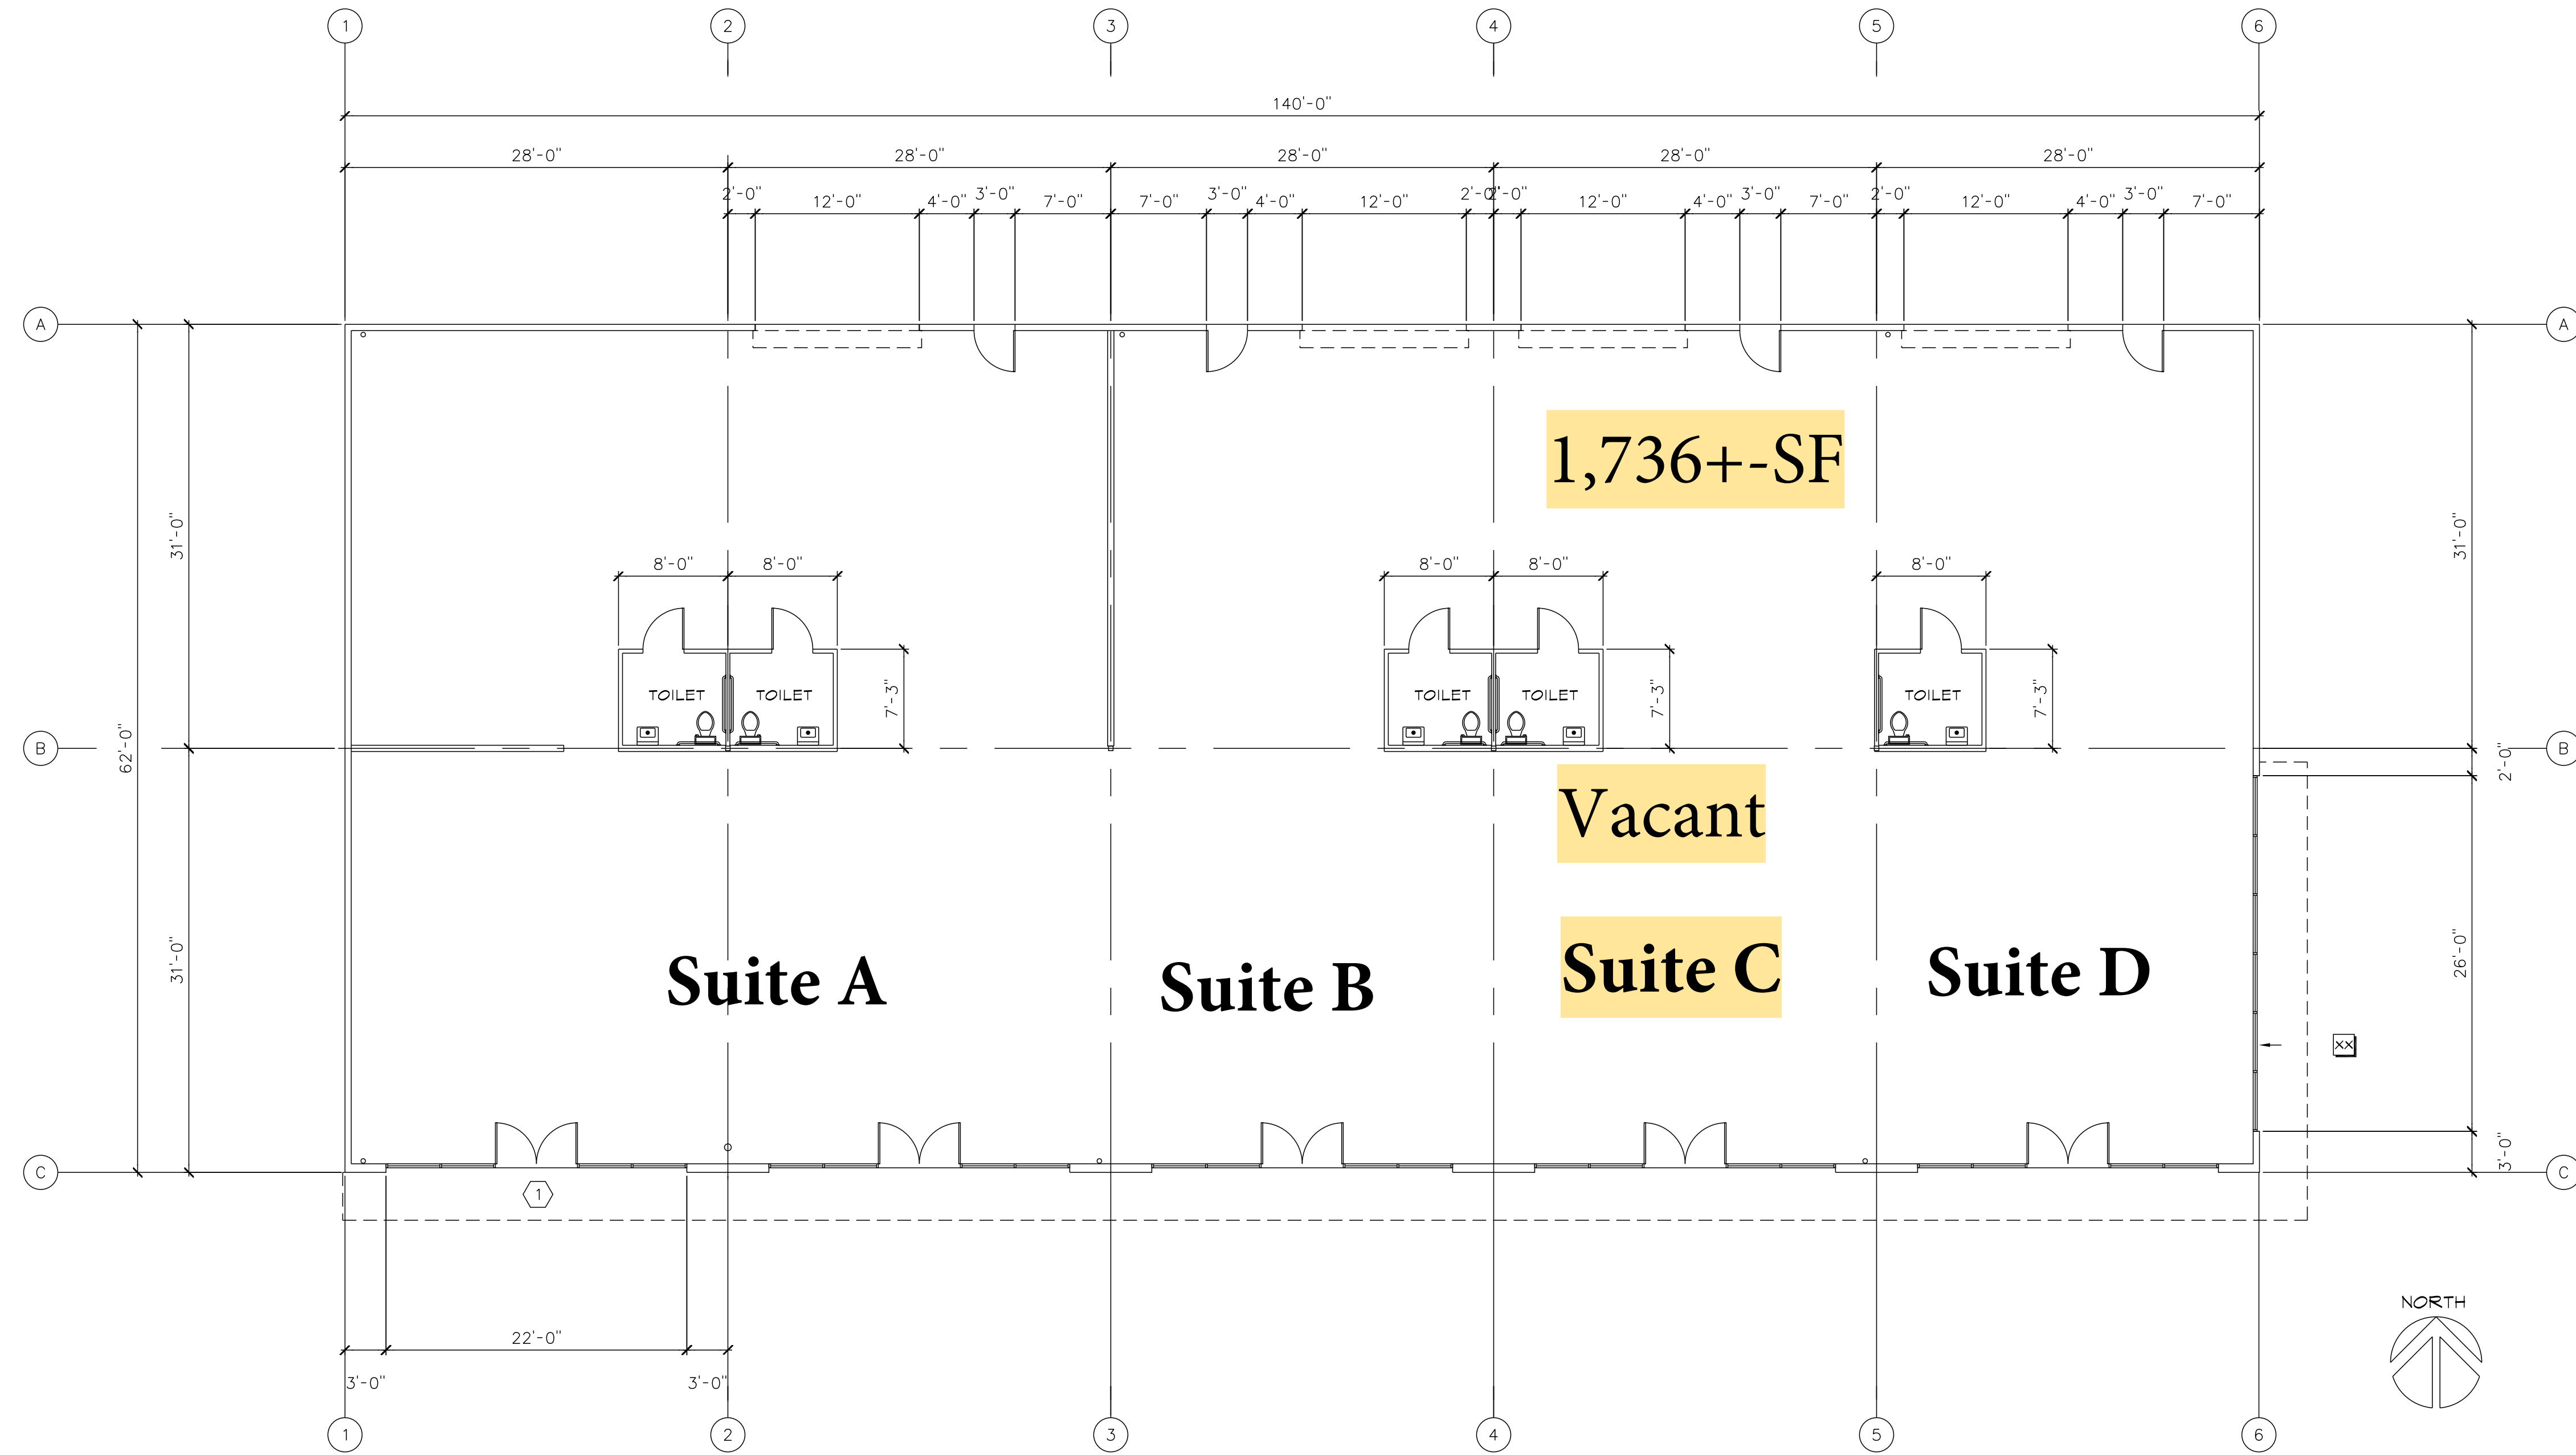

# FLOOR PLAN

5420 State Farm Drive, Suite B, Rohnert Park, CA 94928