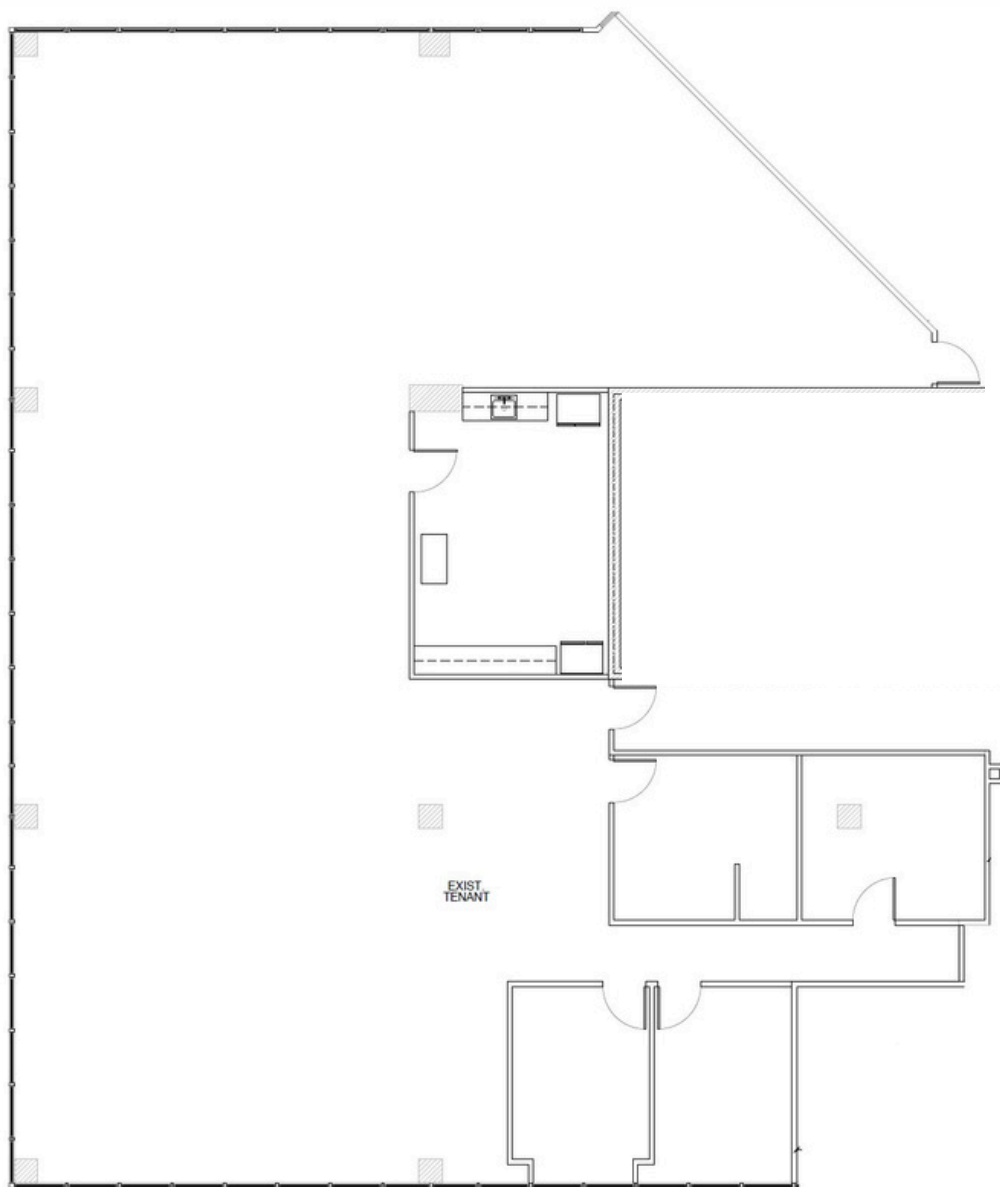

Tower 1555

1555 Palm Beach Lakes Blvd
West Palm Beach, FL 33401

Suite 200 | 4,927 SF

For more information please contact:

Kevin Probel

Senior Managing Director

kevin.probel@jll.com

+1 561 676 2131