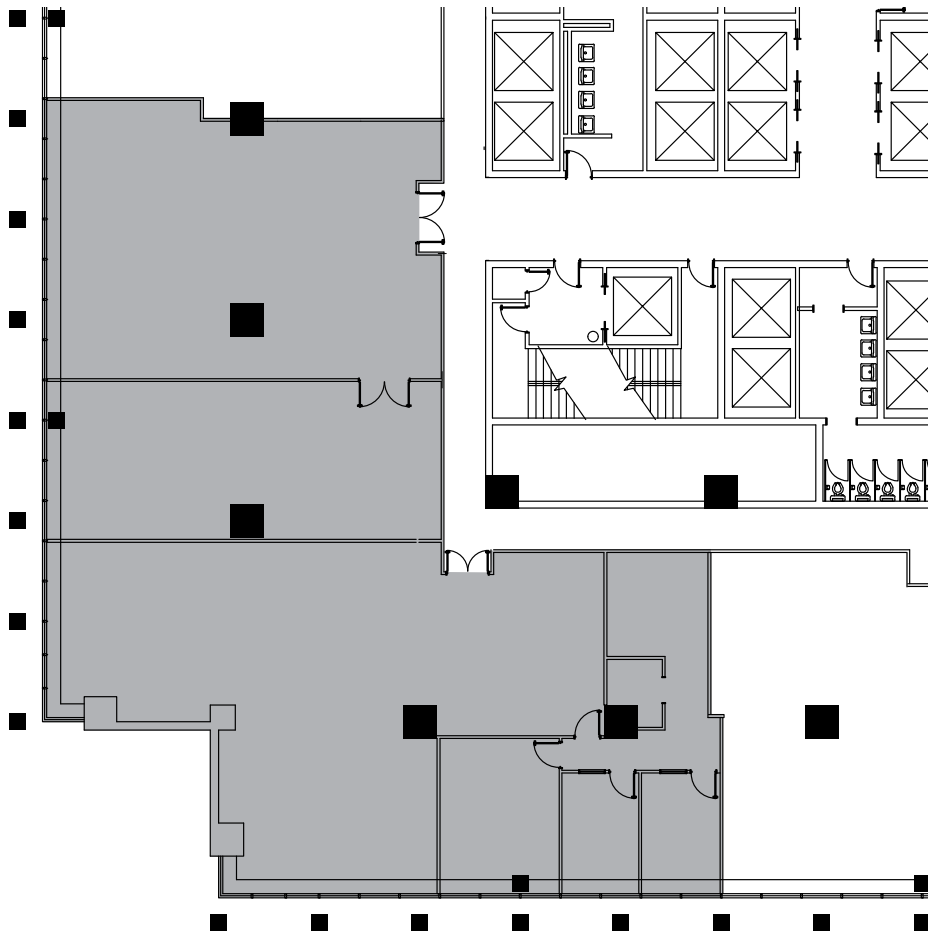

# 1<sup>ST</sup> FLOOR - 7,090 SQ. FT.

 SCALE: N.T.S.

Pearl River | NY  
[WWW.BLUEHILLPLAZA.COM](http://WWW.BLUEHILLPLAZA.COM)

**JAMES B. TULLY**  
Executive Vice President  
+1 201 712 5804  
[james.tully@cbre.com](mailto:james.tully@cbre.com)