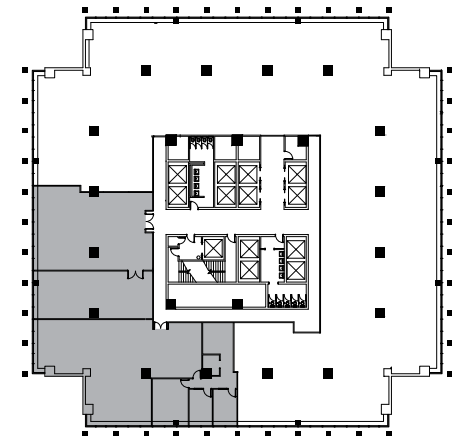

# 1<sup>ST</sup> FLOOR - 7,090 SQ. FT.

 SCALE: N.T.S.

Pearl River | NY  
[WWW.BLUEHILLPLAZA.COM](http://WWW.BLUEHILLPLAZA.COM)

**JAMES B. TULLY**  
Executive Vice President  
+1 201 712 5804  
[james.tully@cbre.com](mailto:james.tully@cbre.com)