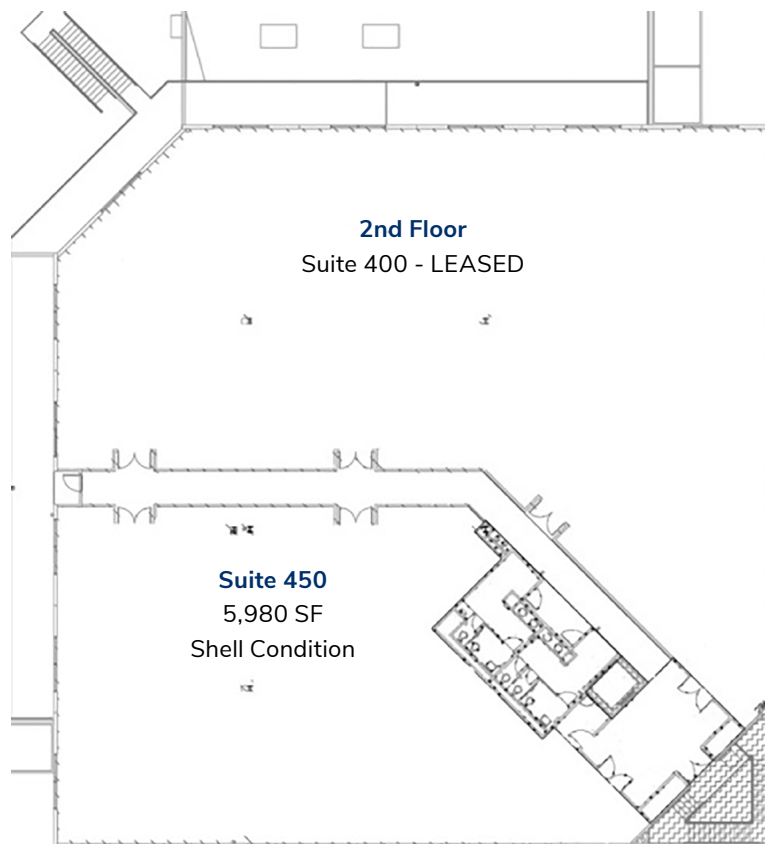

For Lease

12600 & 12612 Challenger Parkway | Orlando, FL 32826

PHASE II

Challenger South - Suite 450

5,980 SF

For Leasing Information, please contact:

John Gilbert

john.gilbert@streamrealty.com