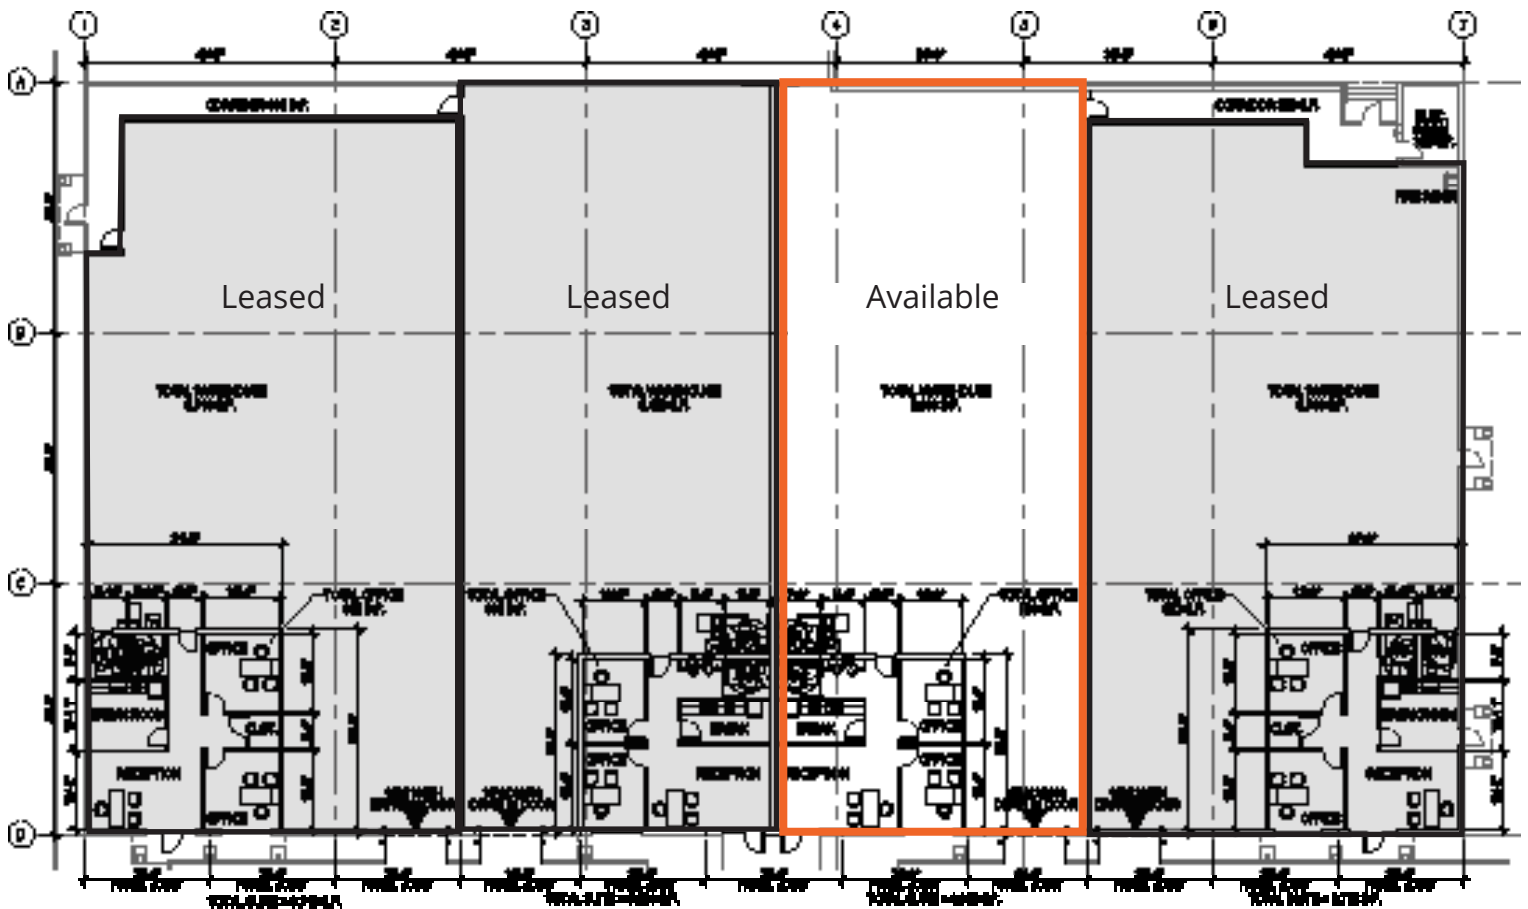

Floor Plan

Suite 4501

Proposed Floor Plan

For further
information

Lisa Bailey, SIOR
Principal
+1 407 440 6645
lisa.bailey@avisonyoung.com