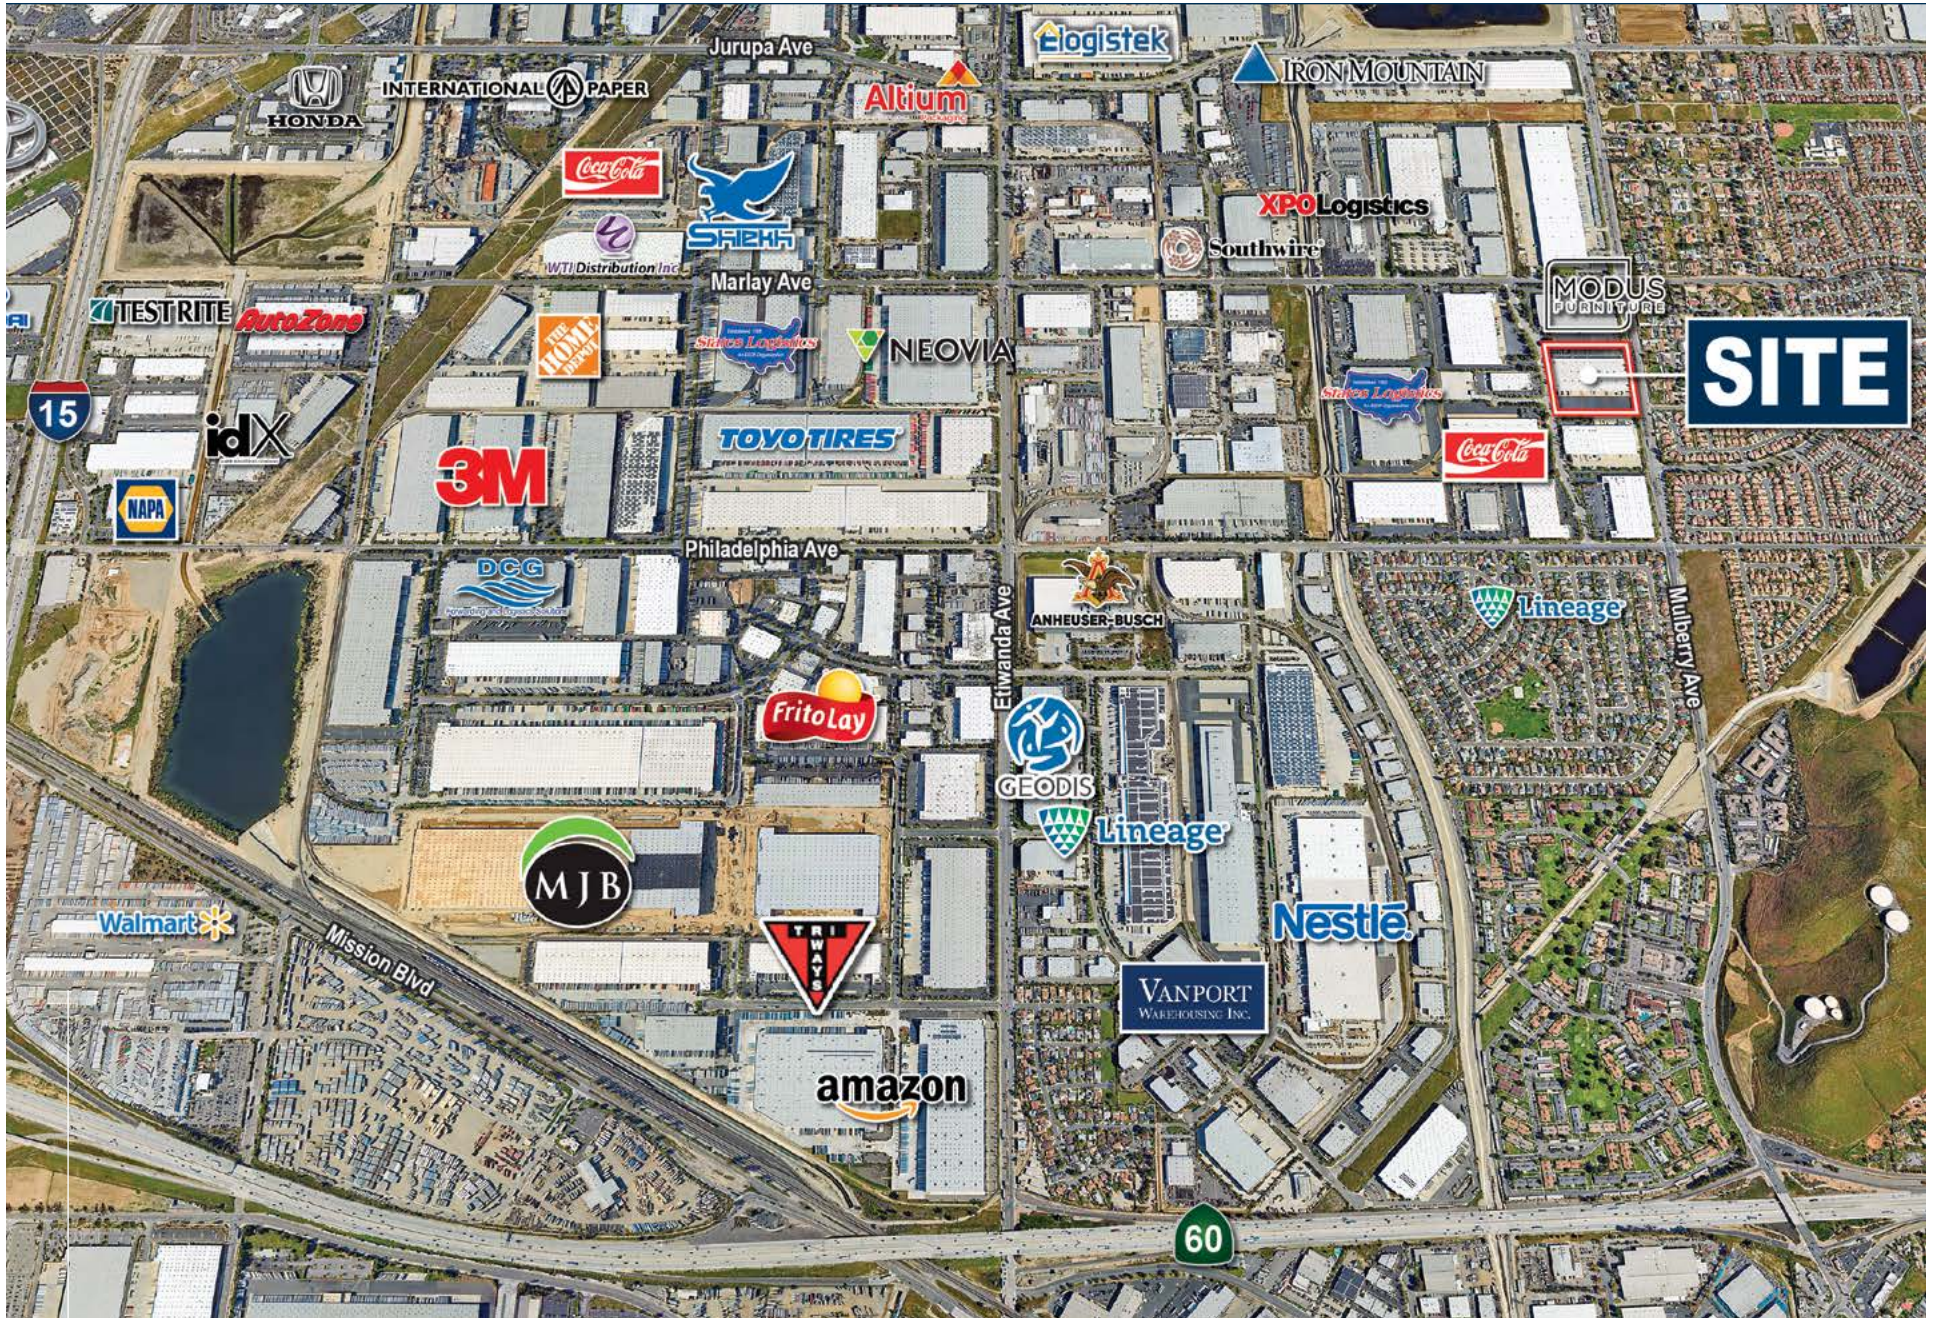

11875 CABERNET DRIVE

FONTANA, CALIFORNIA

TENANT AERIAL

VINTAGE PARK EAST

11875 CABERNET DRIVE, FONTANA, CALIFORNIA

Voit

REAL ESTATE SERVICES

JUAN GUTIERREZ, SIOR
EXECUTIVE VICE PRESIDENT, PARTNER