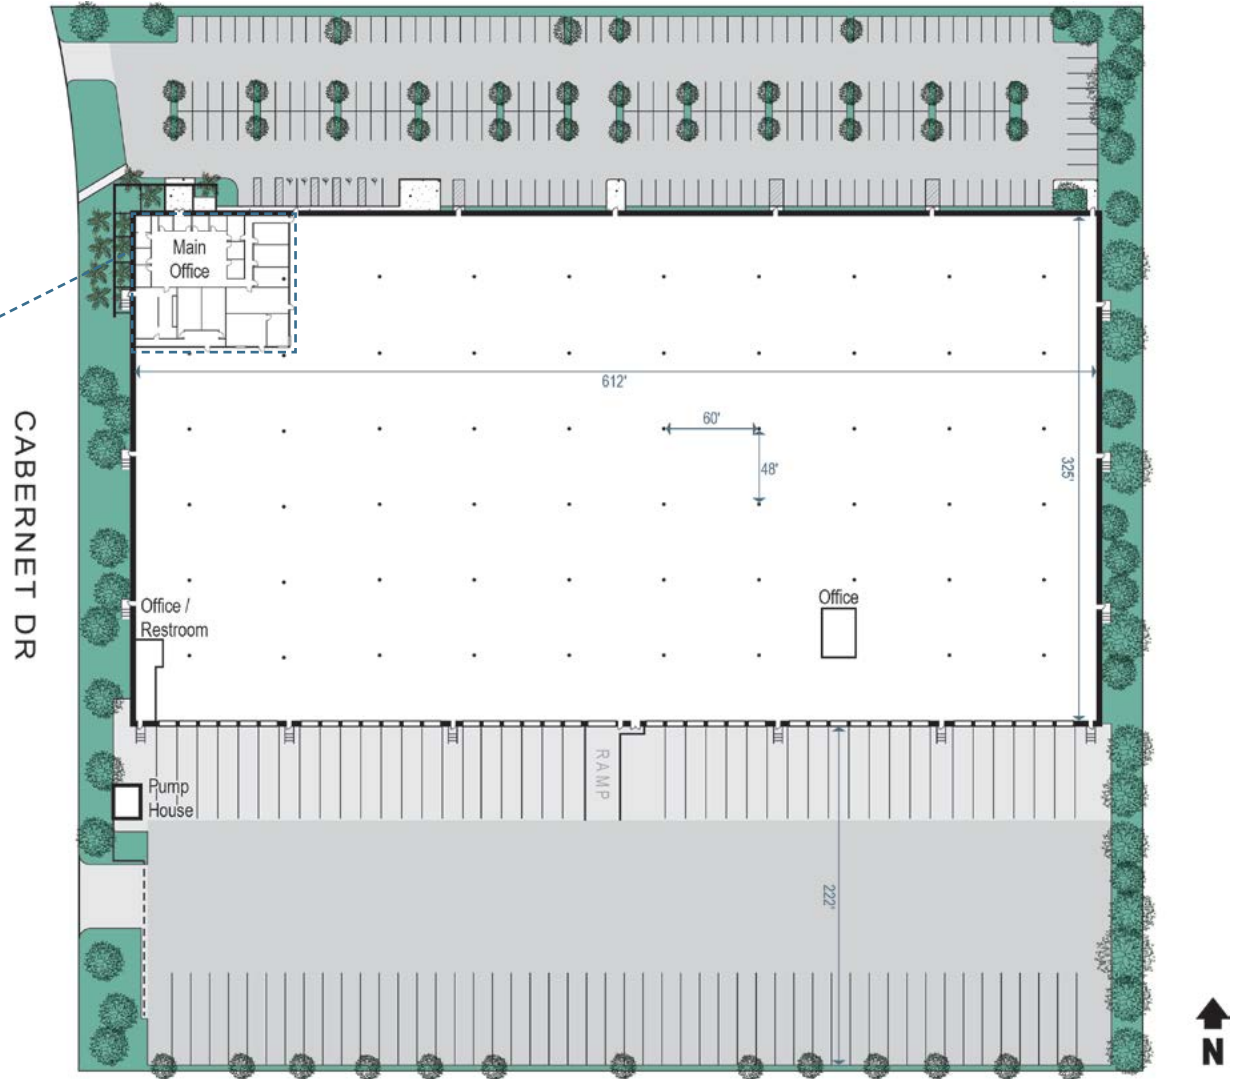

11875 CABERNET DRIVE

FONTANA, CALIFORNIA

SITE PLAN

MAIN OFFICE AREA

Voit

REAL ESTATE SERVICES

3280 E. GUAISTI ROAD, SUITE 100 | ONTARIO | CALIFORNIA 91761 | VOITCO.COM

JUAN GUTIERREZ, SIOR
EXECUTIVE VICE PRESIDENT, PARTNER
909.545.8008
jgutierrez@voitco.com
License #01777990

WALT CHENOWETH, SIOR
EXECUTIVE VICE PRESIDENT, PARTNER
909.545.8007
wchenoweth@voitco.com
License #00852776