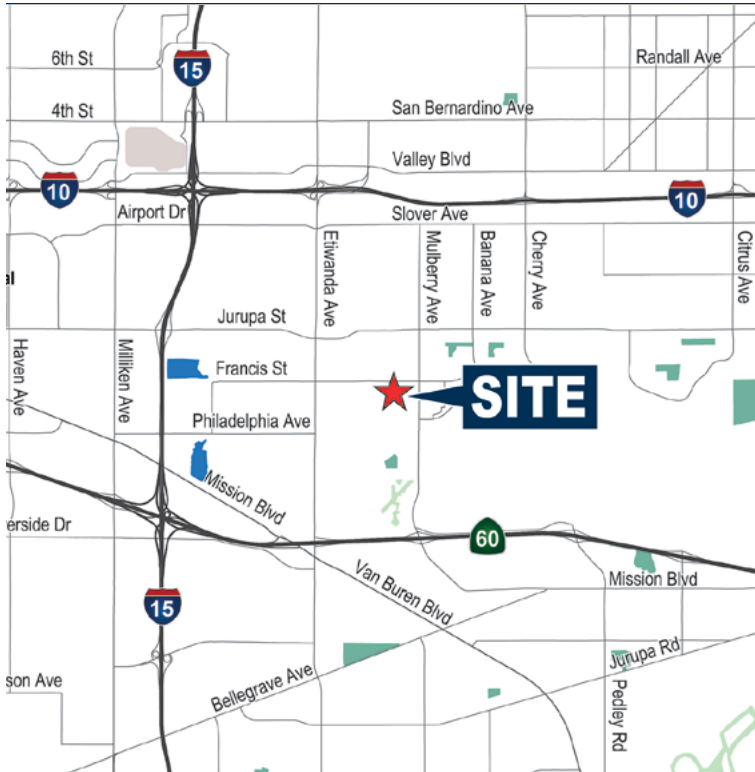

±198,900 SF INDUSTRIAL WAREHOUSE FOR LEASE

VINTAGE PARK EAST

11875 CABERNET DRIVE, FONTANA, CALIFORNIA

Voit
REAL ESTATE SERVICES

INSTITUTIONALLY OWNED BY:

11875 CABERNET DRIVE

FONTANA, CALIFORNIA

PROPERTY OVERVIEW