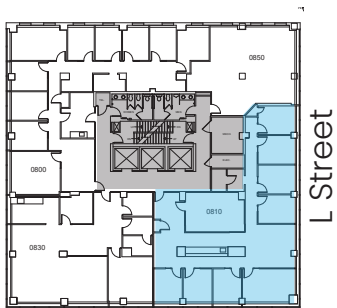

1101

14TH STREET NW
WASHINGTON, DC

8th Floor | Spec Suite 810
3,206 SF

SCAN
For Property
Details

L Street

14th Street

14th Street

Knowledge
Perseverance
Integrity