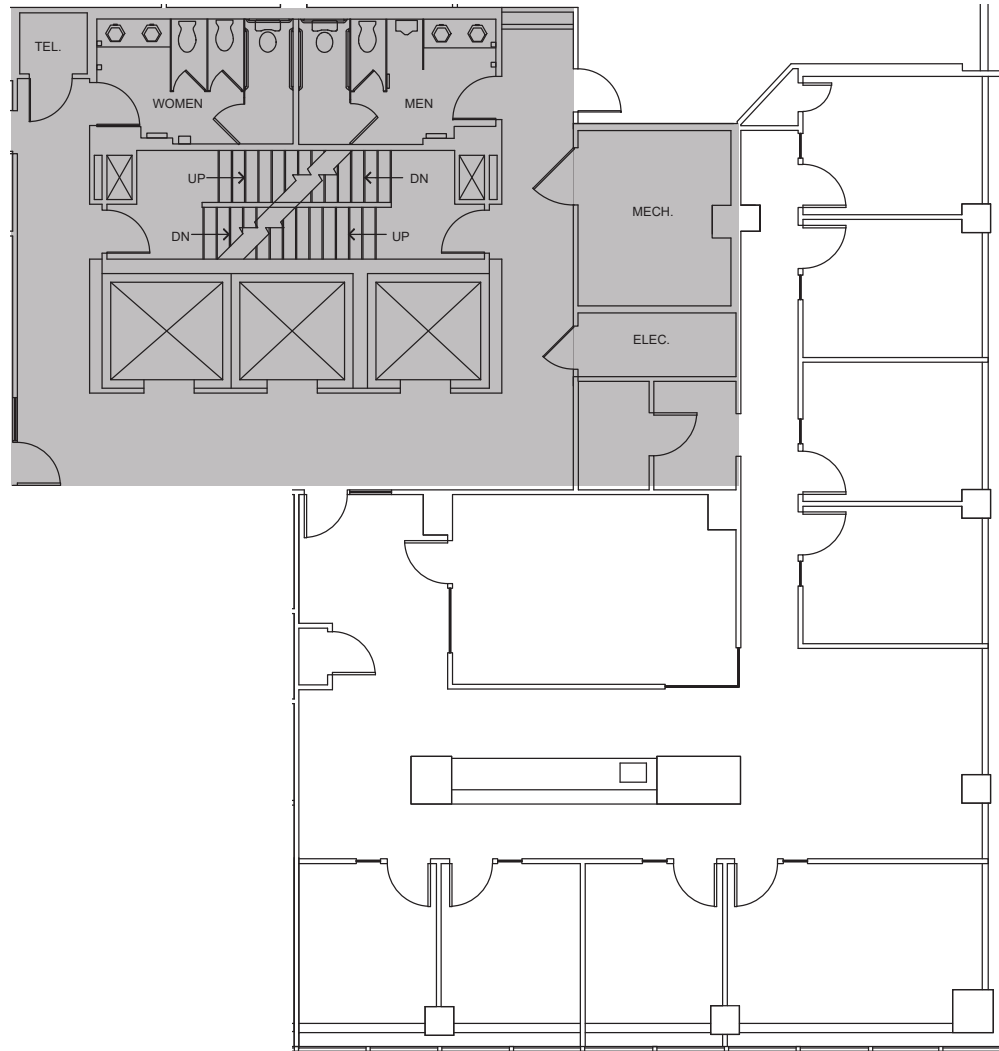

1101

14TH STREET NW
WASHINGTON, DC

8th Floor | Spec Suite 810
3,206 SF

SCAN
For Property
Details

L Street

14th Street

14th Street

Knowledge
Perseverance
Integrity