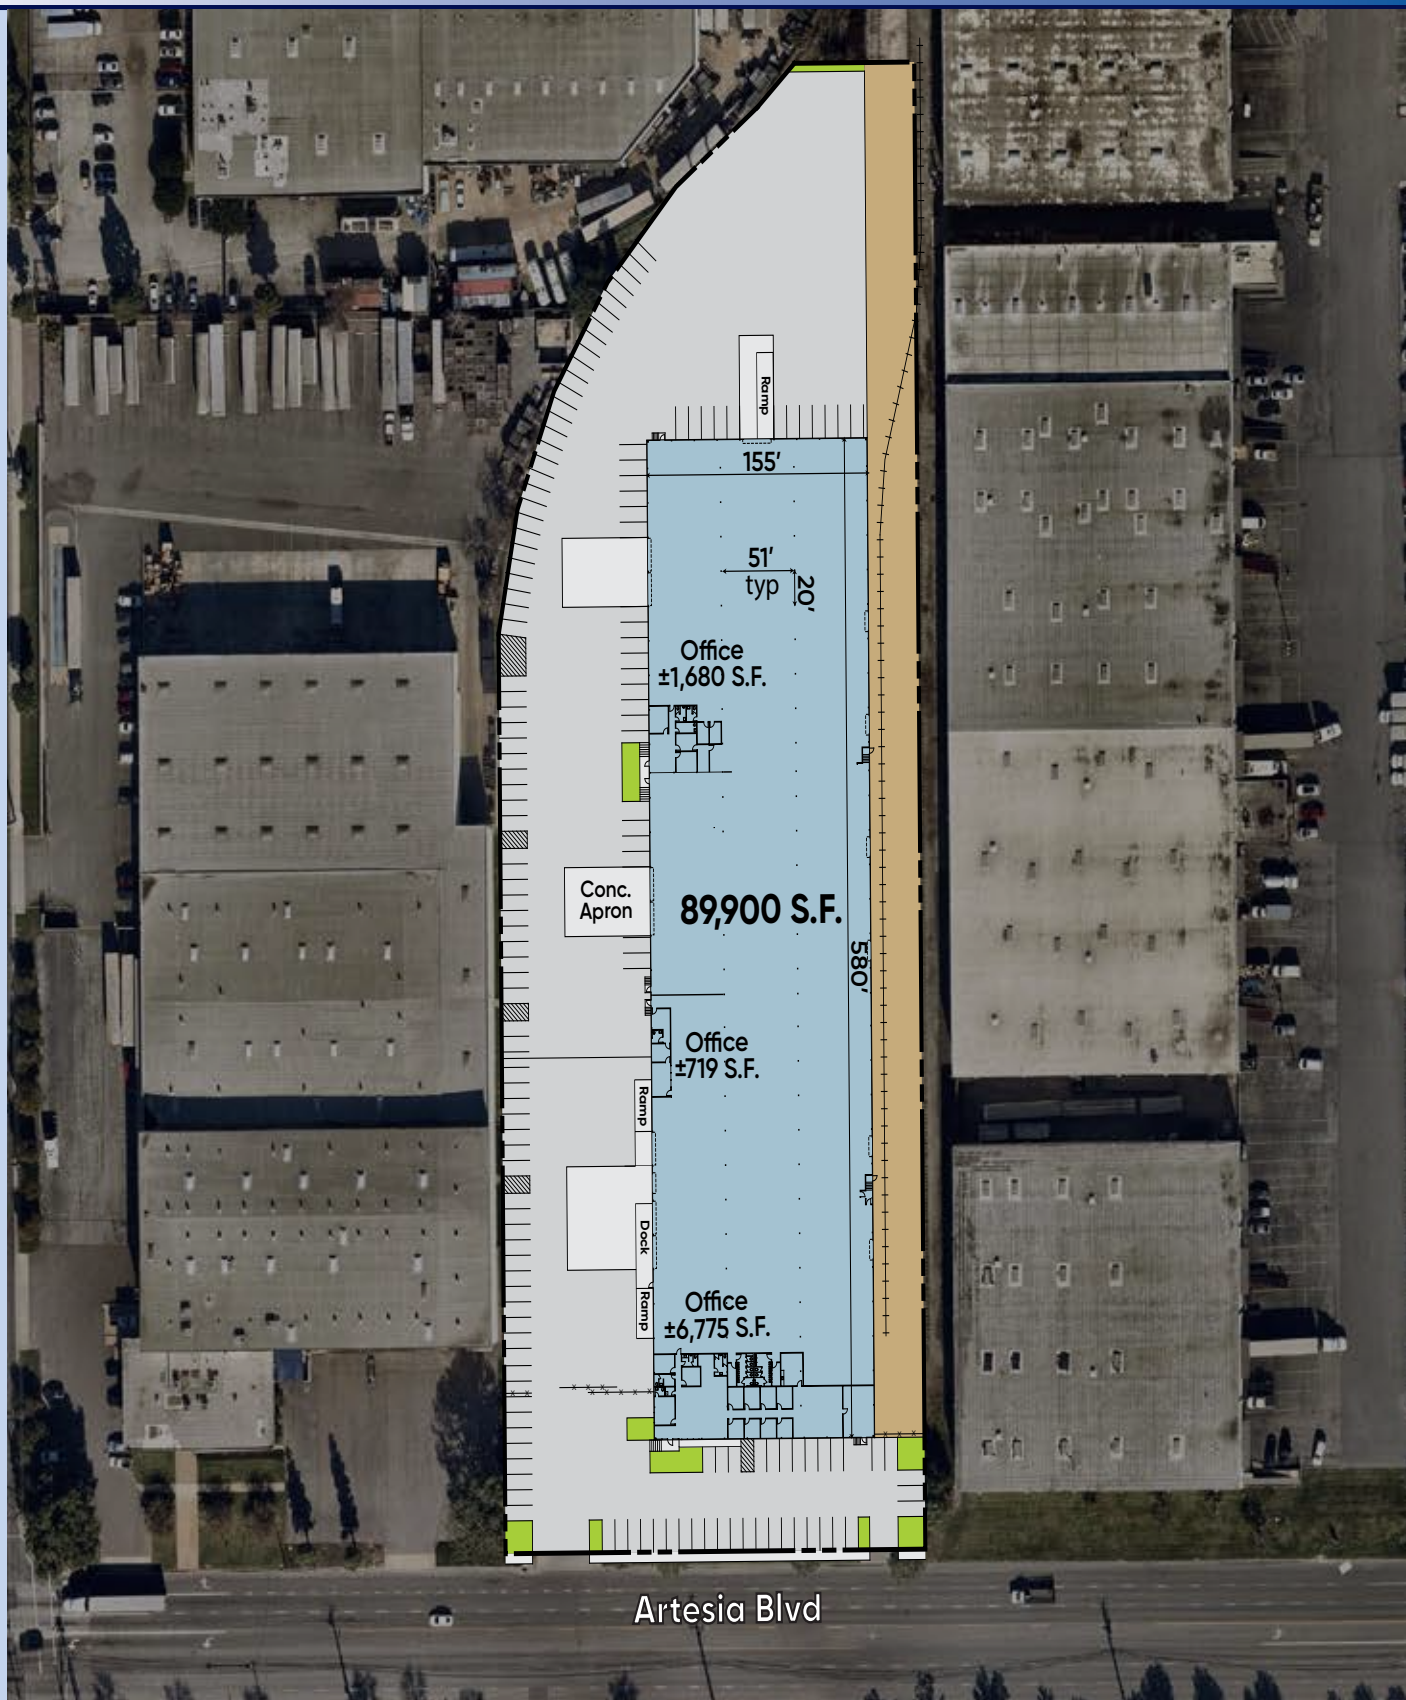

# 89,900 SQUARE FEET WAREHOUSE | DISTRIBUTION

14245-14259 ARTESIA BOULEVARD, LA MIRADA, CA

AVAILABLE FOR LEASE

Artesia Blvd