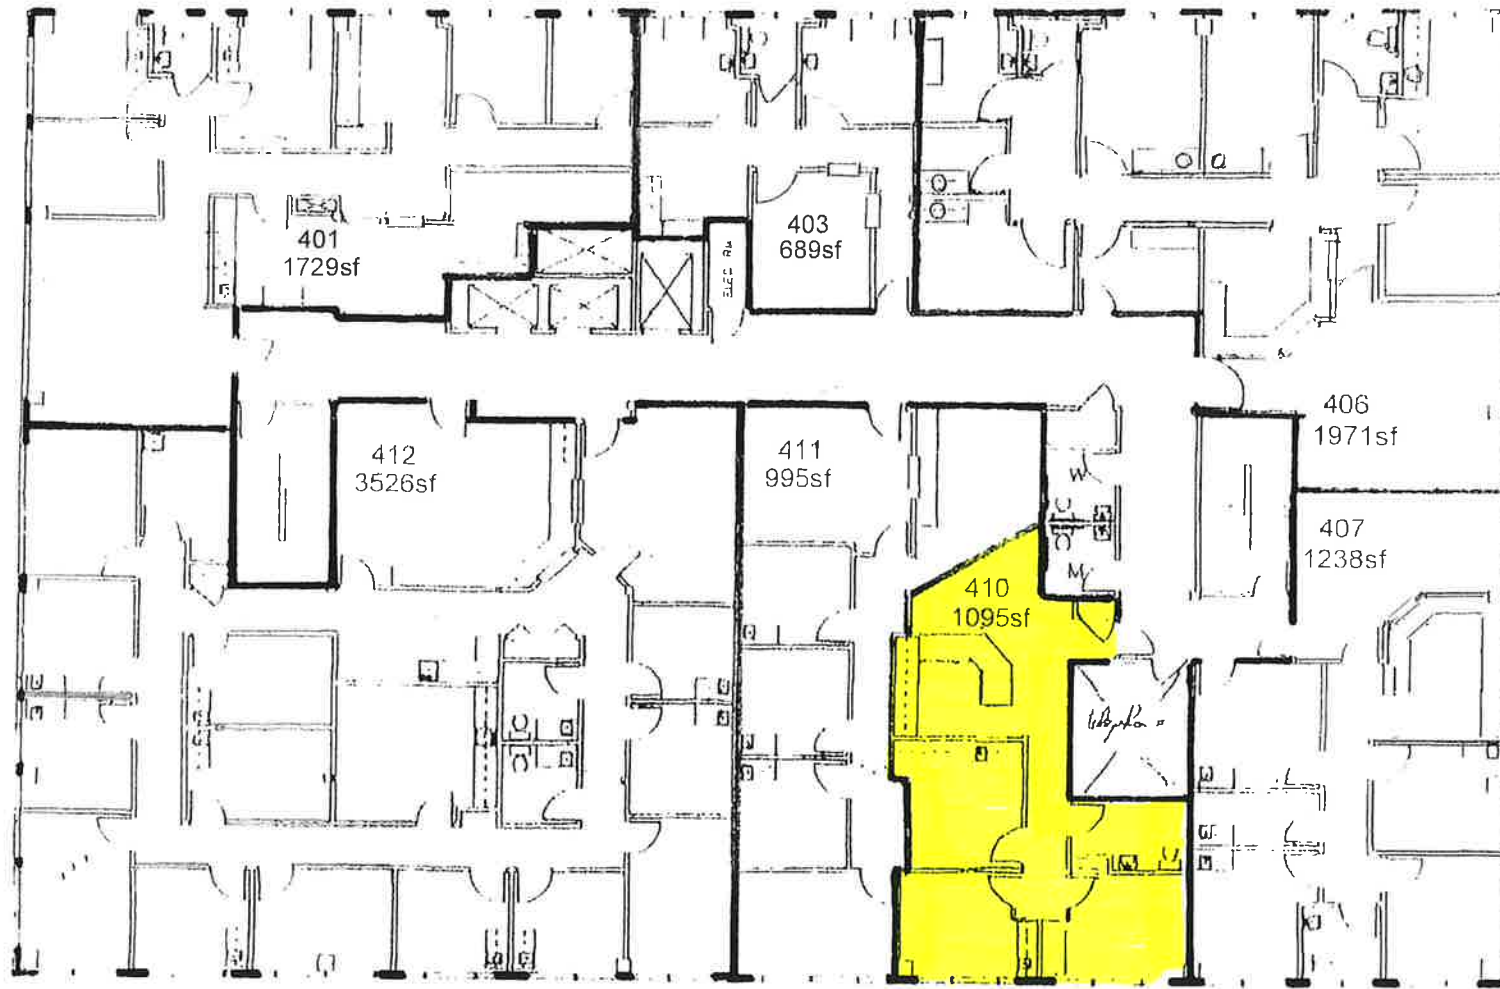

3816 WOODRUFF AVENUE  
LONG BEACH, CALIFORNIA

SECOND FLOOR

3816 Woodruff Ave  
Long Beach CA 90808

FOURTH FLOOR

3816 Woodruff Ave  
Long Beach CA 90808

FOURTH FLOOR

3816 Woodruff Ave  
Long Beach CA 90808

FLOOR PLAN

3816 Woodruff Ave  
Long Beach CA 90808

FLOOR PLAN