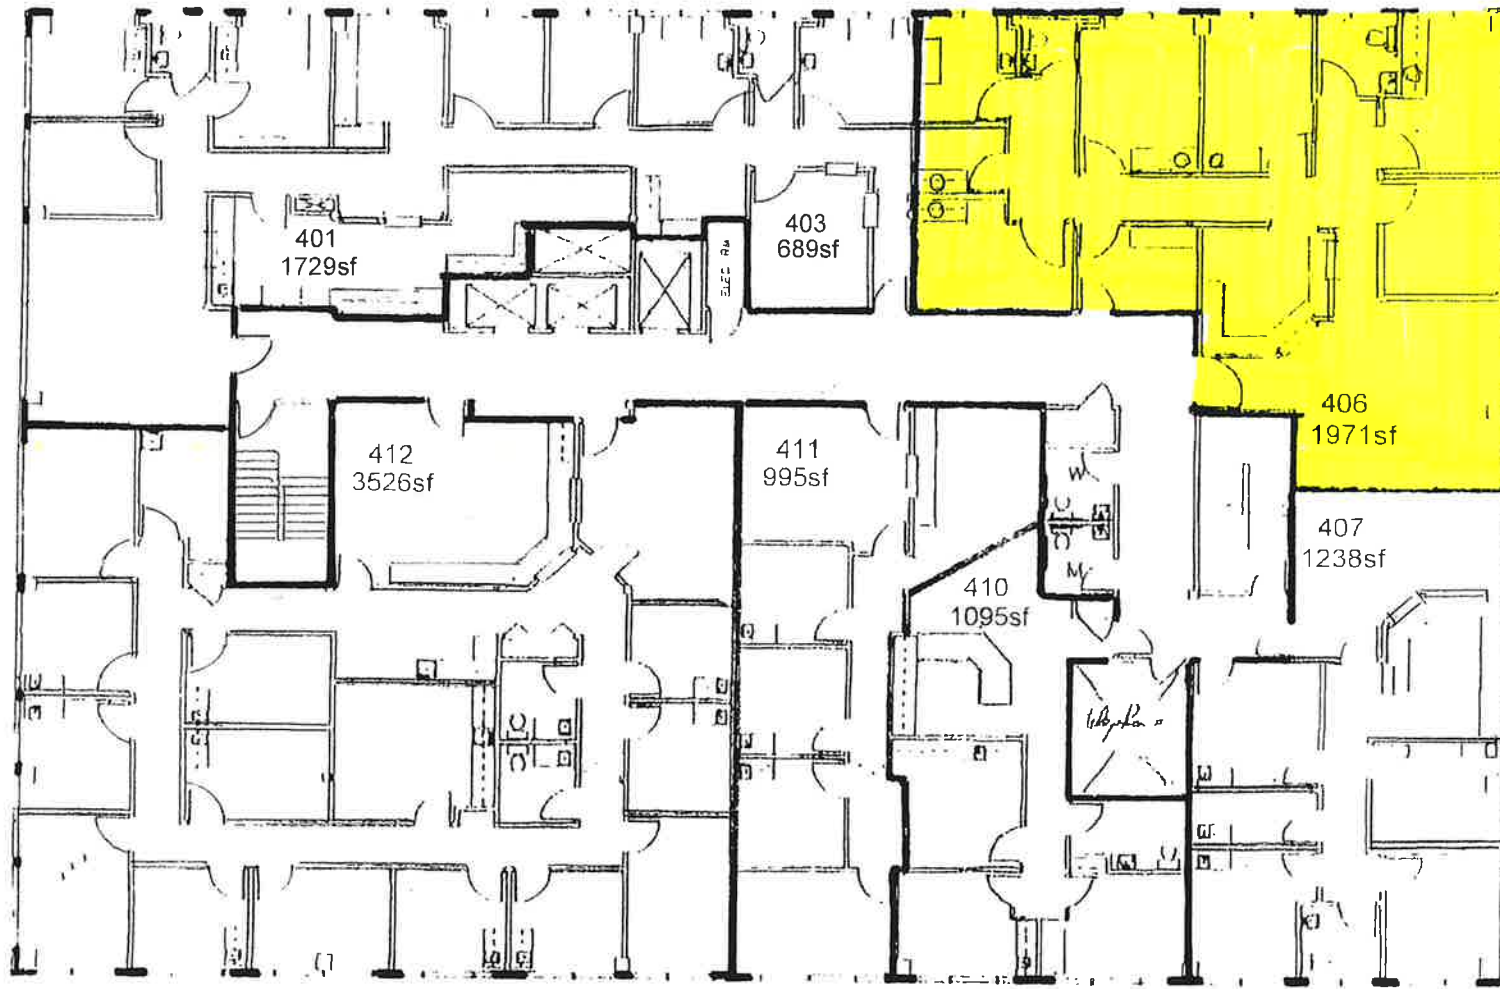

3816 WOODRUFF AVENUE  
LONG BEACH, CALIFORNIA

SECOND FLOOR

3816 Woodruff Ave  
Long Beach CA 90808

FOURTH FLOOR

3816 Woodruff Ave  
Long Beach CA 90808

FOURTH FLOOR

3816 Woodruff Ave  
Long Beach CA 90808

FLOOR PLAN

3816 Woodruff Ave  
Long Beach CA 90808

FLOOR PLAN