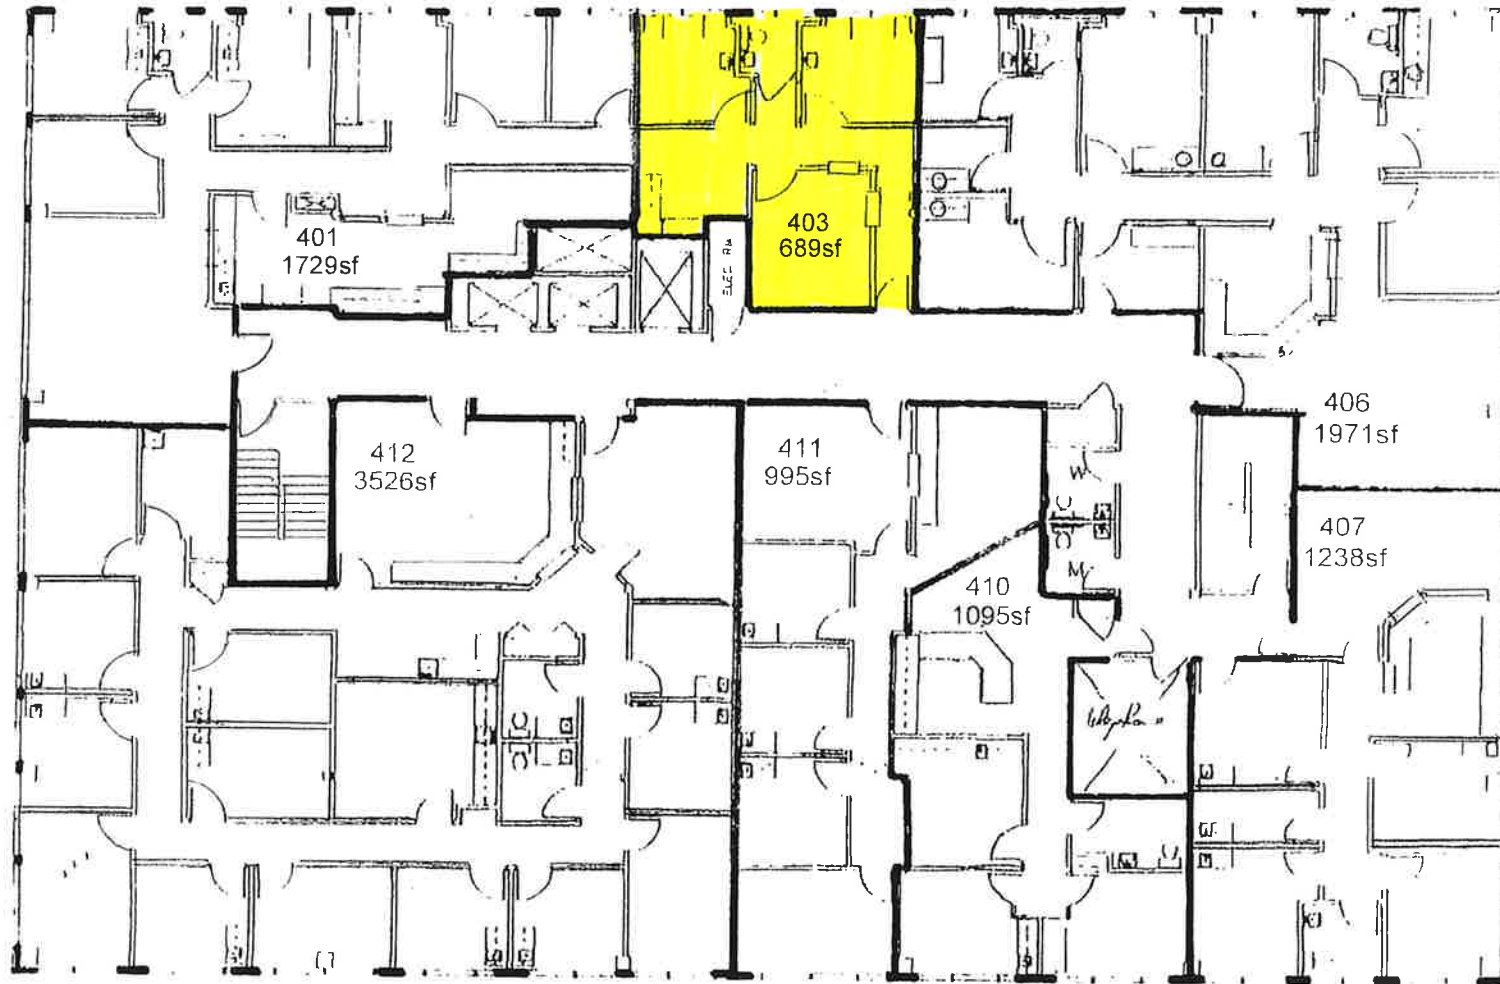

3816 WOODRUFF AVENUE  
LONG BEACH, CALIFORNIA

SECOND FLOOR

3816 Woodruff Ave  
Long Beach CA 90808

FOURTH FLOOR

3816 Woodruff Ave  
Long Beach CA 90808

FOURTH FLOOR

3816 Woodruff Ave  
Long Beach CA 90808

FLOOR PLAN

3816 Woodruff Ave  
Long Beach CA 90808

FLOOR PLAN