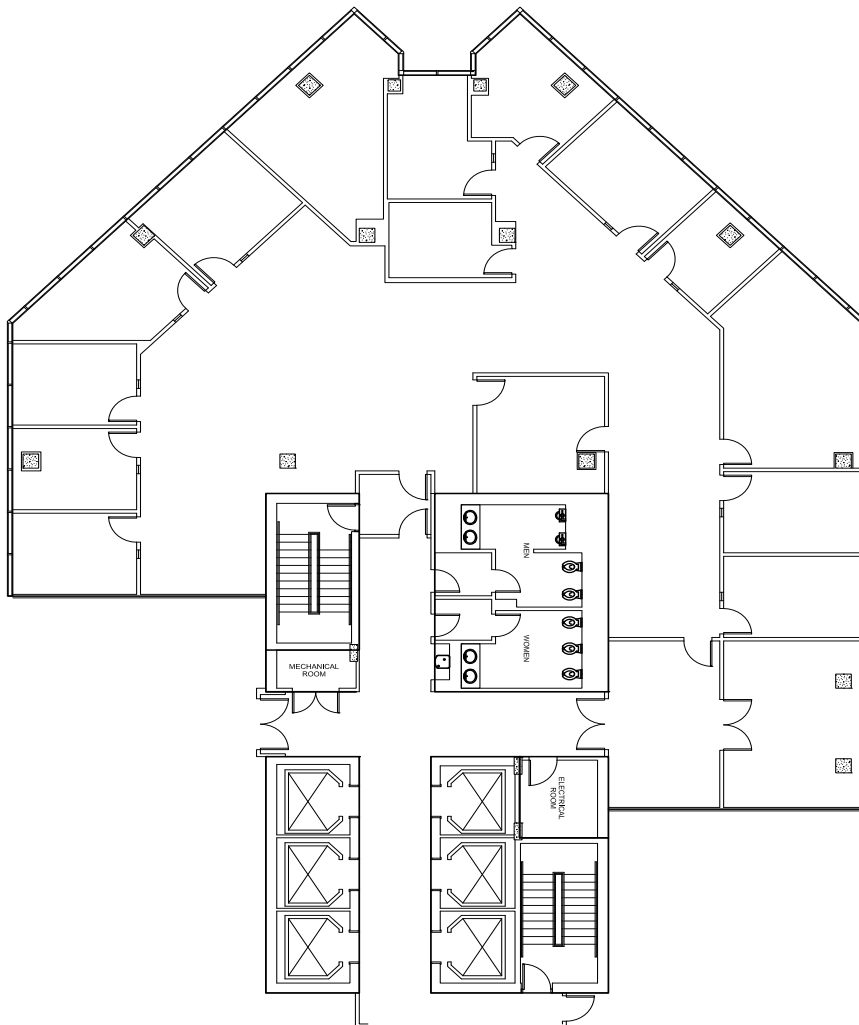

NORTHBRIDGE CENTRE

515 NORTH FLAGLER DRIVE | WEST PALM BEACH, FL 33401

Suite 950 | 6,207 RSF

For More Information

Kevin Probel

Senior Managing Director
+1 561 676 2131
kevin.probel@jll.com

Kevin McCarthy

Senior Managing Director
+1 561 292 2668
kevin.mccarthy@jll.com