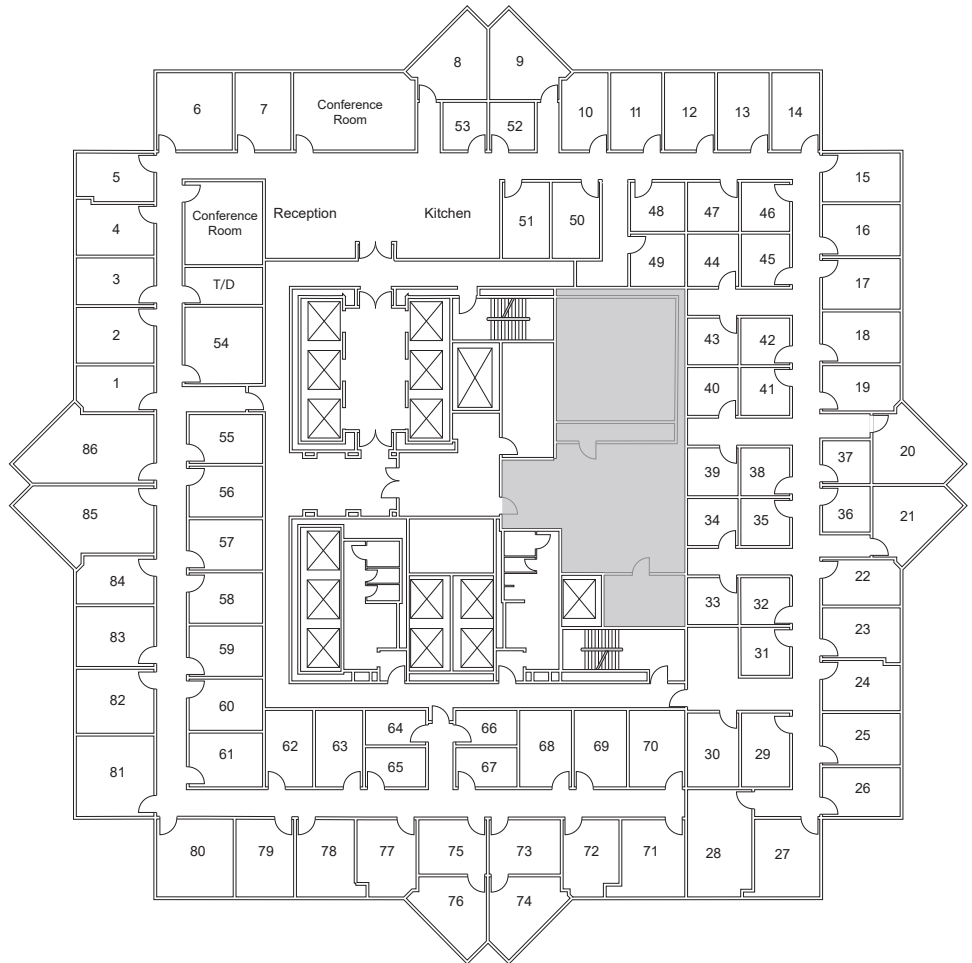

PREMIER AMENITIES

Our private suites can be easily customized to fit your desired aesthetic and brand.

- Private Offices
- Team Rooms
- High Speed Internet
- Telephone Answering
- Mail Collection
- Equipped Kitchen
- Day Offices
- Meeting Rooms
- Daily Janitorial
- Furnished or Unfurnished

PREMIER DIFFERENCE

We've been perfecting the professional workspace for over 21 years.

- Highly-Professional Atmosphere
- On-Site Manager & Support Staff
- Scalable Solutions for Individuals and Teams
- On-Site Billing
- 90+ Locations Nationwide

NEARBY AMENITIES

Century City is an elite business district in West Los Angeles, California. Known for its gleaming high-rises, greenways, and shopping, it's also home to top-tier financial, legal, and entertainment firms.

Nearby Amenities:

- Beverly Hills – Garden Park, Two Rodeo Drive, Beverly Hills Public Library
- Fox Studios
- Hillcrest Country Club
- The Annenberg Center for Performing Arts
- The Los Angeles Country Club
- University of California, Los Angeles (UCLA)
- Westfield Century City Plaza

Nearby Transit:

- Freeways – I-405 and the I-10
- Bus – LA Metro
- Other – Lime and Bird