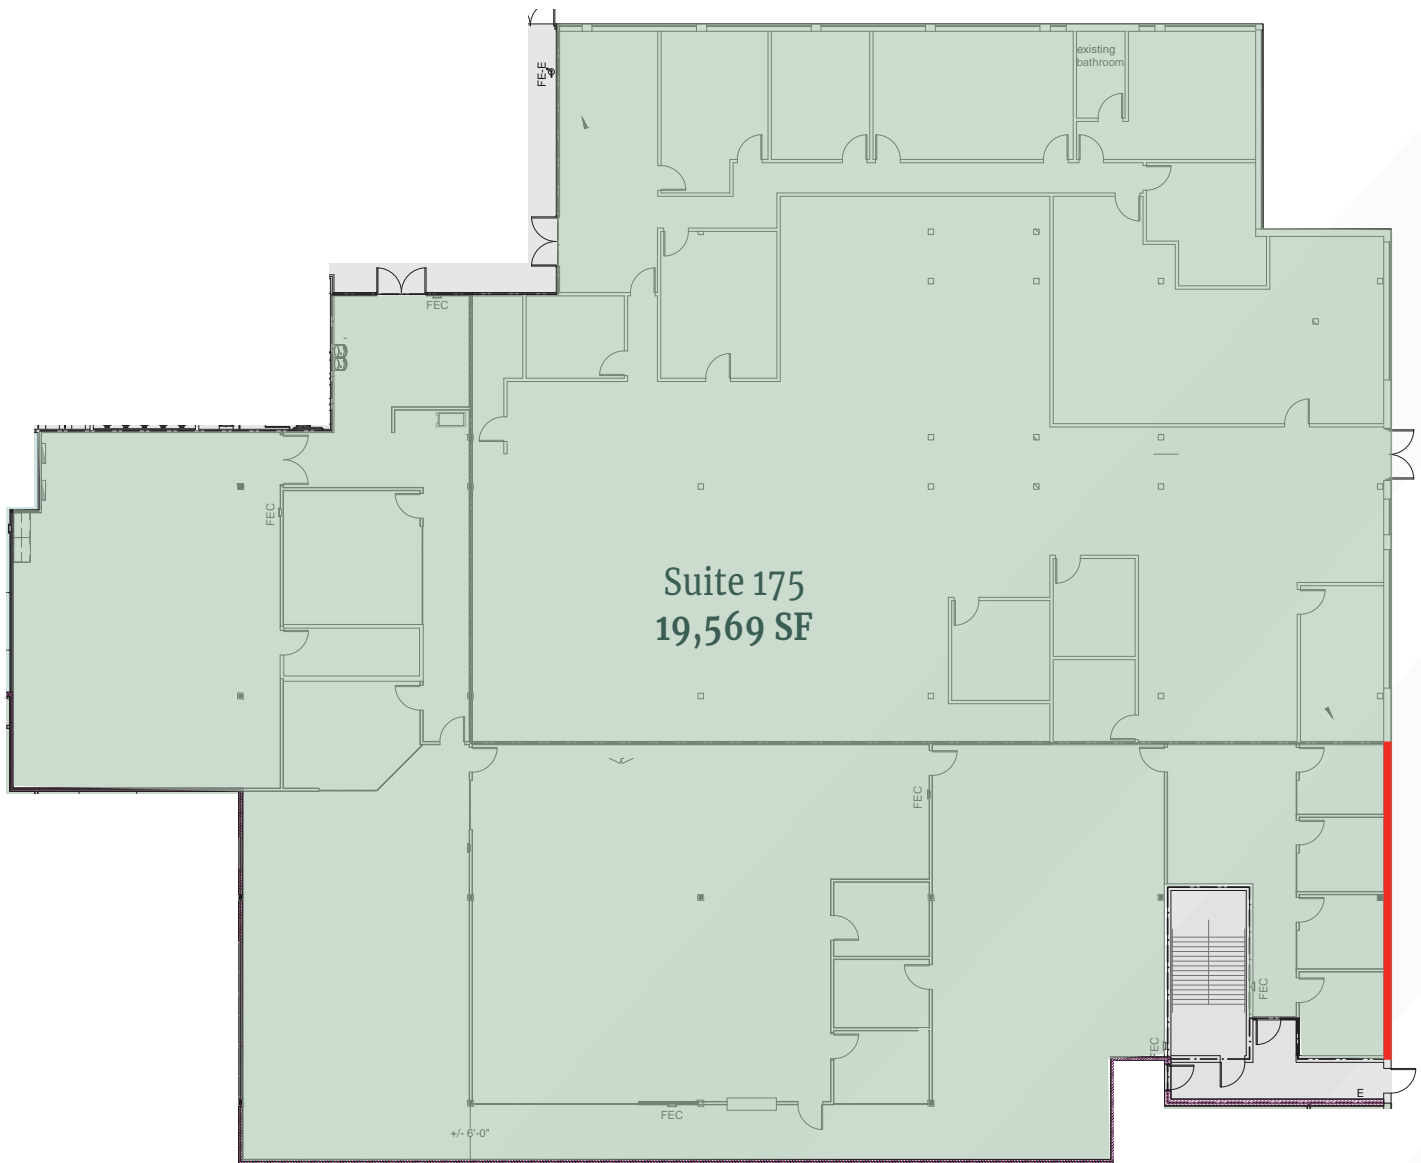

# Floor Plan

## Suite 175 | 19,569 SF

**■ - New Windows**