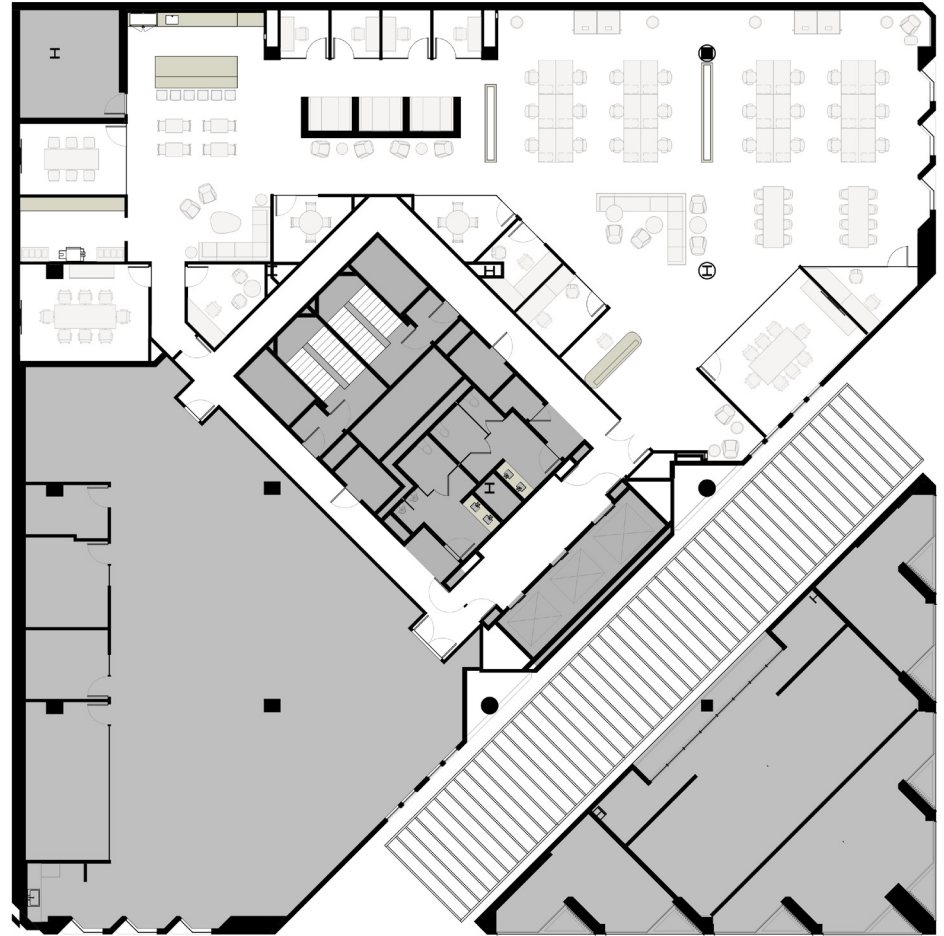

# SUITE 250

±8,936 SF | Vacant

*\*Photos display hypothetical buildout*

Fully furnished, high-end, spec-suite available now.