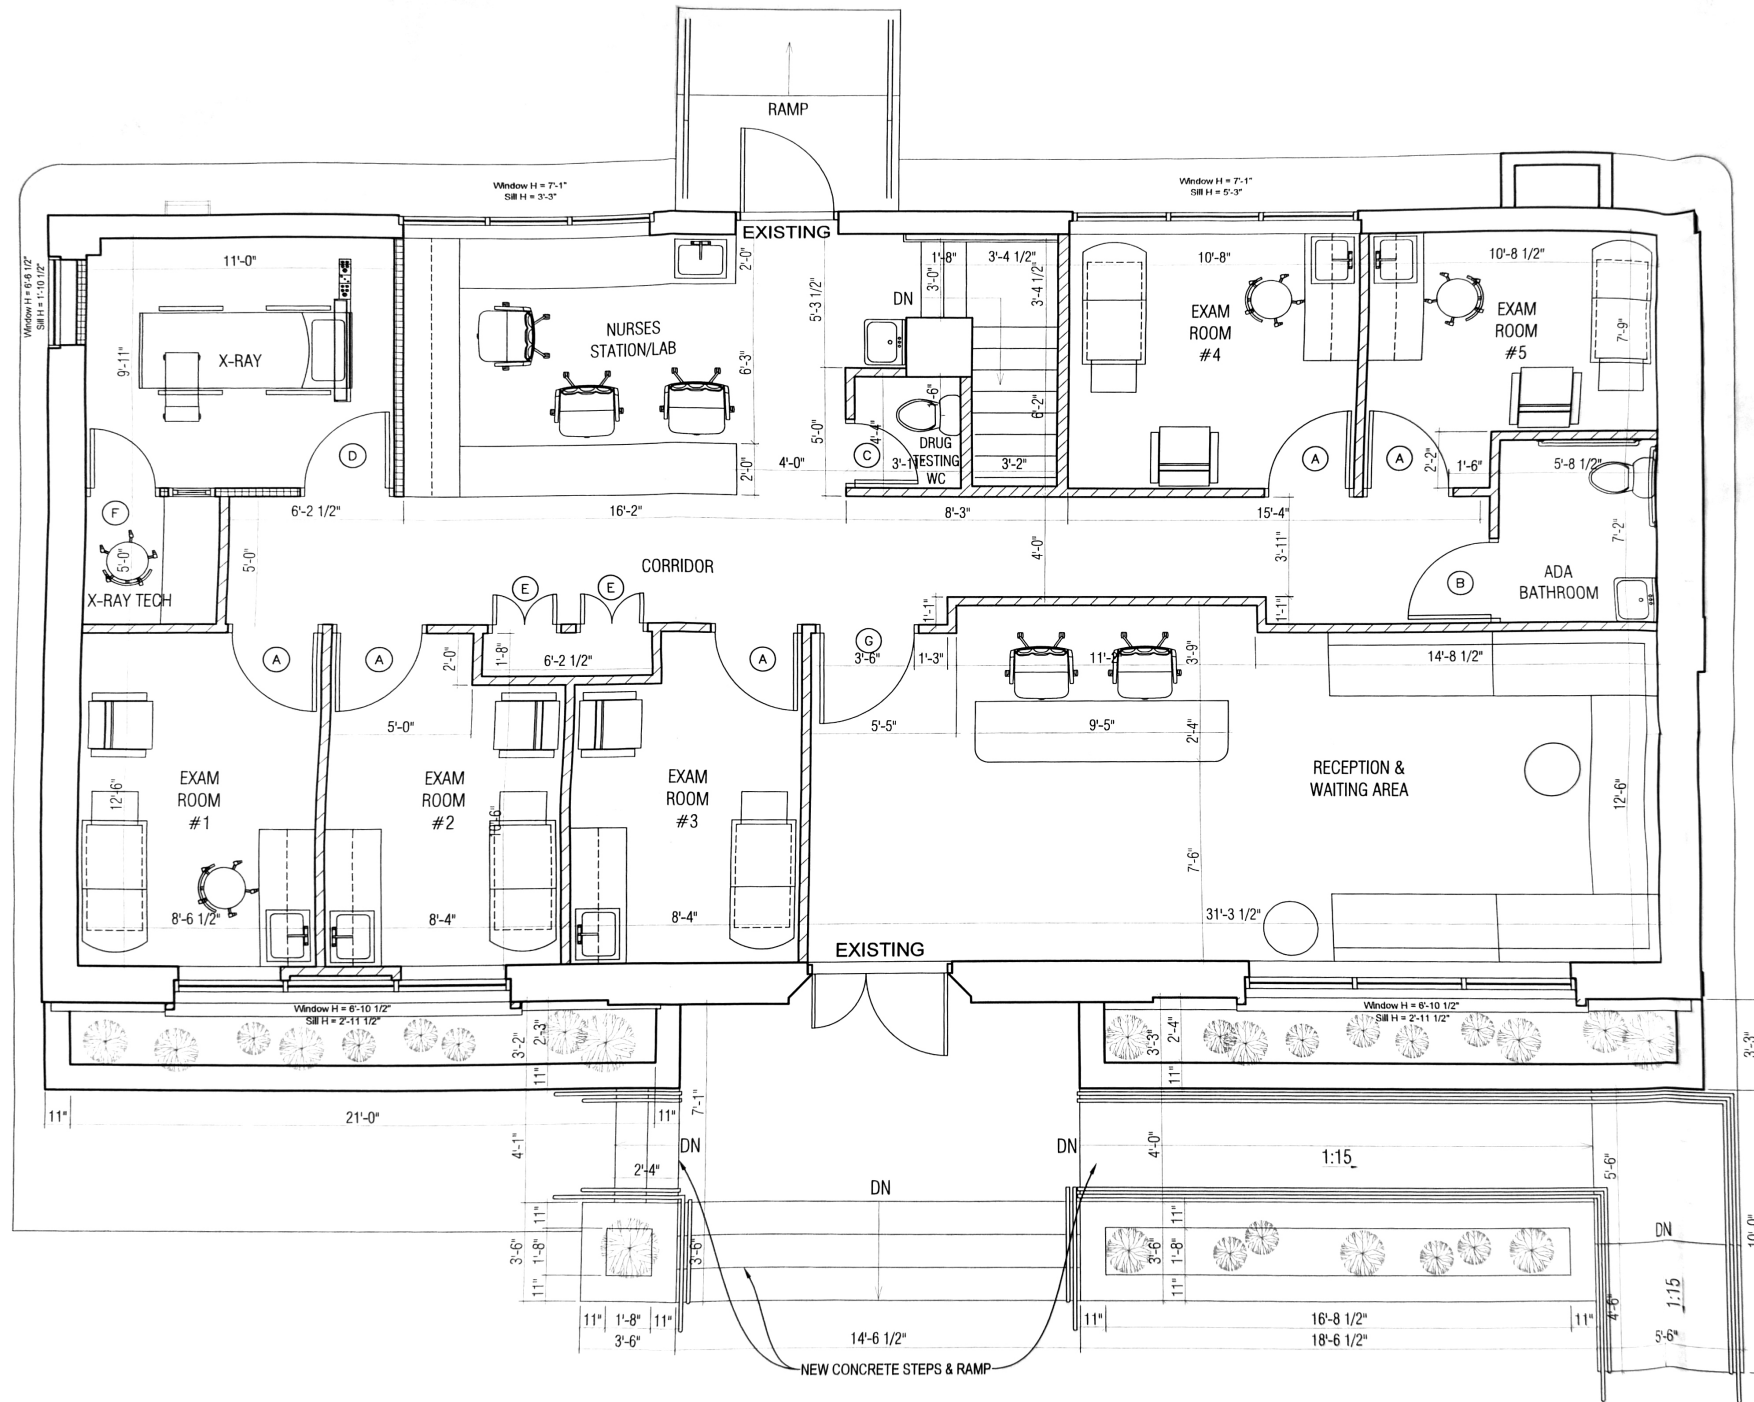

SITE PLANS - 3,156 SQFT

FIRST FLOOR

LOWER LEVEL