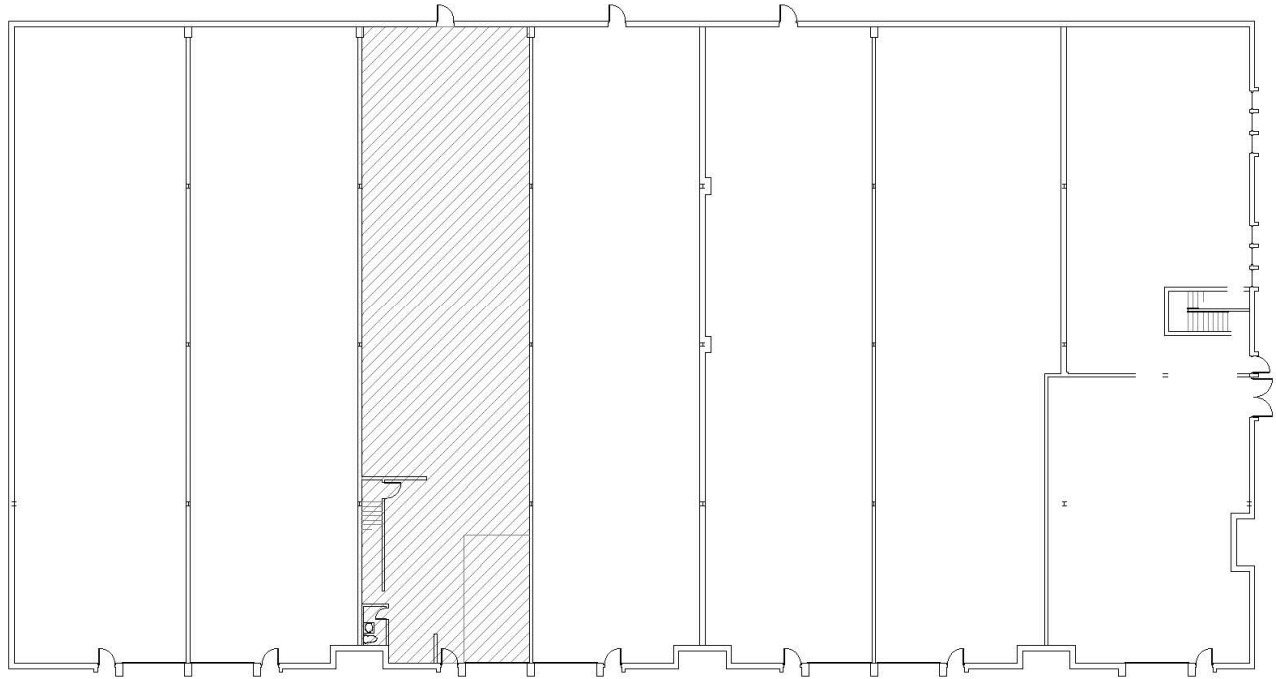

SPACE AVAILABLE  
8305 Merrifield Avenue  
Merrifield, VA  
Bay E  
4,638 RSF

GROUND FLOOR

MEZZANINE

SPACE AVAILABLE  
8305 Merrifield Avenue  
Merrifield, VA  
Bay E  
4,638 RSF