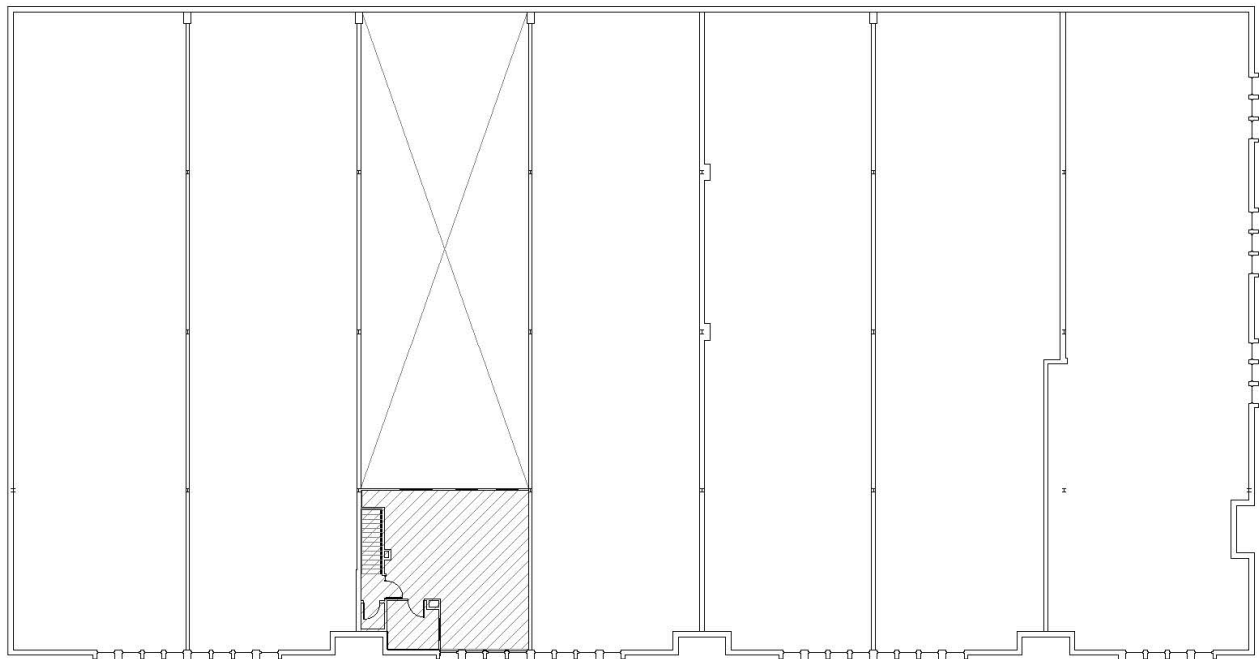

SPACE AVAILABLE  
8305 Merrifield Avenue  
Merrifield, VA  
Bay E  
4,638 RSF

GROUND FLOOR

MEZZANINE

SPACE AVAILABLE  
8305 Merrifield Avenue  
Merrifield, VA  
Bay E  
4,638 RSF