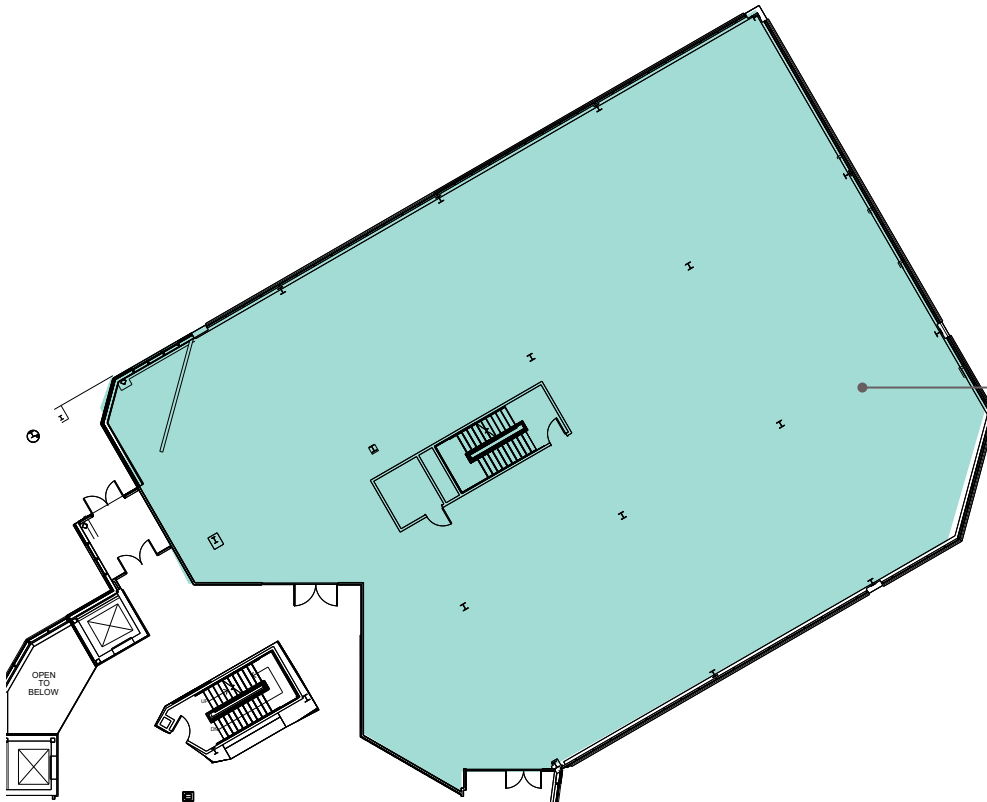

# 1400 MORRIS DR

First Floor Availabilities

Suite 102  
12,599 SF

JLL | Jones Lang LaSalle Brokerage, Inc.  
550 Swedesford Road, Suite 260  
Wayne, PA 19087

Doug Newbert  
610.249.2273  
doug.newbert@jll.com