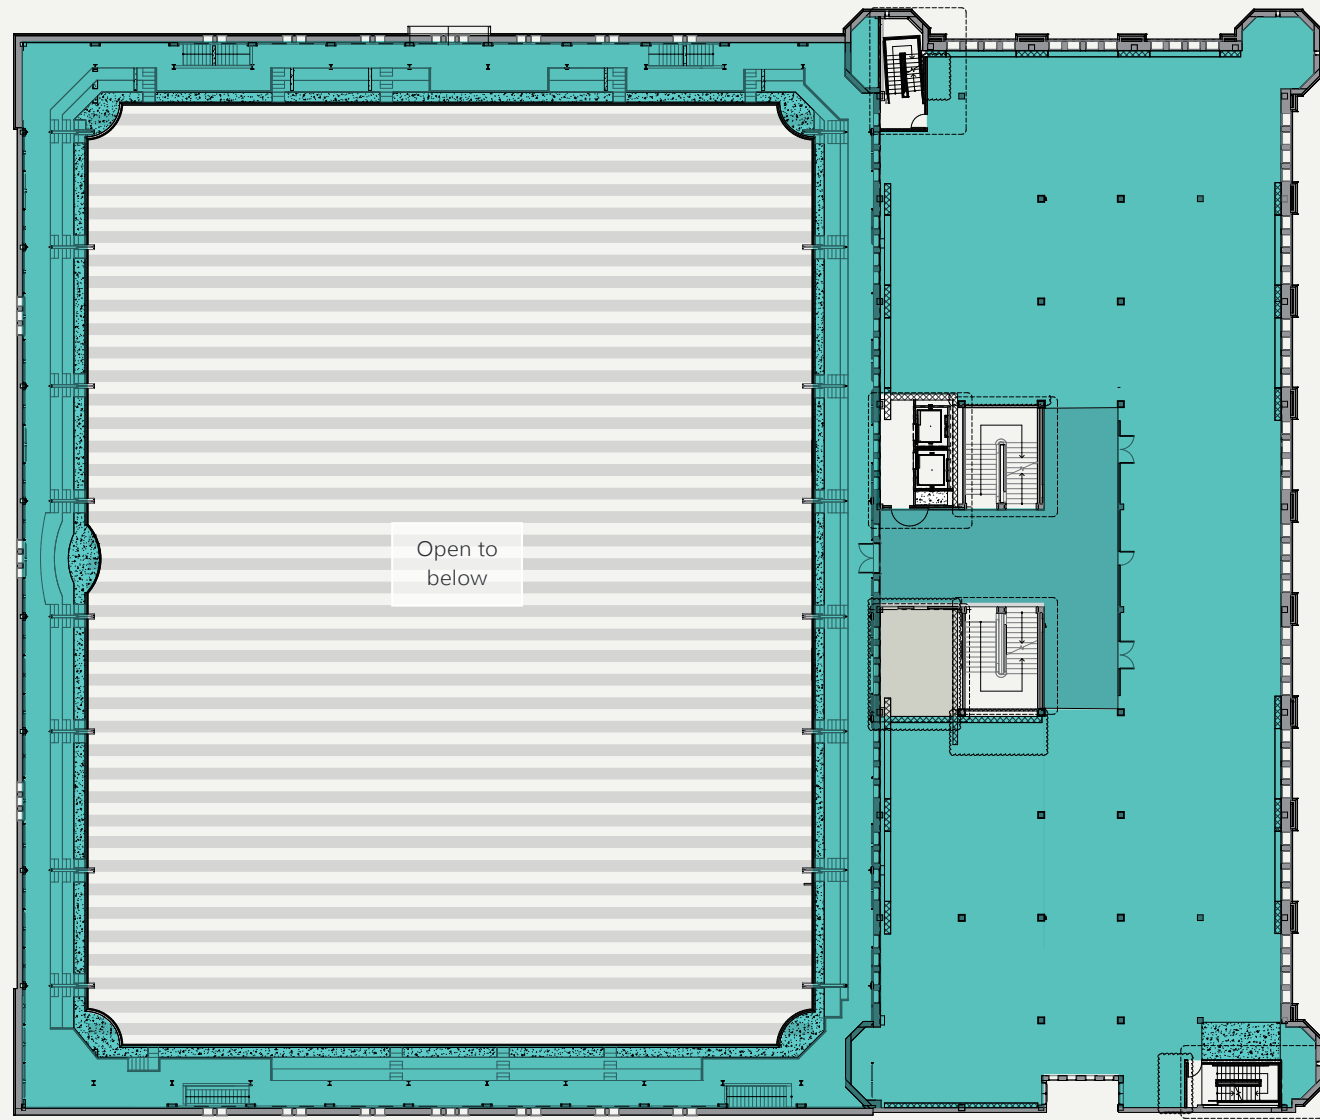

LEVEL 3

	PRODUCTION SPACE	OFFICE/PDR TOWER
SF	14,375 RSF mezzanine	24,465 RSF
CLEAR HEIGHT	--	14'

■ Production, Distribution, Repair
 ■ Building Support

PRODUCTION FLOOR HYPOTHETICAL

PRODUCTION FLOOR HYPOTHETICAL