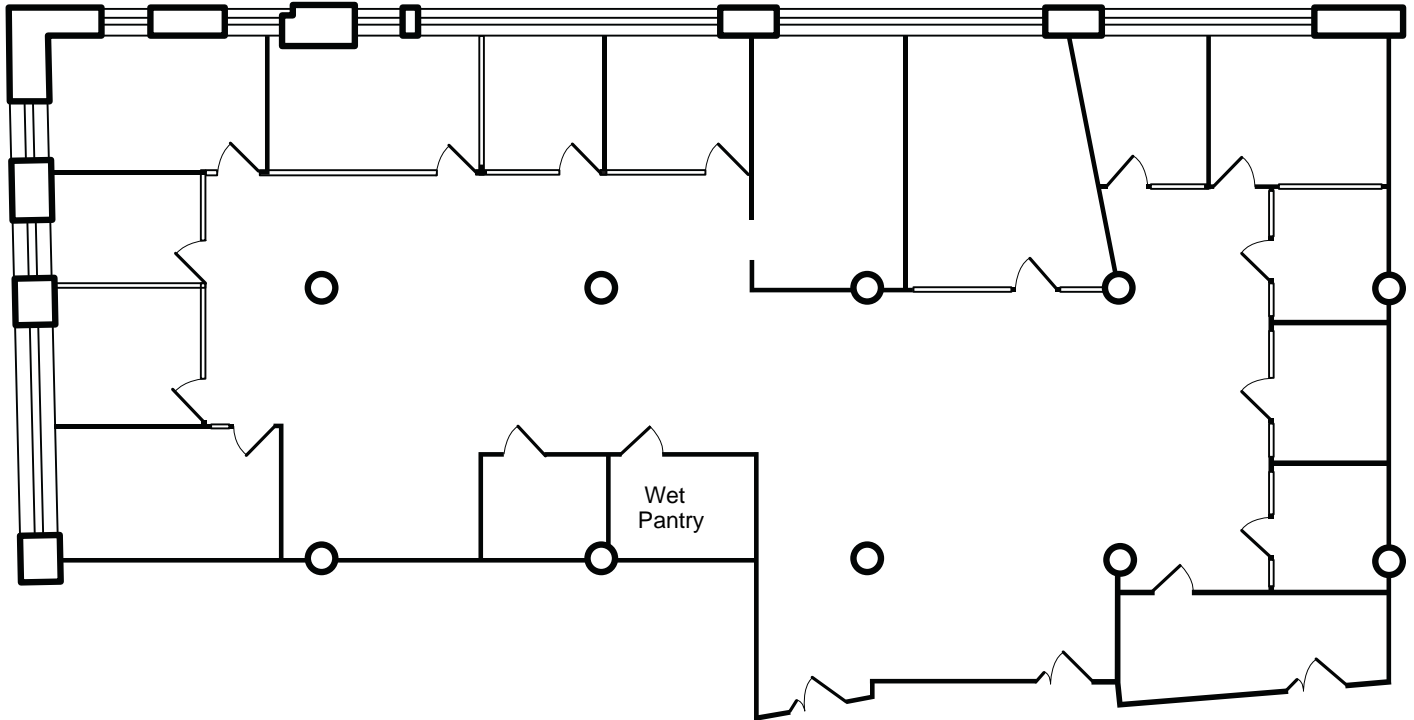

# 45 Main Street

Space to Work

## Suite 502

Total Square Footage: 6,575 RSF