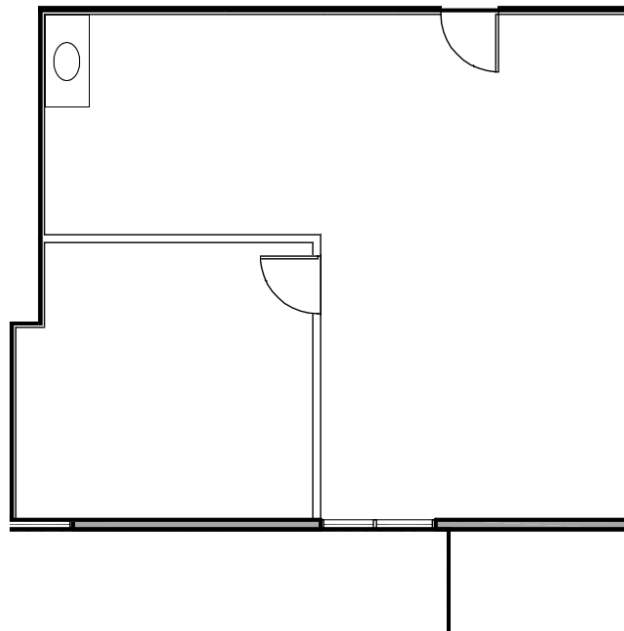

# Mountain View Office Suite For Lease

2483 Old Middlefield Way, Suite 207

**1117 RSF** Price Upon Request

- Prime Mountain View location with immediate access to highways, Caltrain, and restaurants.
- Executive office and retail complex with on-site management, bicycle racks, showers, prominent signage, and ample parking (4/1000).
- Full-service suite with a private office or conference rooms, spacious open workspace, kitchenette, and access to outdoor deck.
- Floor-to-ceiling windows provide abundant natural light.
- 1 Gbps fiber internet service available from AT&T Business.
- CRA zoning permits a broad range of office uses.
- Attractive and flexible lease terms — all offers welcome.