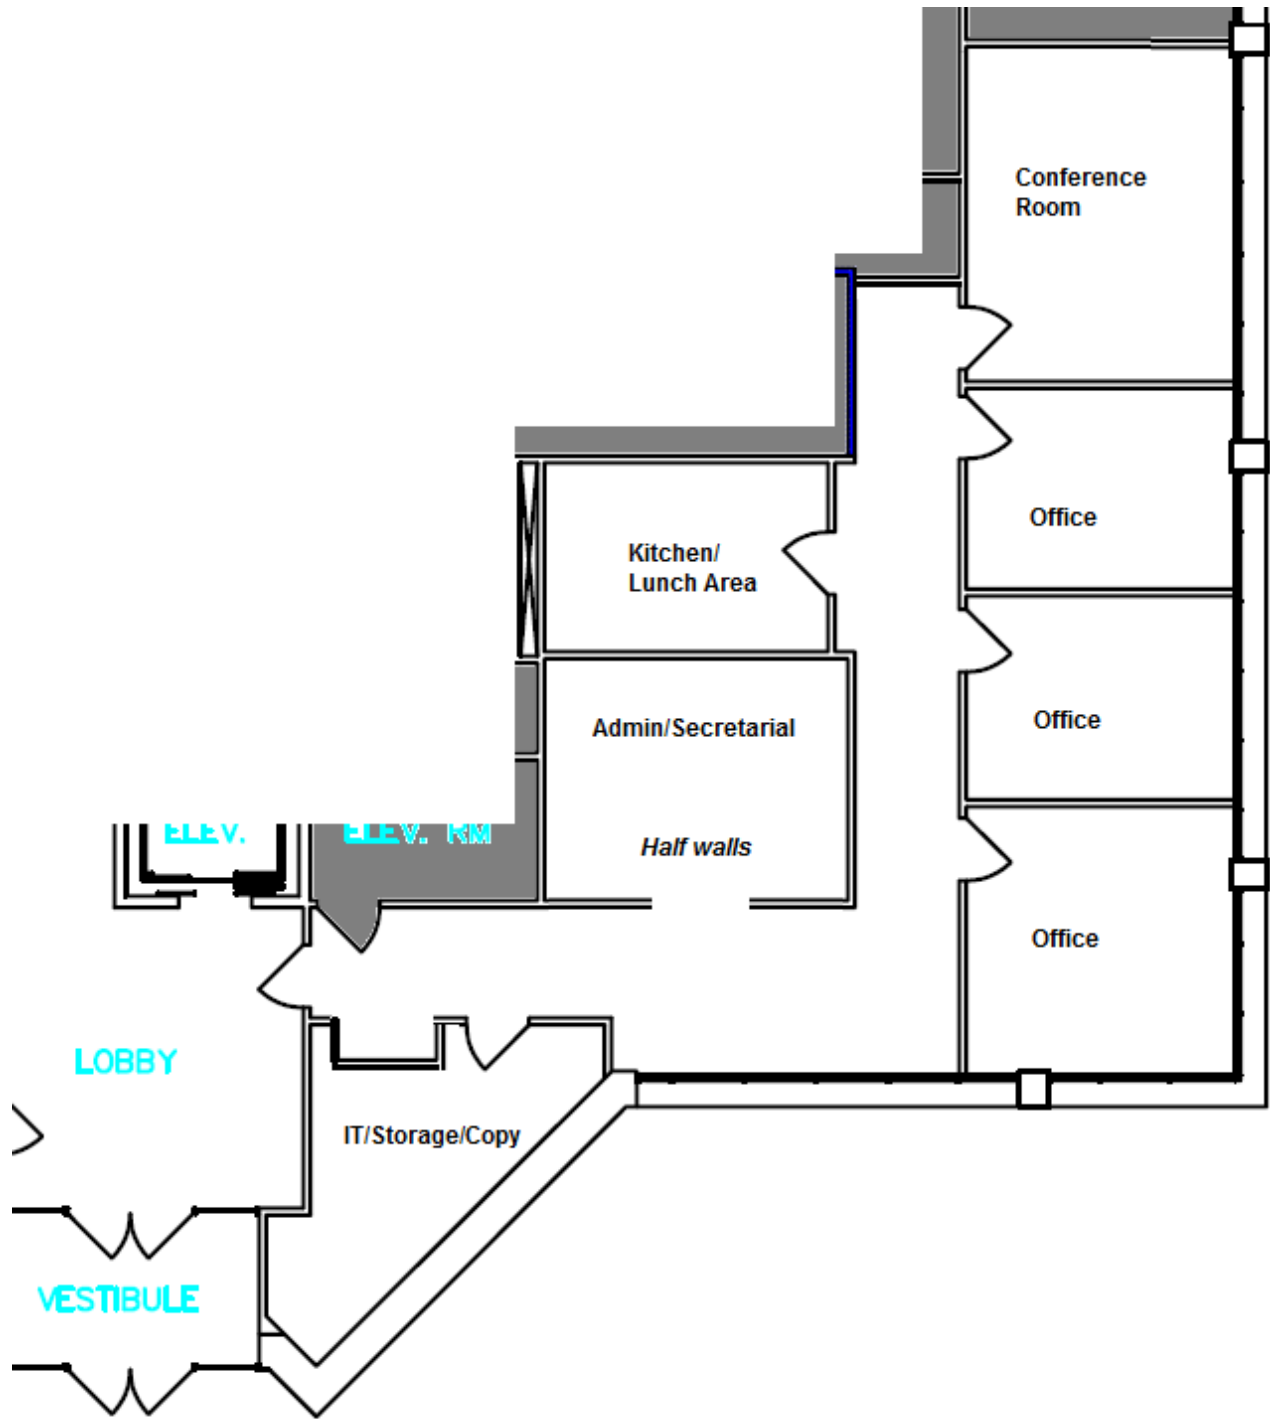

640 Sentry Parkway Blue Bell, PA

Suite 100 of 1,739 RSF
Entrance just in first floor lobby