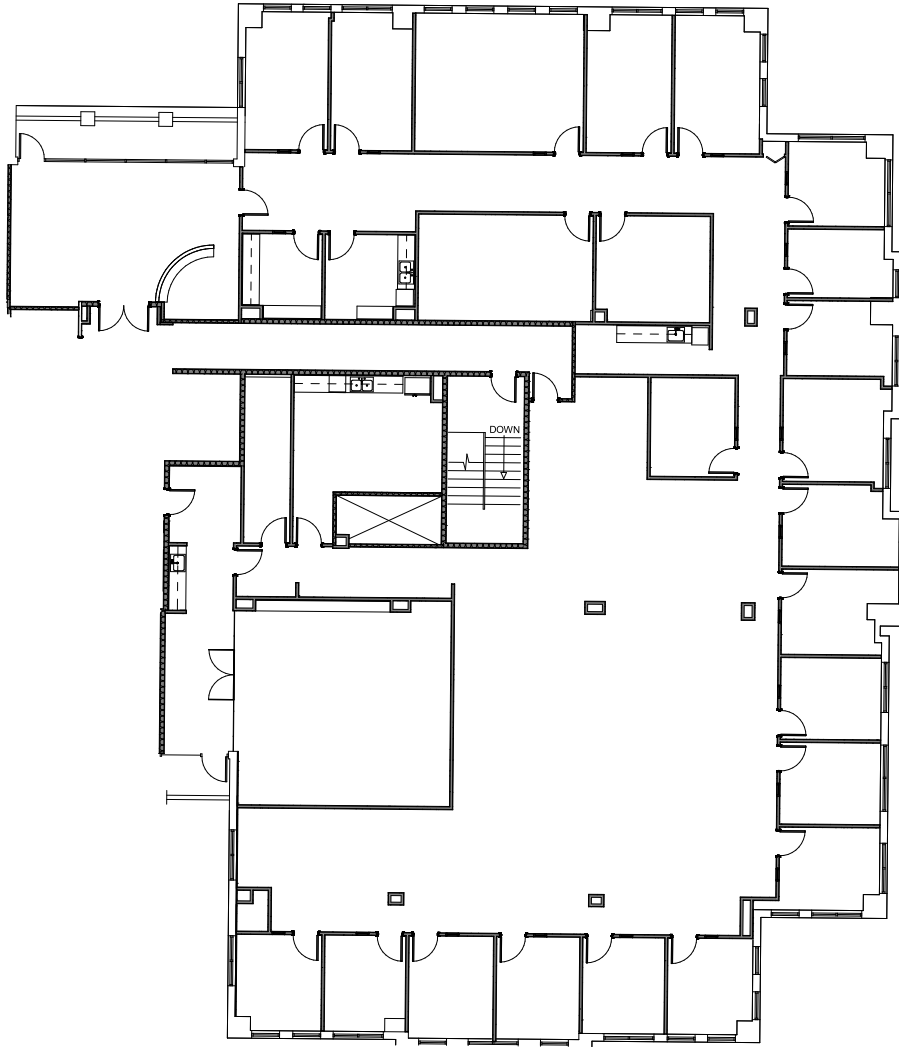

For Lease

800, 850, 875 Concourse Parkway South | Maitland, Florida

**850 Concourse
Parkway South**
Suite 250- 11,032 SF

For Leasing Information, please contact:

Darryl Hoffman

darryl.hoffman@streamrealty.com