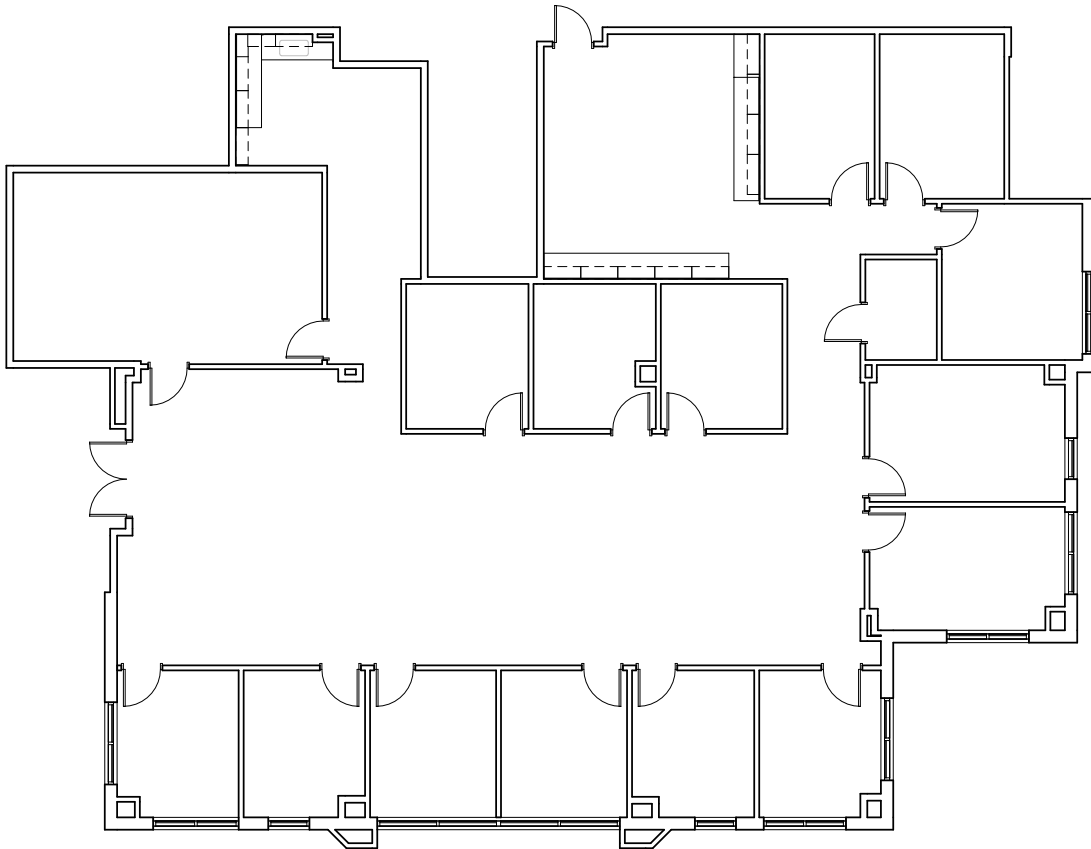

For Lease

800, 850, 875 Concourse Parkway South | Maitland, Florida

**875 Concourse
Parkway South**
Suite 195 - 5,143 SF

For Leasing Information, please contact:

Darryl Hoffman

darryl.hoffman@streamrealty.com

T 407.204.1548

John Gilbert

john.gilbert@streamrealty.com

T 407.214.0099

Copyright © 2024 Stream Realty Partners, All rights reserved.

The information contained herein was obtained from sources believed reliable; however, Stream Realty Partners, L.P. make no guarantees, warranties, or representations as to the completeness or accuracy thereof. The presentation of this property is submitted subject to errors, change of price, or conditions, prior sale or lease, or withdrawal without notice.