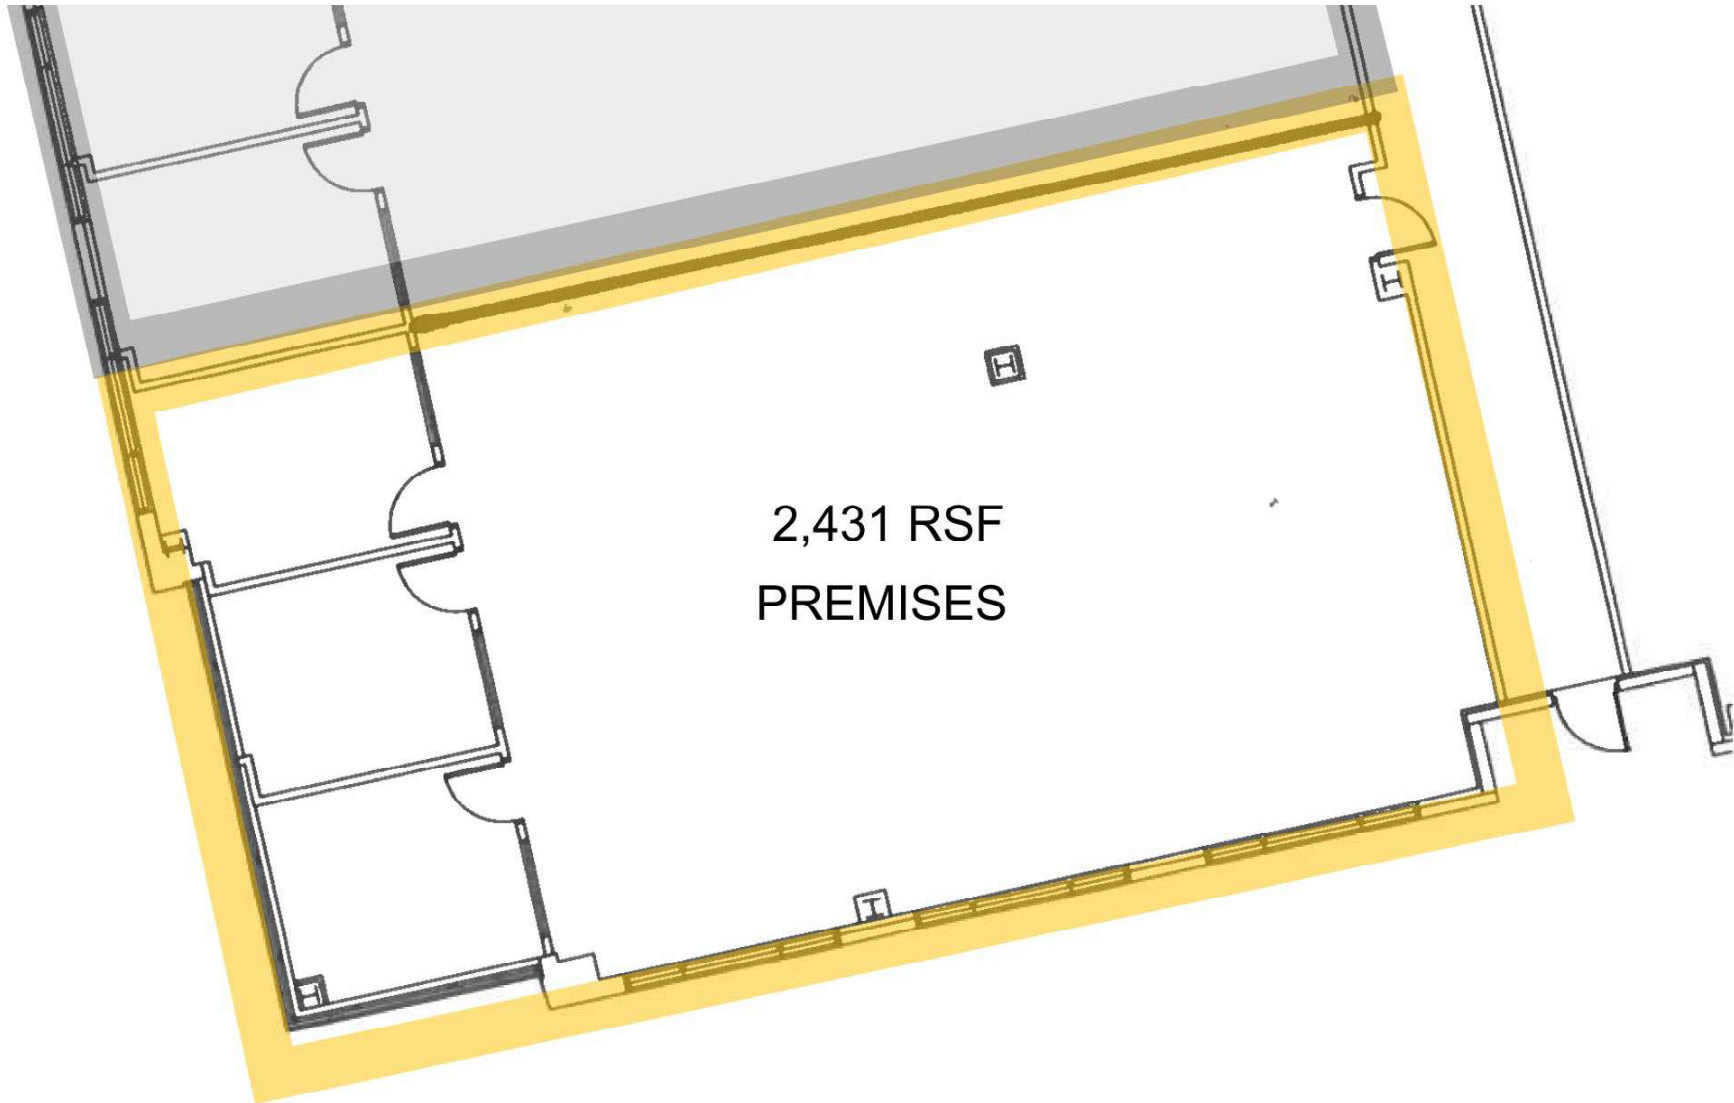

UNIVERSITY CORPORATE CENTER I

3501 QUADRANGLE BOULEVARD | ORLANDO, FL 32817

SUITE 120

2,431 SQUARE FEET

FOR MORE INFORMATION, CONTACT

Nathan Eissler
+1 407 982 8768
nathan.eissler@jll.com

Madison Kimbell
+1 407 982 8580
madison.kimbell@jll.com