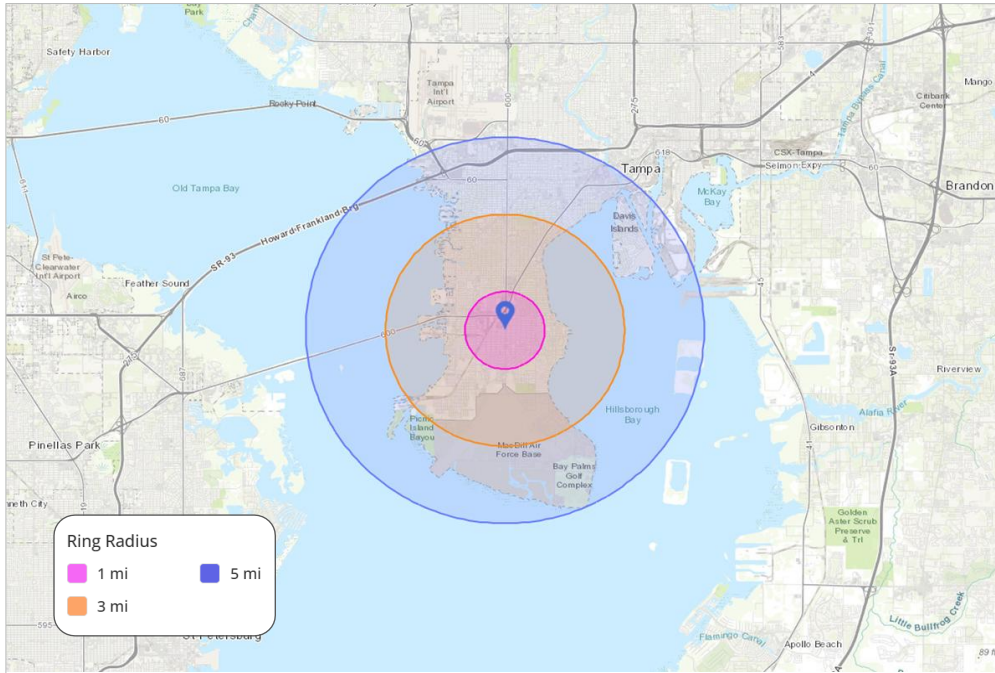

5251 S Dale Mabry Hwy | Tampa, Hillsborough County, FL

2025 DEMOGRAPHICS

	1 -Mile	3-Mile	5-Mile
Total Population	17,483	78,218	140,156
Daytime Population	16,847	73,749	199,460
Total Households	8,079	35,328	62,583
Average HH Income	\$132,115	\$169,400	\$173,348