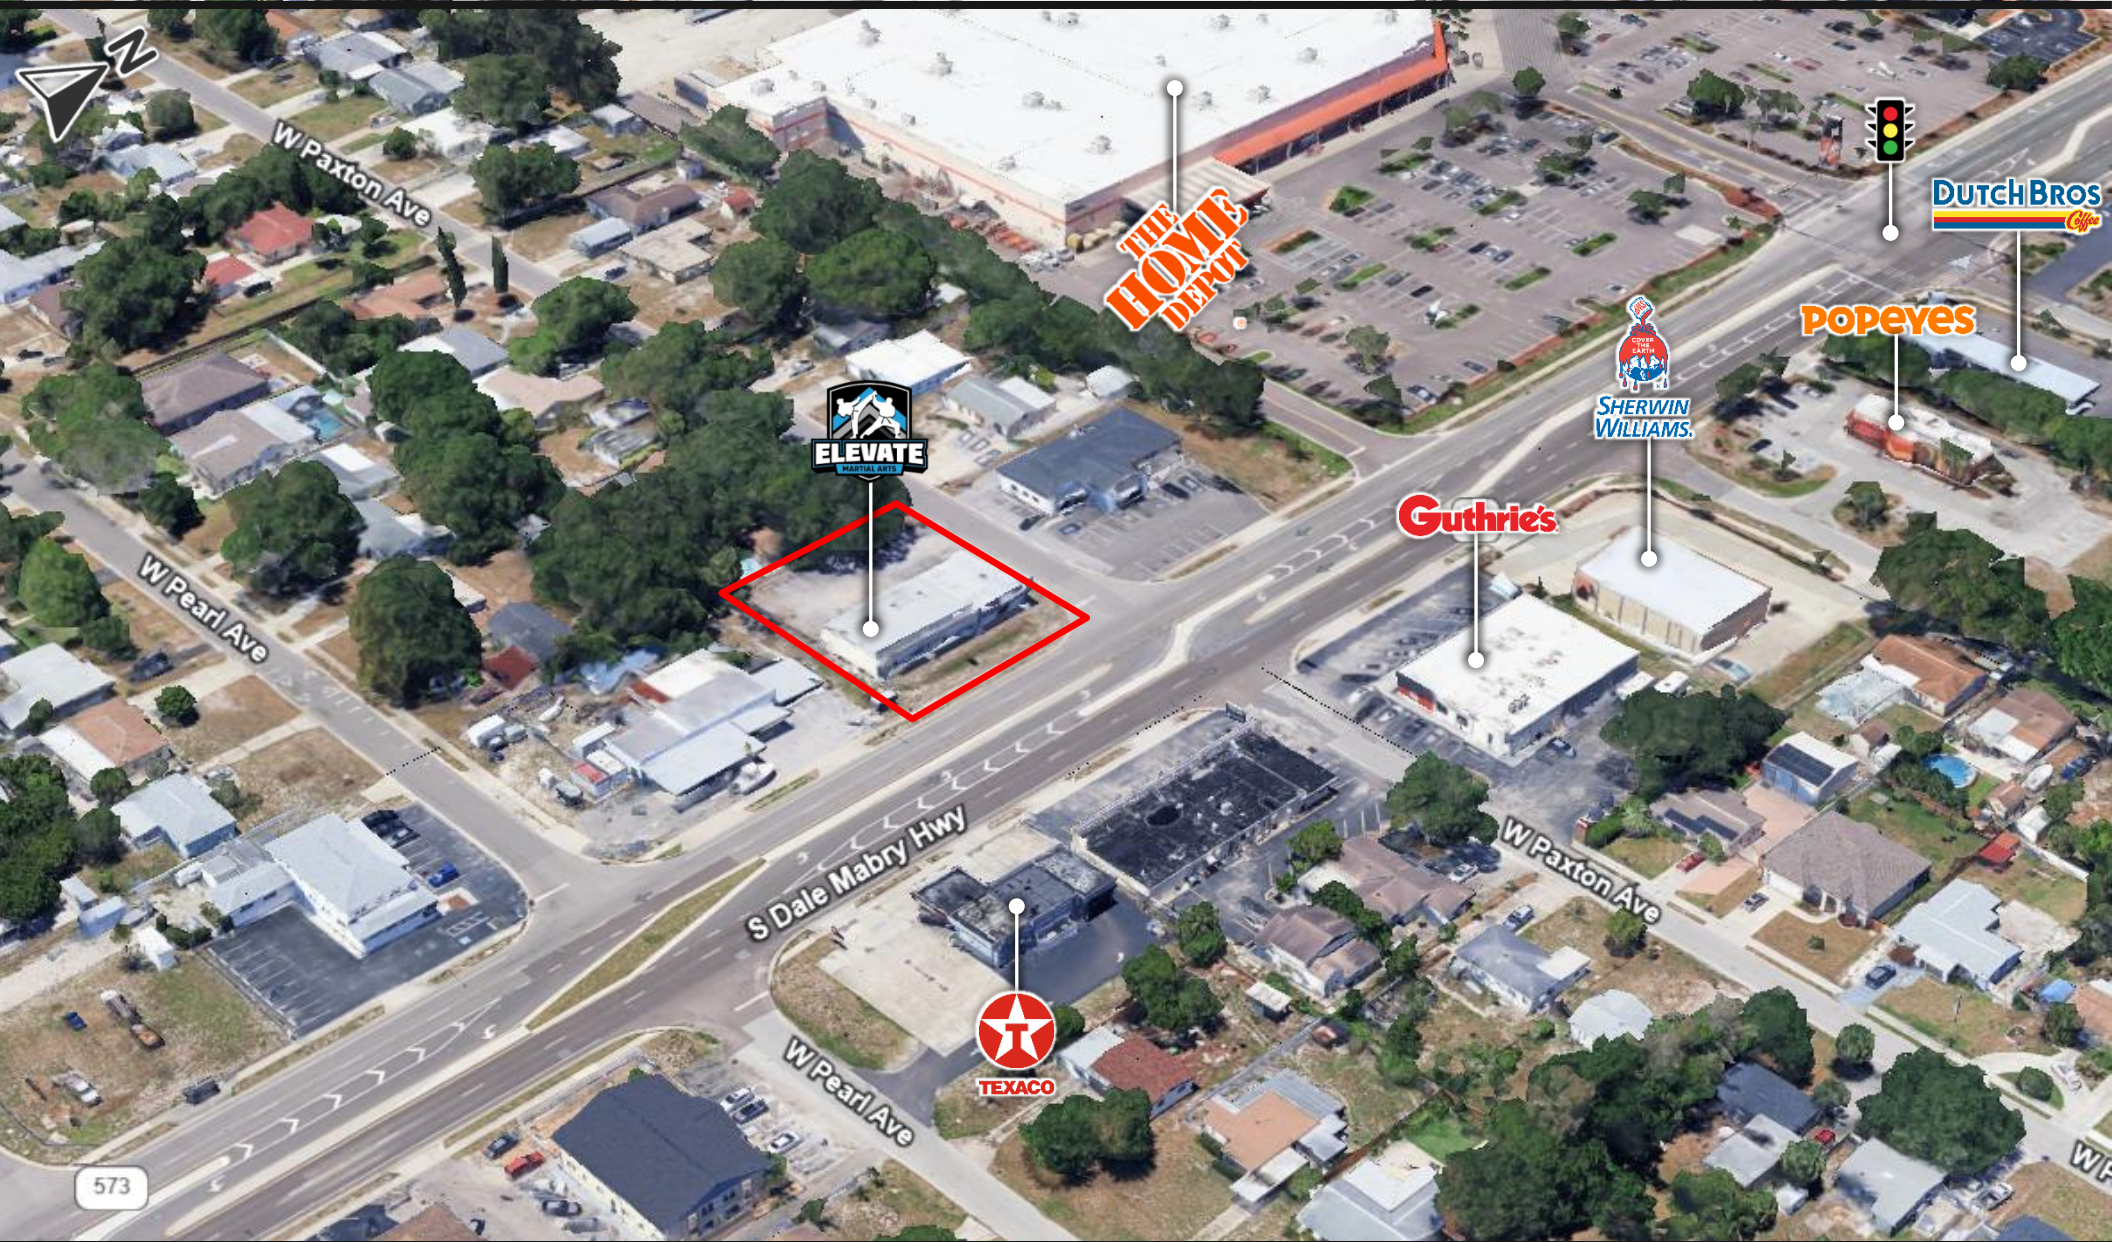

SOUTH TAMPA COMMERCIAL OPPORTUNITY

5251 S Dale Mabry Hwy | Tampa, Hillsborough County, FL

Now Leasing

OM VENTURES

Steliyan Ivanov
727-251-7398
steliyan@omventures.com

Dharma Malempati
813-676-4951
dharma@omventures.com