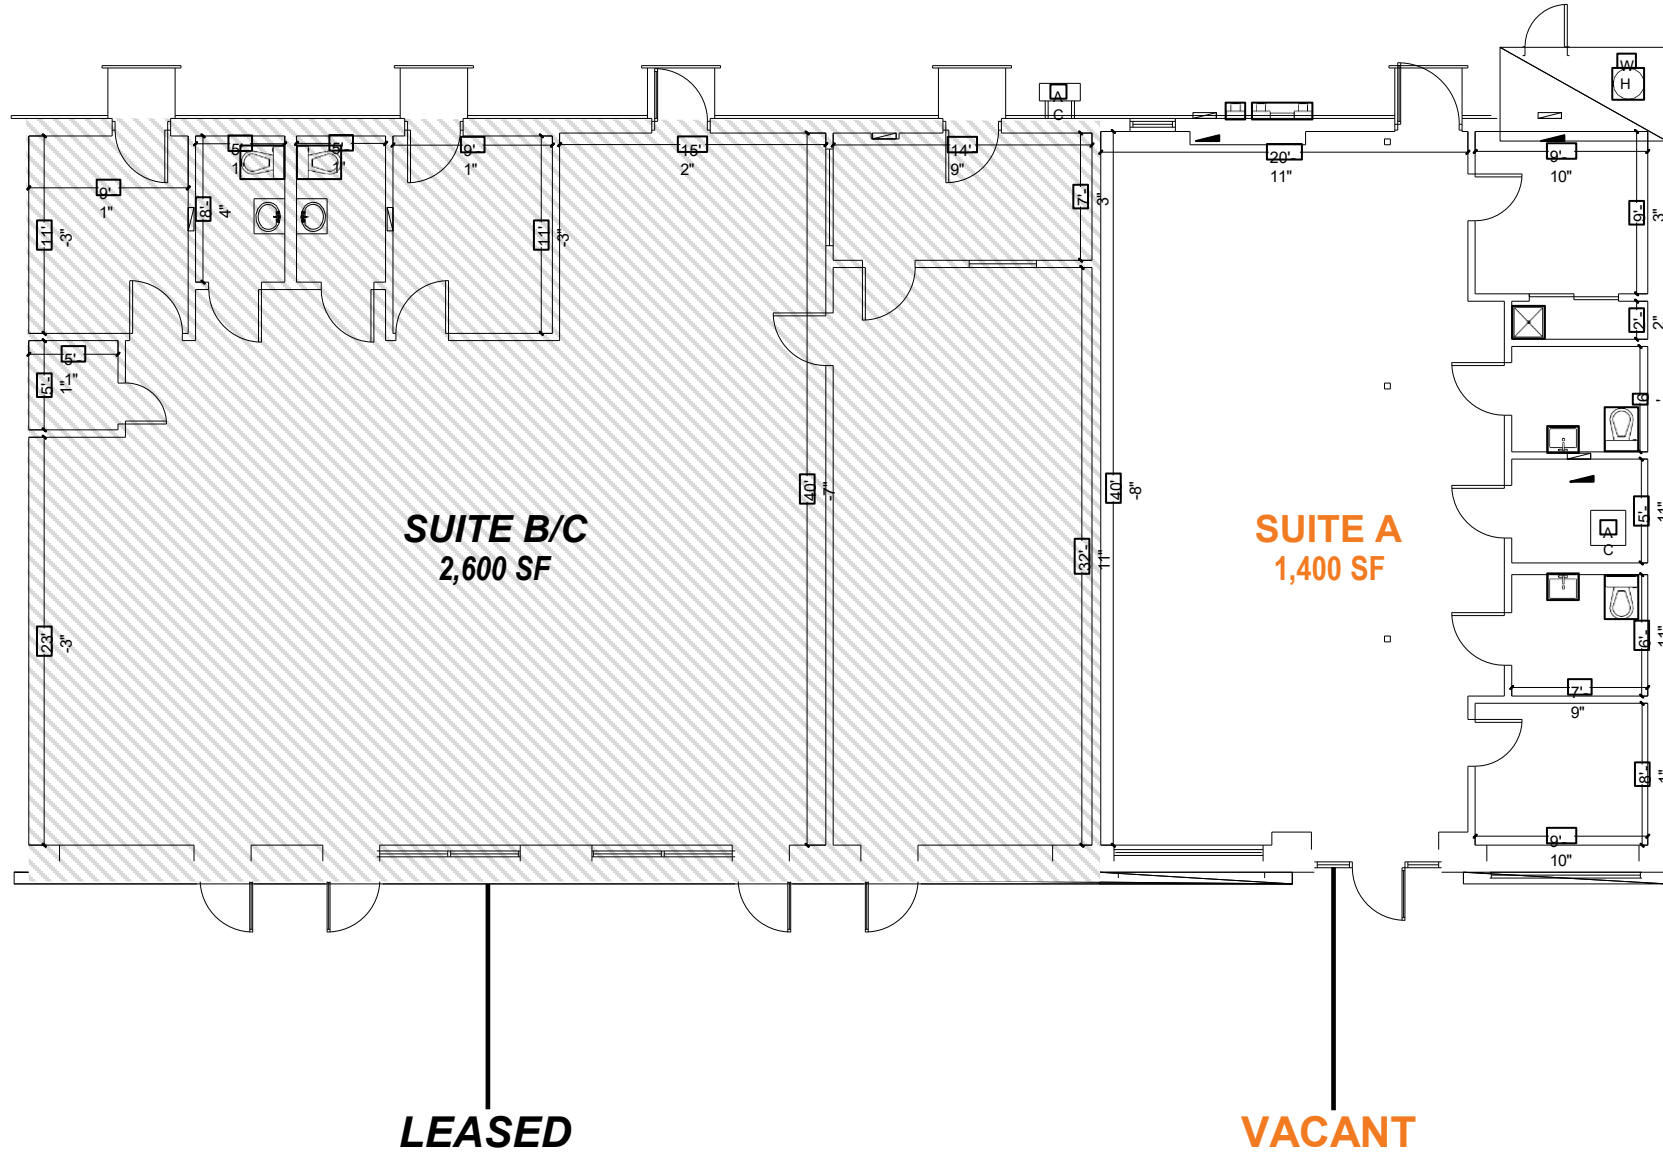

SOUTH TAMPA COMMERCIAL OPPORTUNITY

5251 S Dale Mabry Hwy | Tampa, Hillsborough County, FL

Now Leasing

OM VENTURES

Steliyan Ivanov
727-251-7398
steliyan@omventures.com

Dharma Malempati
813-676-4951
dharma@omventures.com