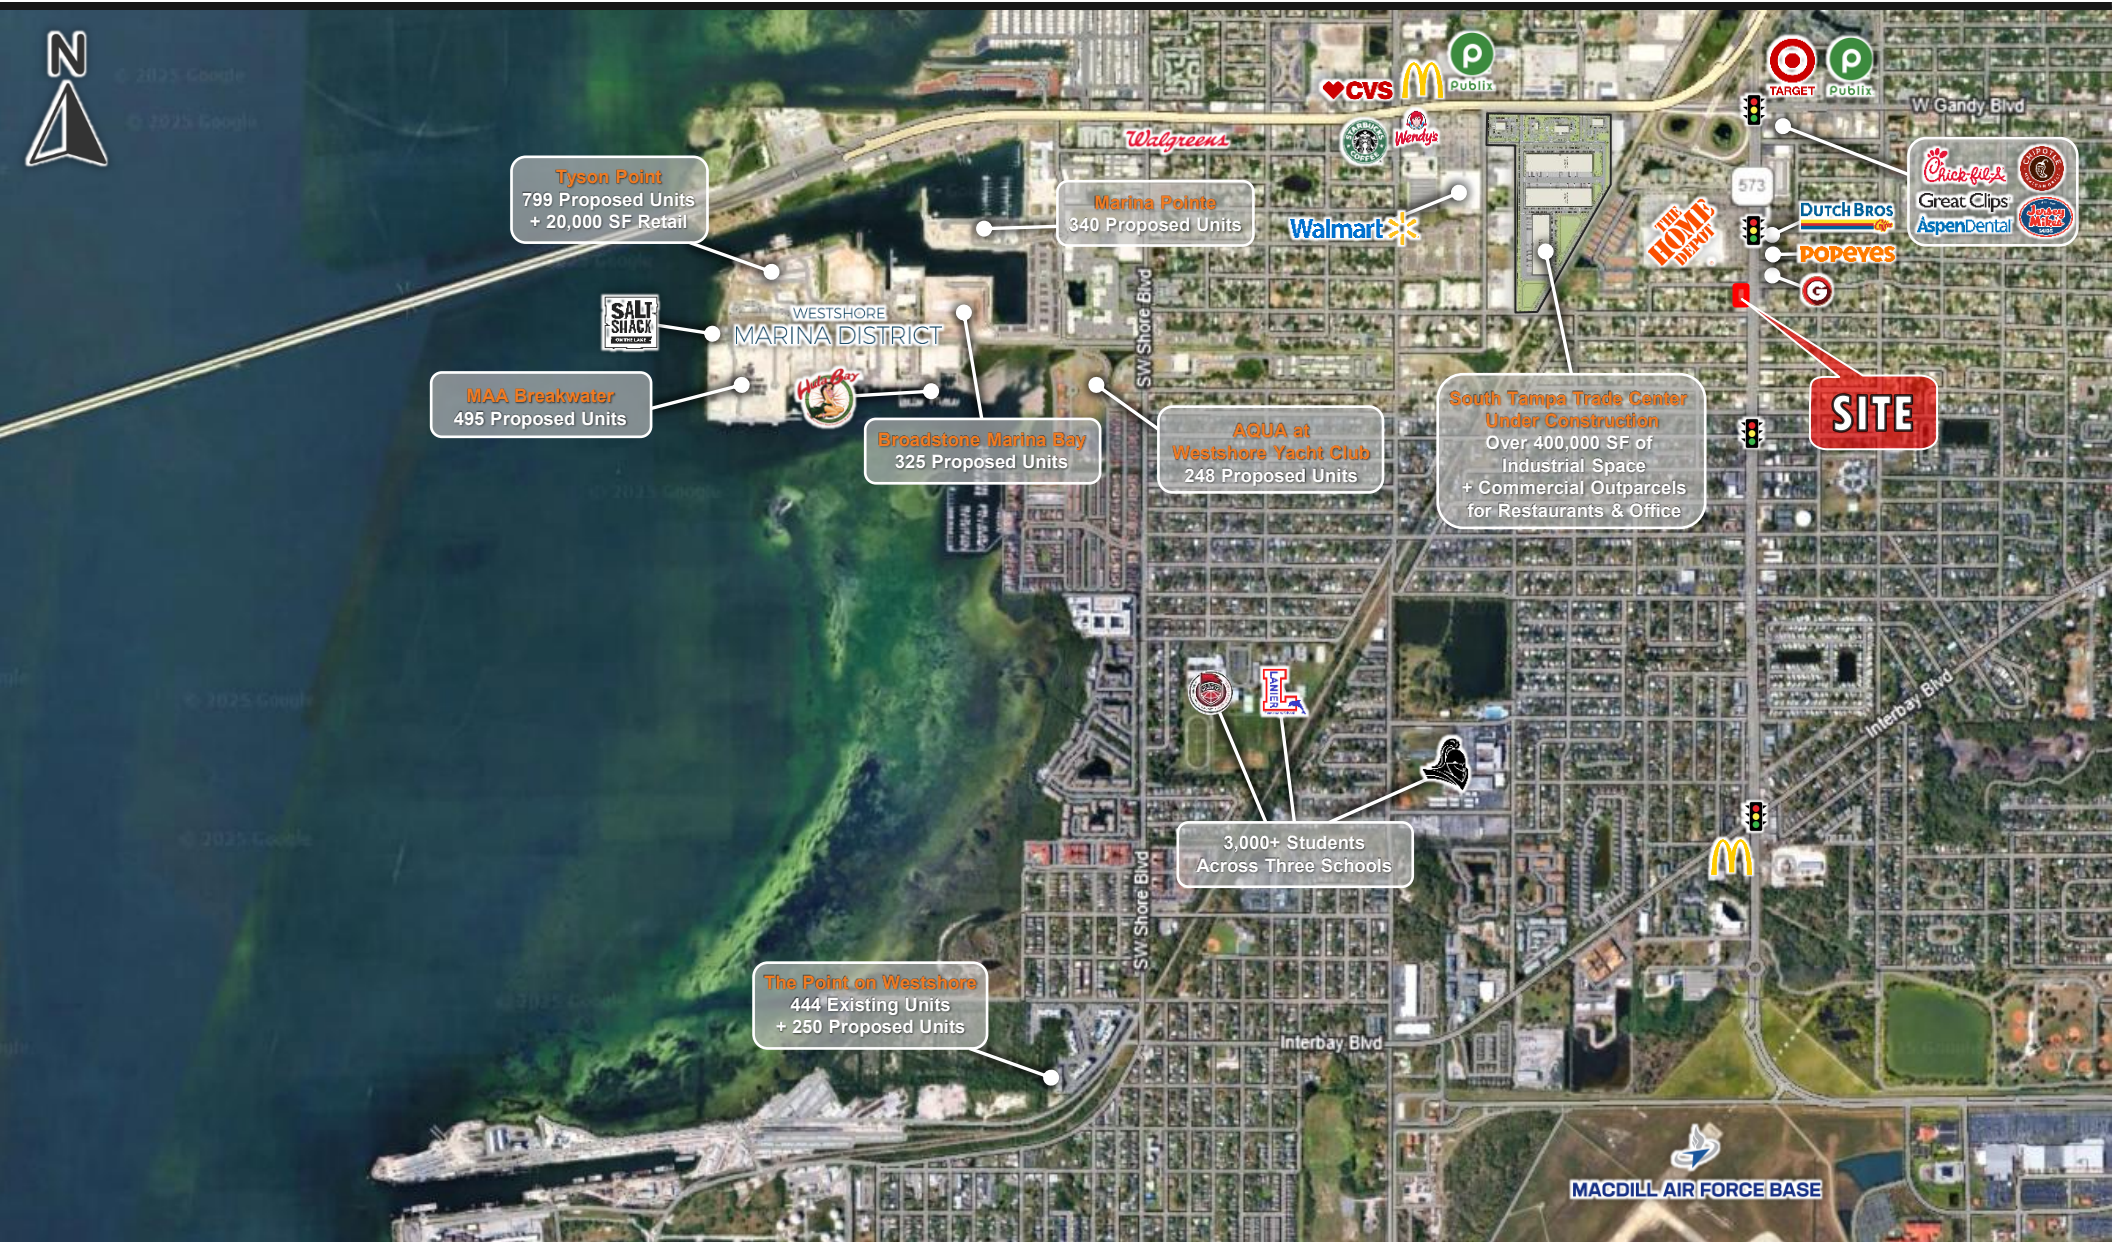

SOUTH TAMPA COMMERCIAL OPPORTUNITY

Now Leasing

5251 S Dale Mabry Hwy | Tampa, Hillsborough County, FL

OM VENTURES

Steliyan Ivanov
727-251-7398
steliyan@omventures.com

Dharma Malempati
813-676-4951
dharma@omventures.com