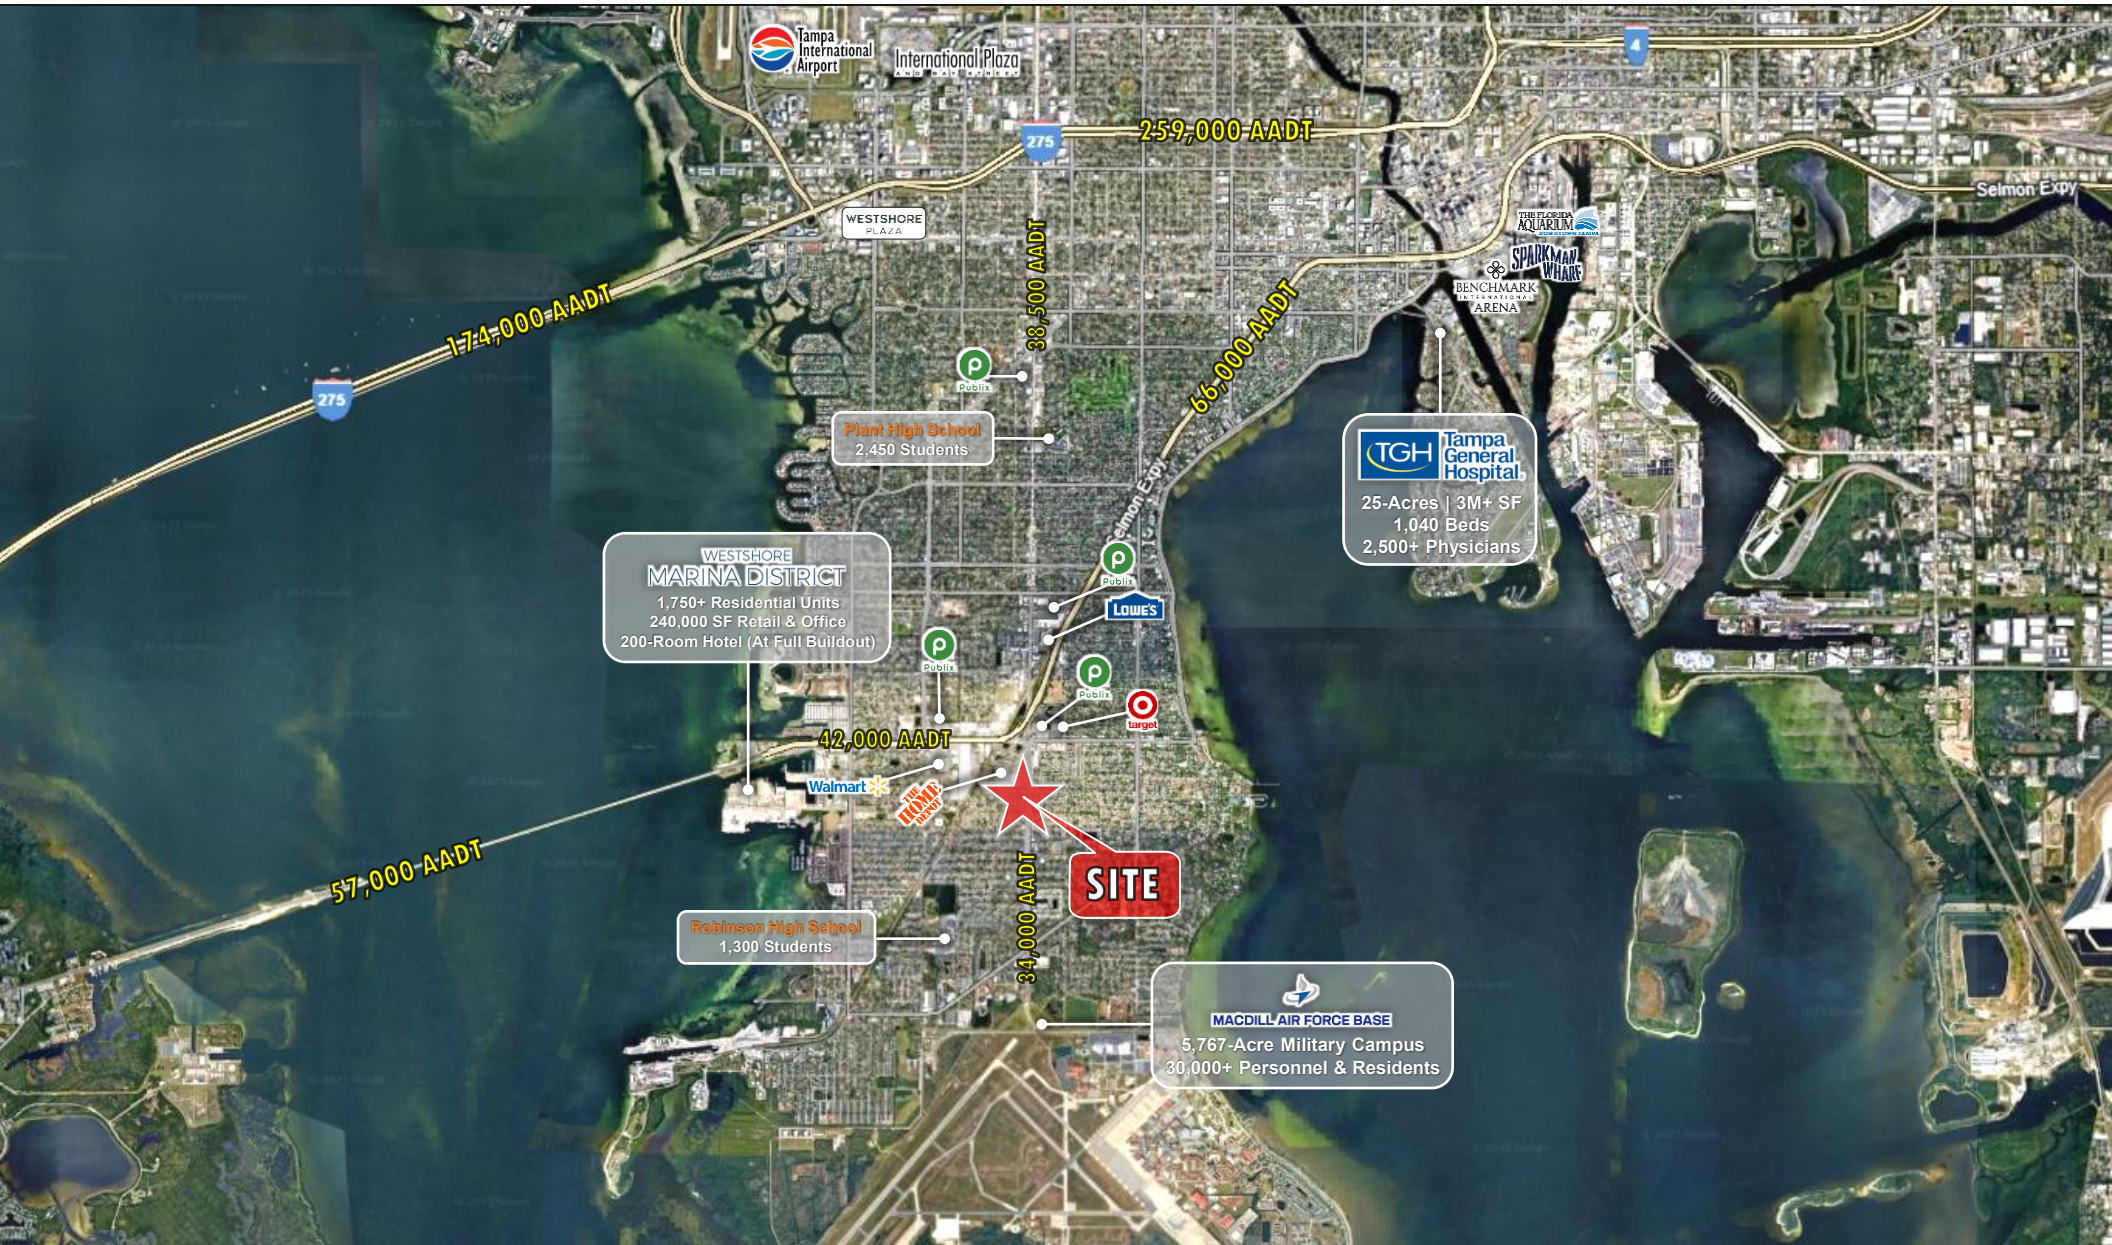

SOUTH TAMPA COMMERCIAL OPPORTUNITY

Now Leasing

5251 S Dale Mabry Hwy | Tampa, Hillsborough County, FL

OM VENTURES

Steliyan Ivanov
727-251-7398
steliyan@omventures.com

Dharma Malempati
813-676-4951
dharma@omventures.com