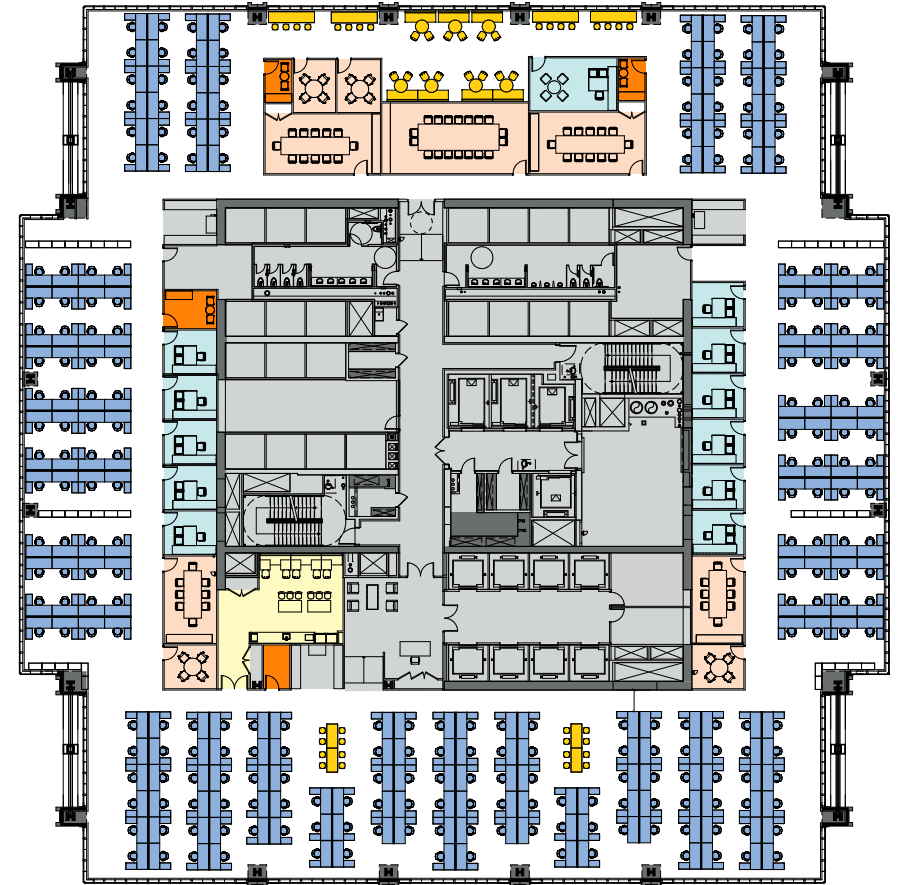

Creative Test Fits

Floor 36 - 42,754 RSF

Creative Test Fits

General Information

Interior Offices	14
Total Workstations	250
Total Work Seats	264
RSF/Work Seat	162

Support

	Seats
Conference Rooms	64
Open Collaboration	42
Phone Booth	2
Pantry/Café	52

Total Support

Total Work Seat : Conf. & Collaboration Seat	158	1 : 0.60
----------------------------------------------	-----	----------

Floor 42 - 44,110 RSF

Creative Test Fits

General Information

Interior Offices	12
Total Workstations	256
Total Work Seats	268
RSF/Work Seat	165

Support

	Seats
Conference Rooms	74
Open Collaboration	60
Phone Booth	7
Pantry/Café	22

Total Support

Total Work Seat : Conf. & Collaboration Seat 1 : 0.61

Floor 43 - 44,110 RSF

Creative Test Fits

General Information

Interior Offices	16
Total Workstations	360
Total Work Seats	377
RSF/Work Seat	117

Support

	Seats
Conference Rooms	42
Open Collaboration	122
Pantry/Café	24

Total Support 146

Total Work Seat : Conf. & Collaboration Seat 1 : 2.5