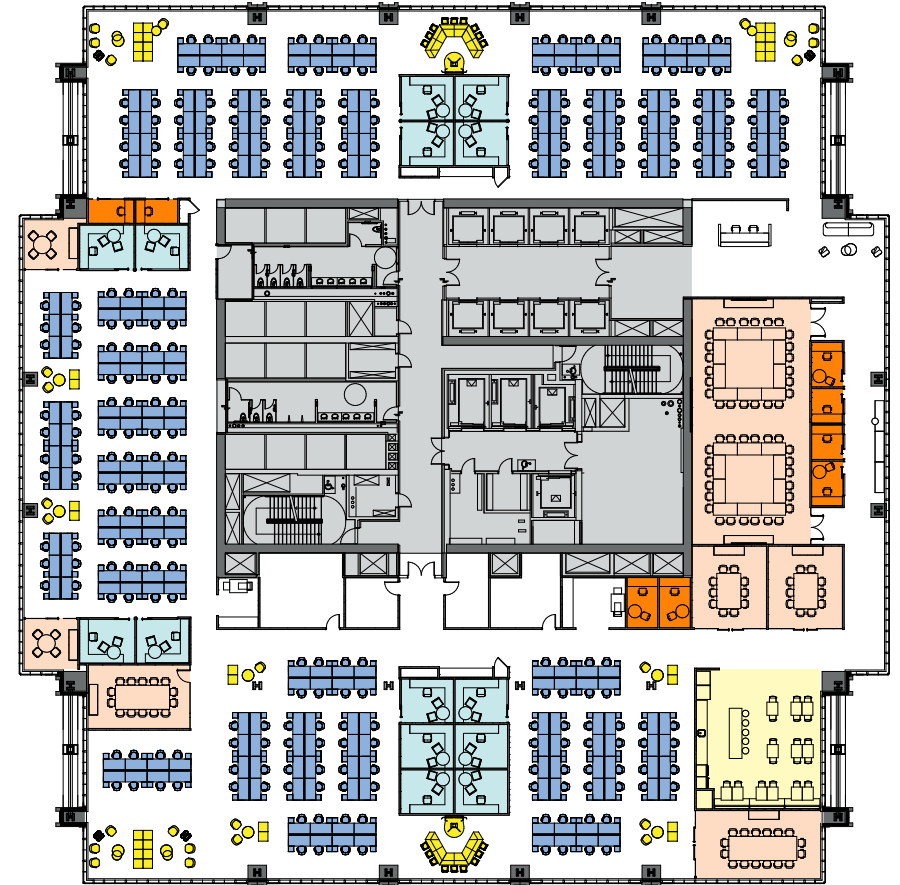

Floor 55 - 44,931 RSF

Creative Test Fits

General Information	Size	
Interior Offices	120 SF	14
Total Workstations	5' Bench	268
Total Work Seats		282
RSF/Work Seat		159

Support	Seats
Conference Rooms	106
Open Collaboration	94
Phone Booth	12
Pantry/Café	29

Total Support **241**
Total Work Seat : Conf. & Collaboration Seat 1 : 0.85