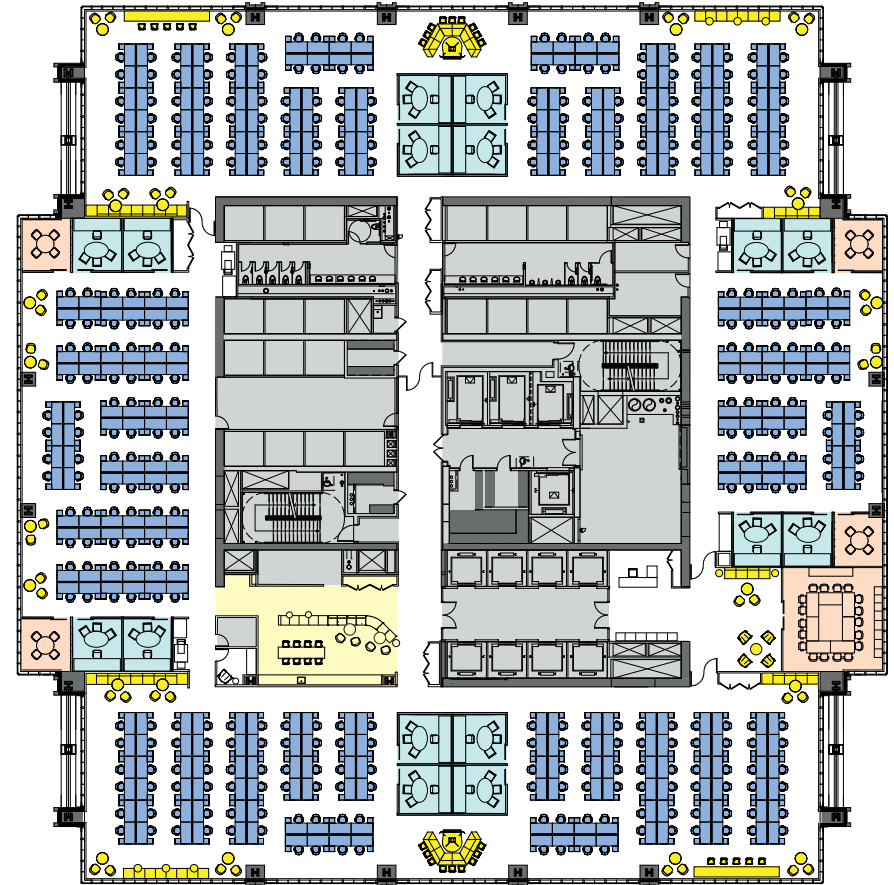

Total Support

Total Work Seat : Conf. & Collaboration Seat	158	1 : 0.60
----------------------------------------------	-----	----------

Floor 42 - 44,110 RSF

Creative Test Fits

General Information

Interior Offices	12
Total Workstations	256
Total Work Seats	268
RSF/Work Seat	165

Support

	Seats
Conference Rooms	74
Open Collaboration	60
Phone Booth	7
Pantry/Café	22

Total Support

Total Work Seat : Conf. & Collaboration Seat 1 : 0.61

Floor 43 - 44,110 RSF

Creative Test Fits

General Information

Interior Offices	16
Total Workstations	360
Total Work Seats	377
RSF/Work Seat	117

Support

	Seats
Conference Rooms	42
Open Collaboration	122
Pantry/Café	24

Total Support 146

Total Work Seat : Conf. & Collaboration Seat 1 : 2.5

Floor 55 - 44,931 RSF

Creative Test Fits

General Information	Size	
Interior Offices	120 SF	14
Total Workstations	5' Bench	268
Total Work Seats		282
RSF/Work Seat		159

Support	Seats
Conference Rooms	106
Open Collaboration	94
Phone Booth	12
Pantry/Café	29