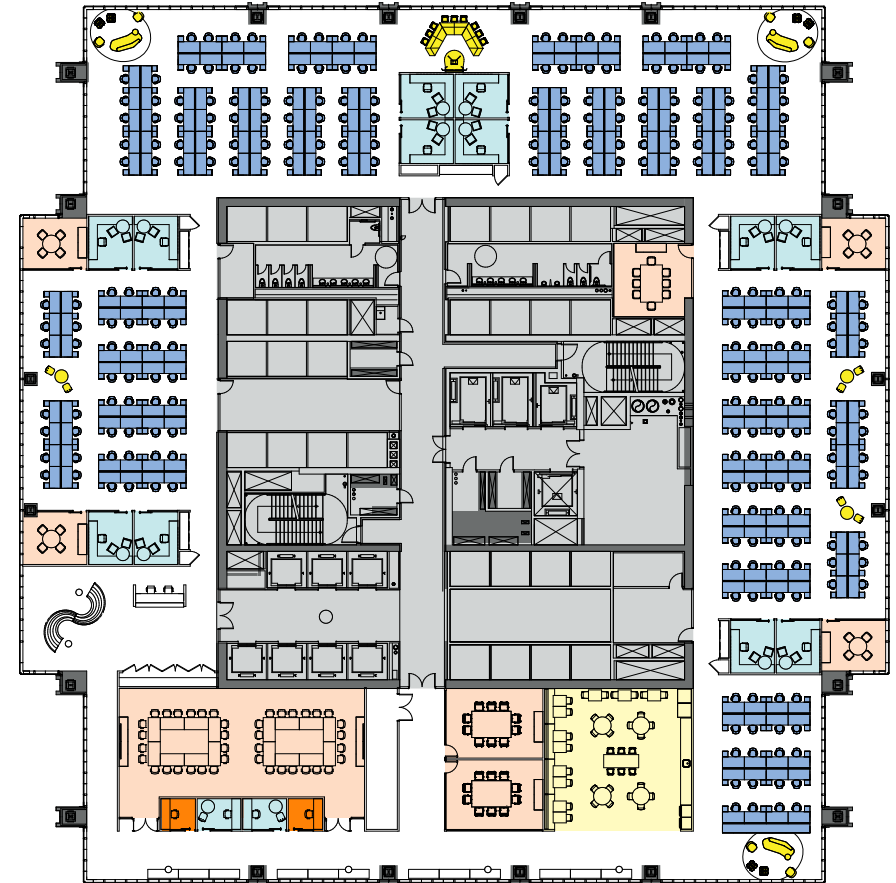

Creative Test Fits

Floor 36 - 42,754 RSF

Creative Test Fits

General Information

Interior Offices	14
Total Workstations	250
Total Work Seats	264
RSF/Work Seat	162

Support

	Seats
Conference Rooms	64
Open Collaboration	42
Phone Booth	2
Pantry/Café	52

Total Support

Total Work Seat : Conf. & Collaboration Seat	158	1 : 0.60
----------------------------------------------	-----	----------

Floor 42 - 44,110 RSF

Creative Test Fits

General Information

Interior Offices	12
Total Workstations	256
Total Work Seats	268
RSF/Work Seat	165

Support

	Seats
Conference Rooms	74
Open Collaboration	60
Phone Booth	7
Pantry/Café	22

Total Support

Total Work Seat : Conf. & Collaboration Seat 1 : 0.61

Floor 43 - 44,110 RSF

Creative Test Fits

General Information

Interior Offices	16
Total Workstations	360
Total Work Seats	377
RSF/Work Seat	117

Support

	Seats
Conference Rooms	42
Open Collaboration	122
Pantry/Café	24

Total Support 146

Total Work Seat : Conf. & Collaboration Seat 1 : 2.5