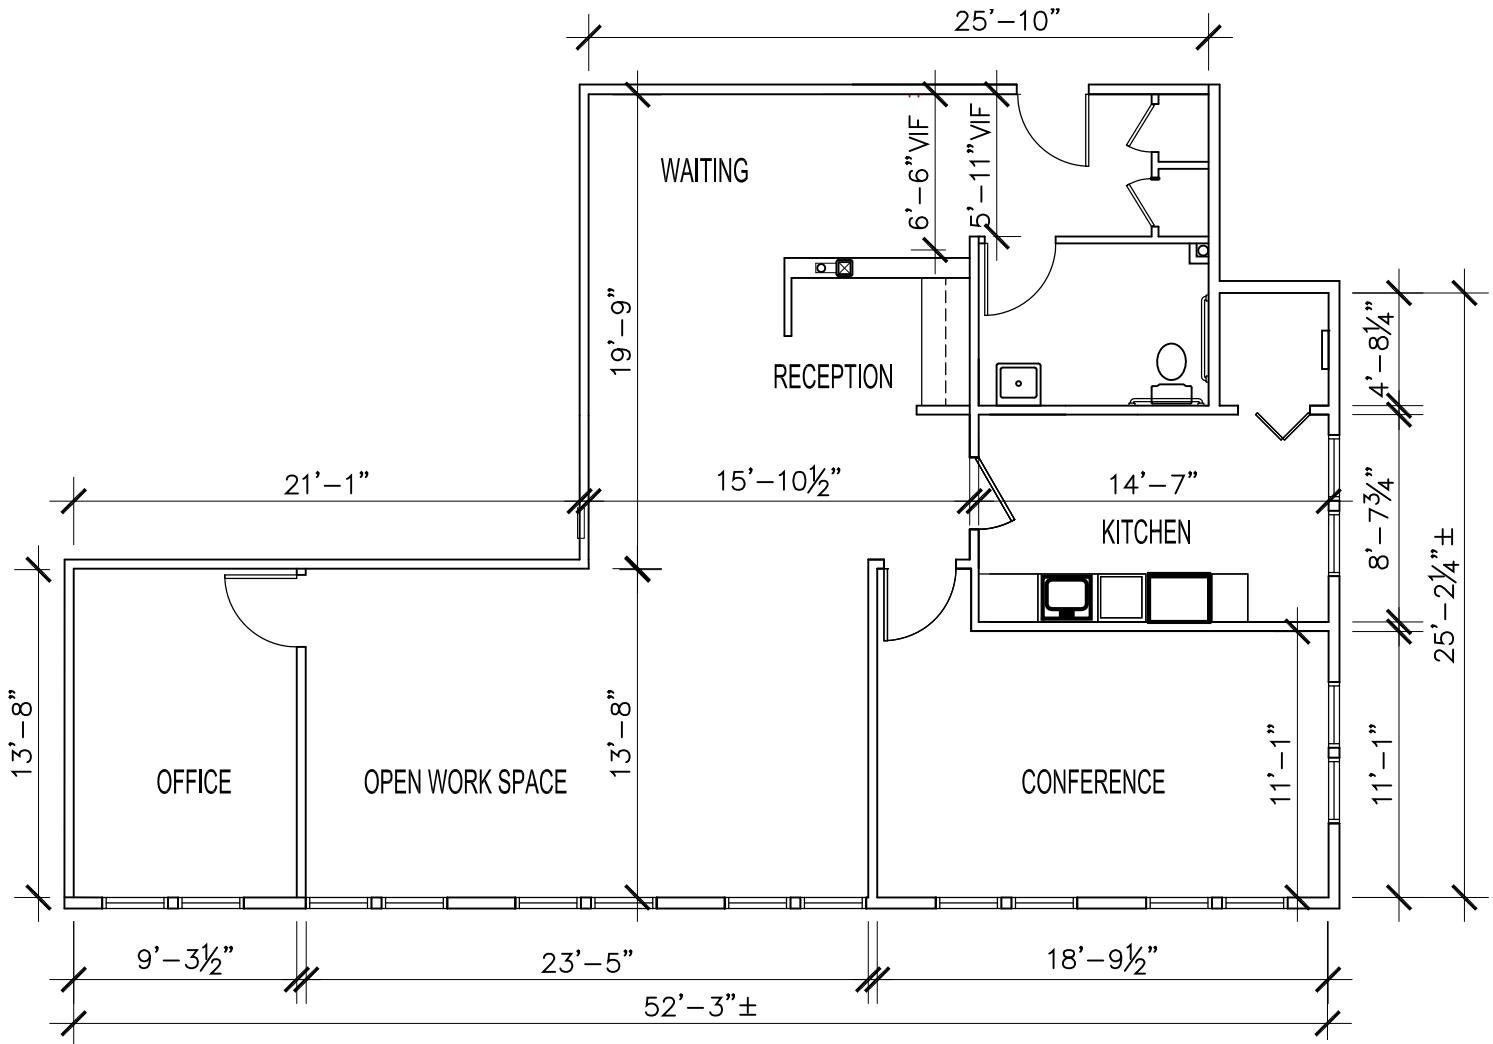

 **The Village at**
South County Commons
401-284-2951

SECOND FLOOR PLAN

1/16" = 1'-0"

1,478 RSF

BUILDING # 6

50 South County Commons Way, 2nd floor, Unit E5-B
South Kingstown, Rhode Island

Dimensions are subject to field verification.