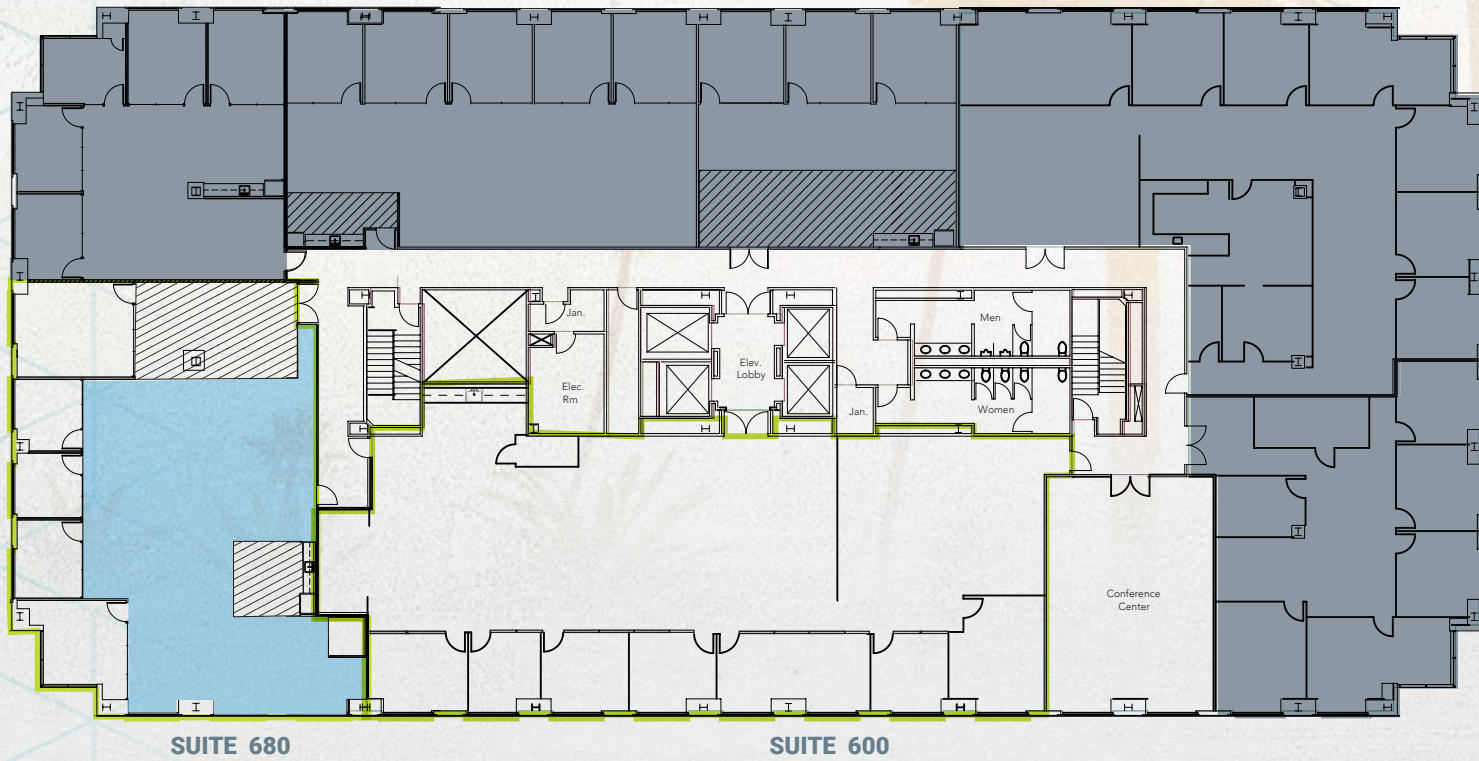

6TH FLOOR PLAN

Suite 600	Suite 680
-----------	-----------

6,061 SF

3,933 SF

■ Open Ceiling ▨ Polished Concrete