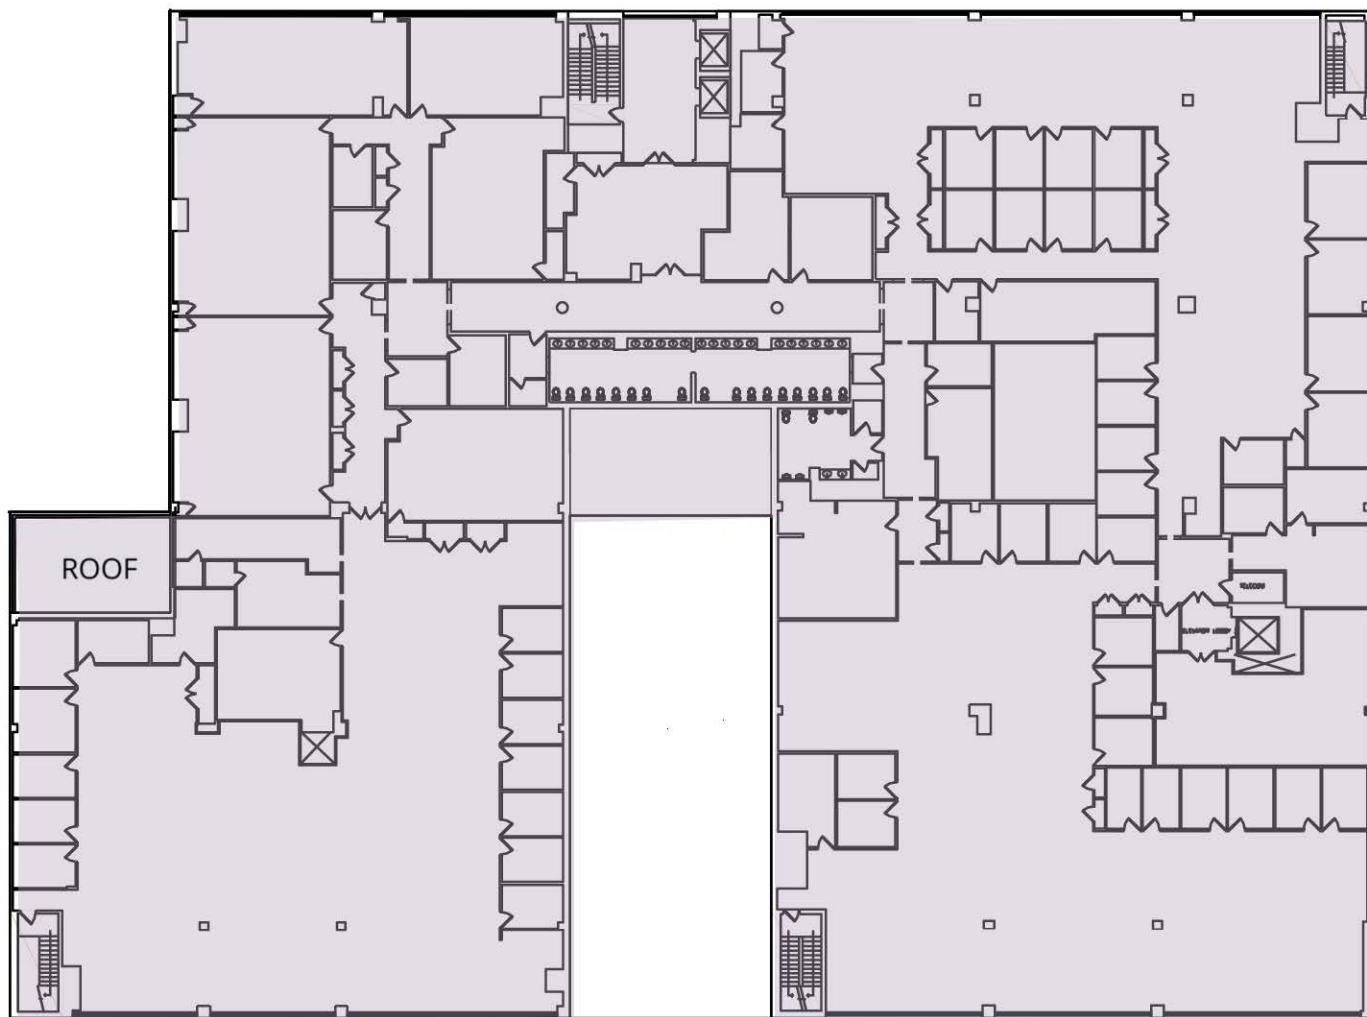

1630 East 15th Street
Brooklyn, NY 11229

E 15TH STREET

E 14TH STREET

Suite	Size
■ 3rd Floor - Full Floor	54,343 SF

Christina De Jesus **Chris Wittmann** **Jeffrey Rosenblatt**
917.470.1091 212.752.1041 917.543.8902
cdejesus@lpc.com cwittmann@lpc.com jrosenblatt@lpc.com

Lincoln