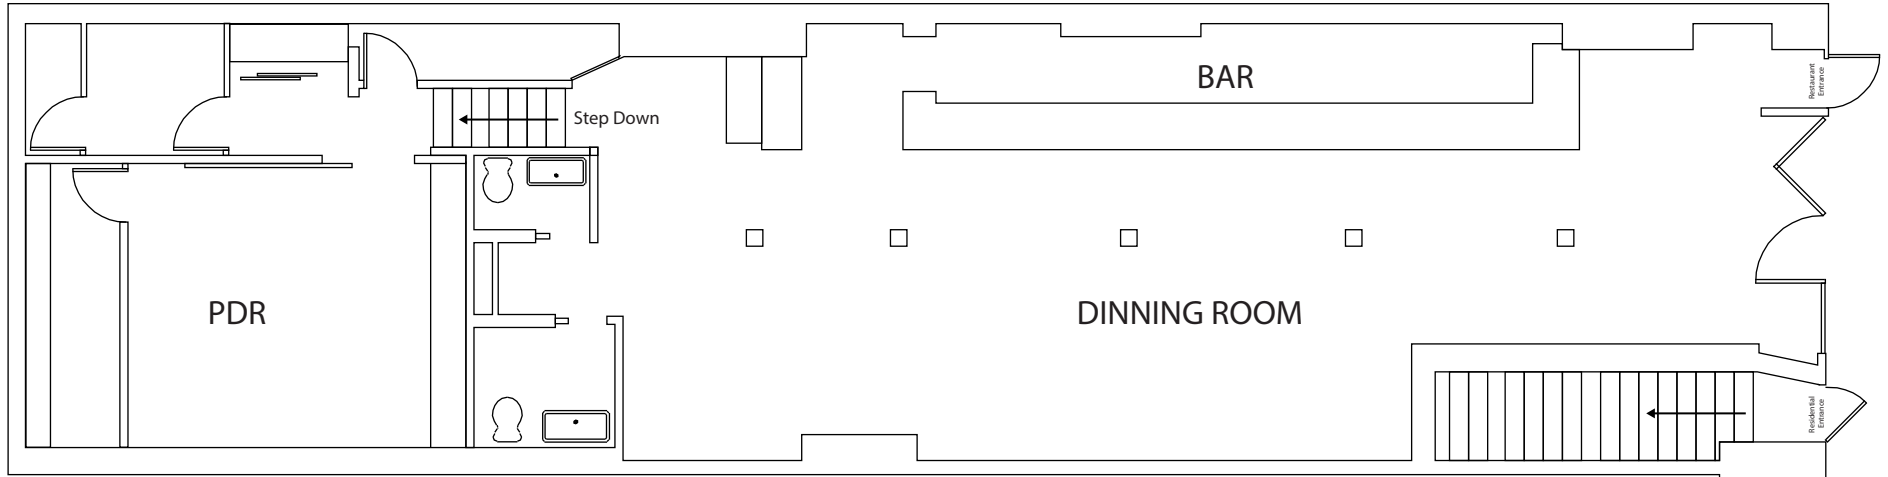

361 Greenwich Street

New York, NY 10013-2879

Size: 2,225 SF

← Harrison Street

Kitchen Level

Meadow Lane
Prepared foods - Flowers

Ground Floor

361
Greenwich Street ↑