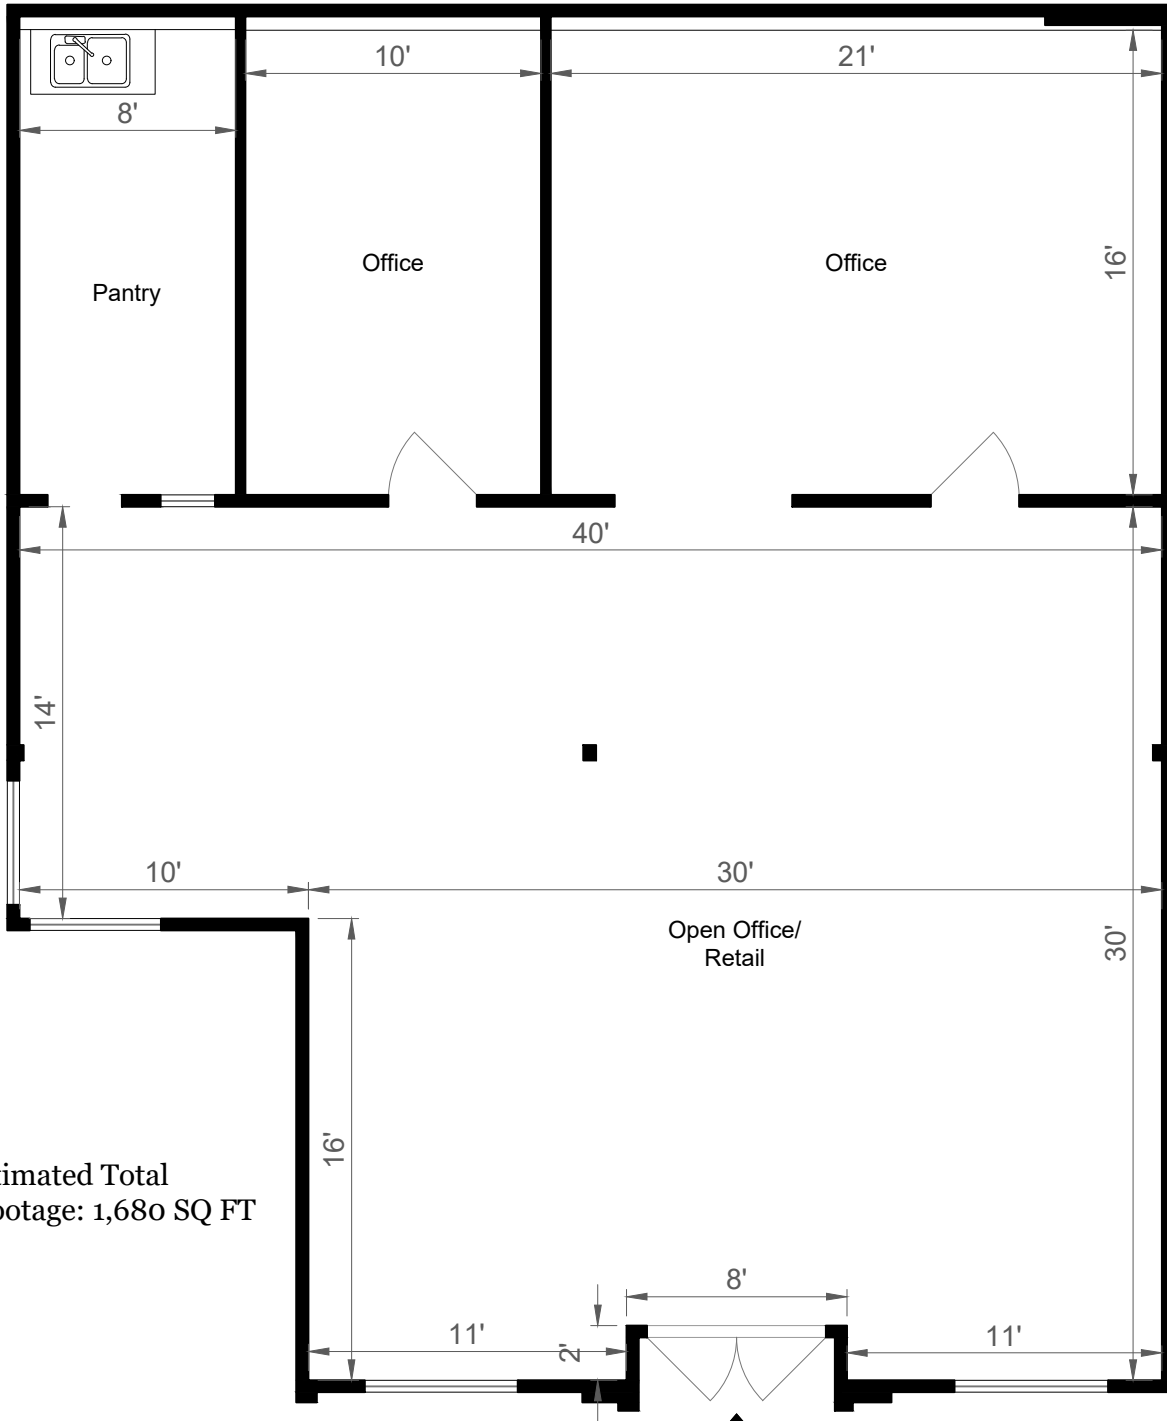

# 1501 EL CAMINO REAL | SUITE D

BELMONT, CA 94002

Estimated Total  
Square Footage: 1,680 SQ FT

FLOOR PLAN