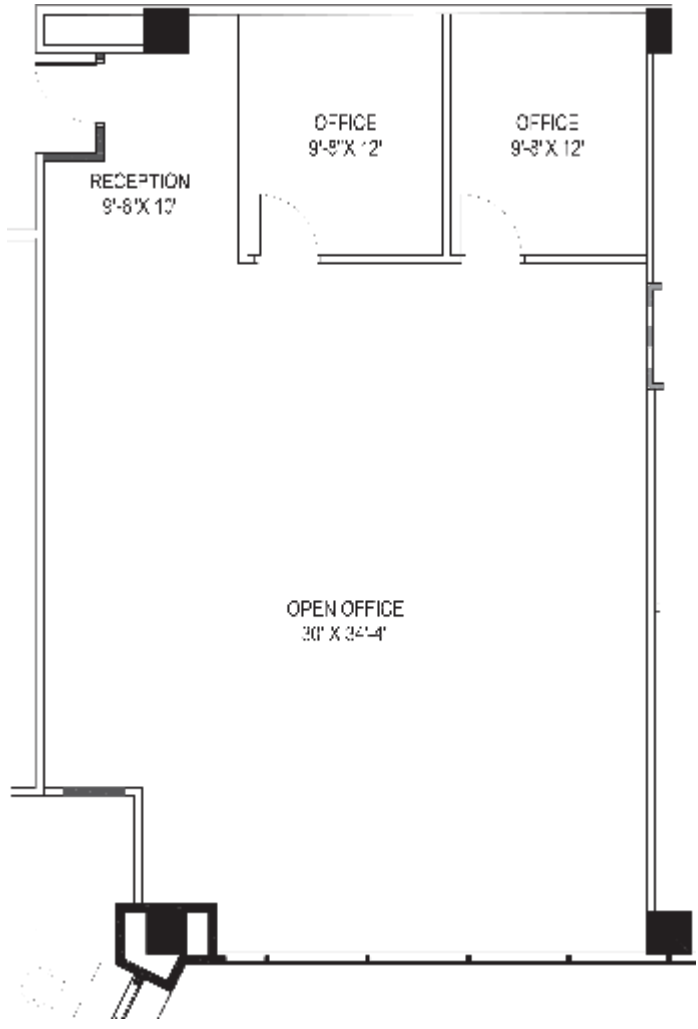

# ROCKY POINT CENTRE

3030 N Rocky Point Drive - Tampa, FL

Partial 3rd Floor: Suite 380

**1,678 RSF**