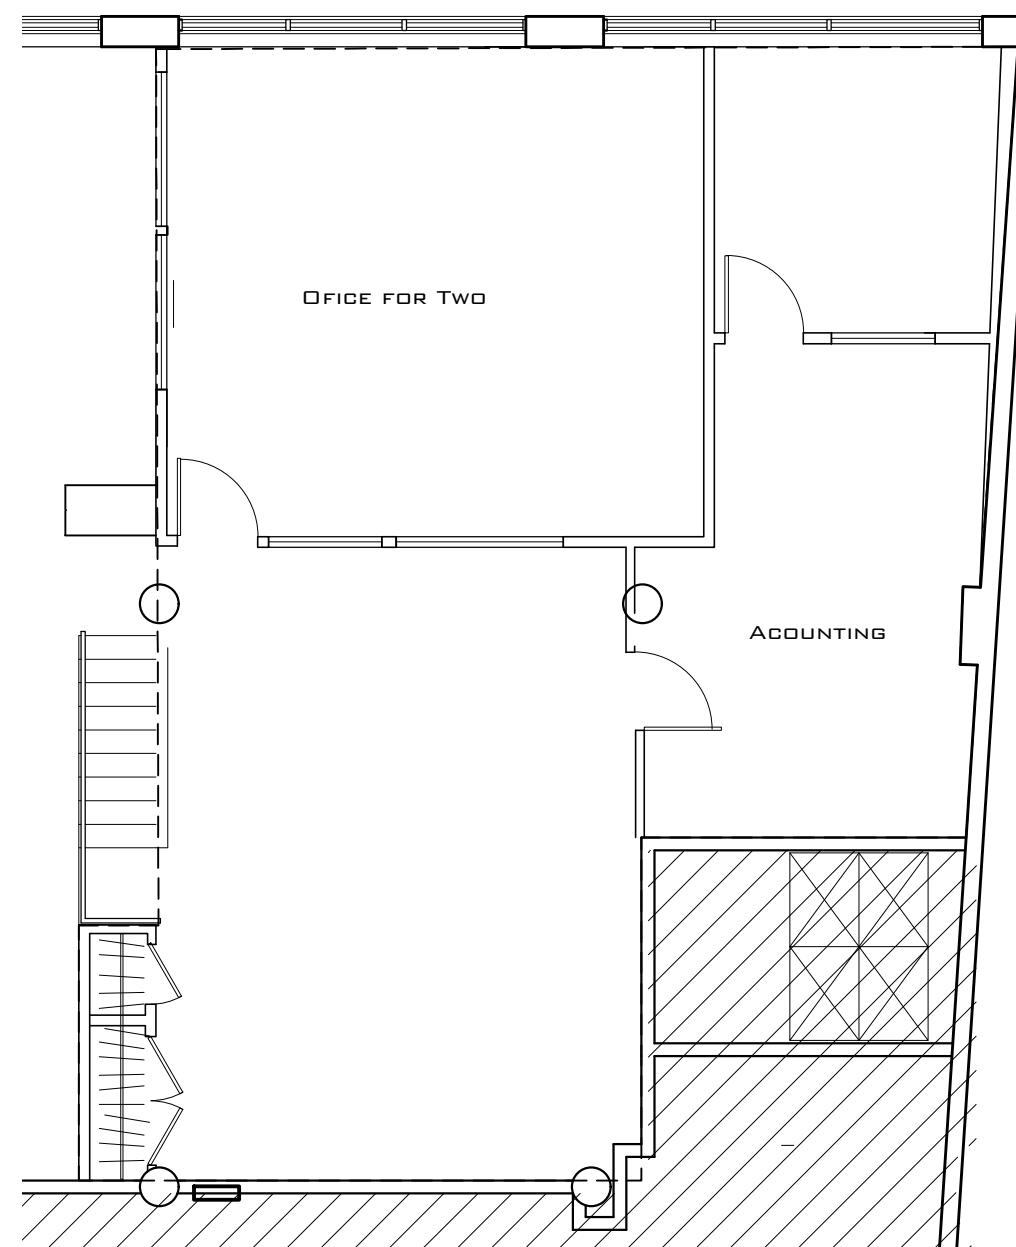

5TH FLOOR

MEZZANINE

SK-2

AVAILABLE SPACE

OFFICE - SUITE 500

5TH. FLOOR -6,000 SF

SCALE: NTS

DATE: 01.22.21

Note:
All furniture is for spatial &
design layout only. Alma
Realty does not provide
furniture unless otherwise
noted.

CITYVIEW PLAZA

36-36 33RD STREET
L.I.C., NEW YORK 11106

ALMA REALTY CO.

31-10 37th. AVE. SUITE 500
L.I.C., NEW YORK 11101
(718) 267-0300 Fax: (718) 267-0329