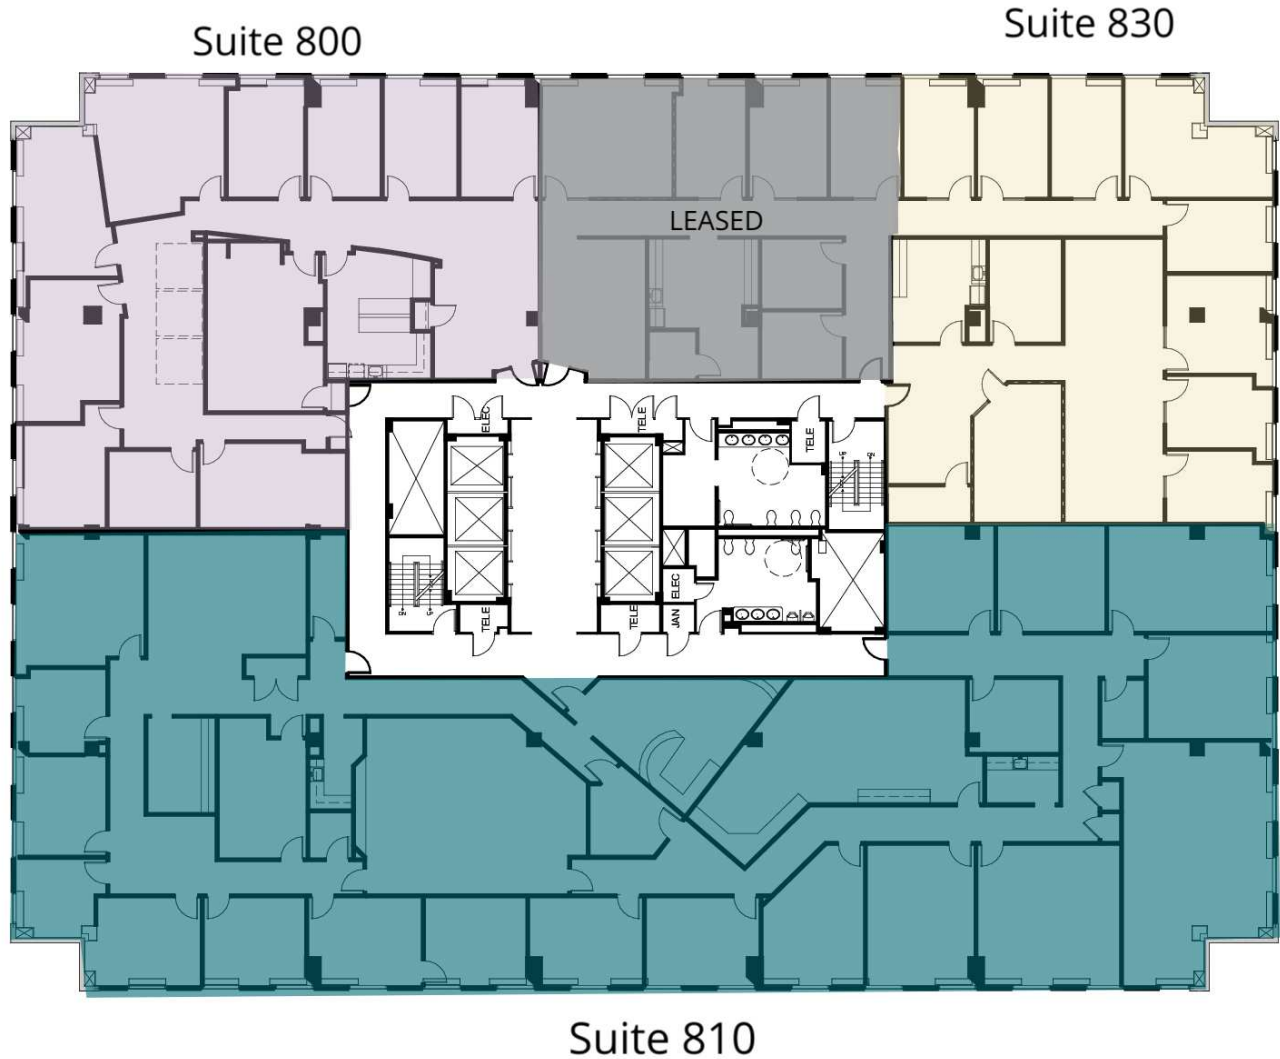

7th Floor

Arlington (National Landing), VA 22202

Suite	Size	Description	Virtual Tour
■ Suite 700	4,620 - 23,328 SF	Available Immediately. Furniture Included.	View Here
■ Suite 715	8,780 - 23,328 SF	Available Immediately	View Here
■ Suite 720	3,985 - 23,328 SF	Available Immediately	View Here
■ Suite 730	3,690 - 23,328 SF	Available Immediately	
■ Suite 740	2,253 - 23,328 SF	Available Immediately	

8th Floor

Arlington (National Landing), VA 22202

Suite	Size	Description	Virtual Tour
■ Suite 800	4,813 SF	Immediately	
■ Suite 810	11,164 SF	February 2024	
■ Suite 830	3,915 SF	Available Immediately	View Here