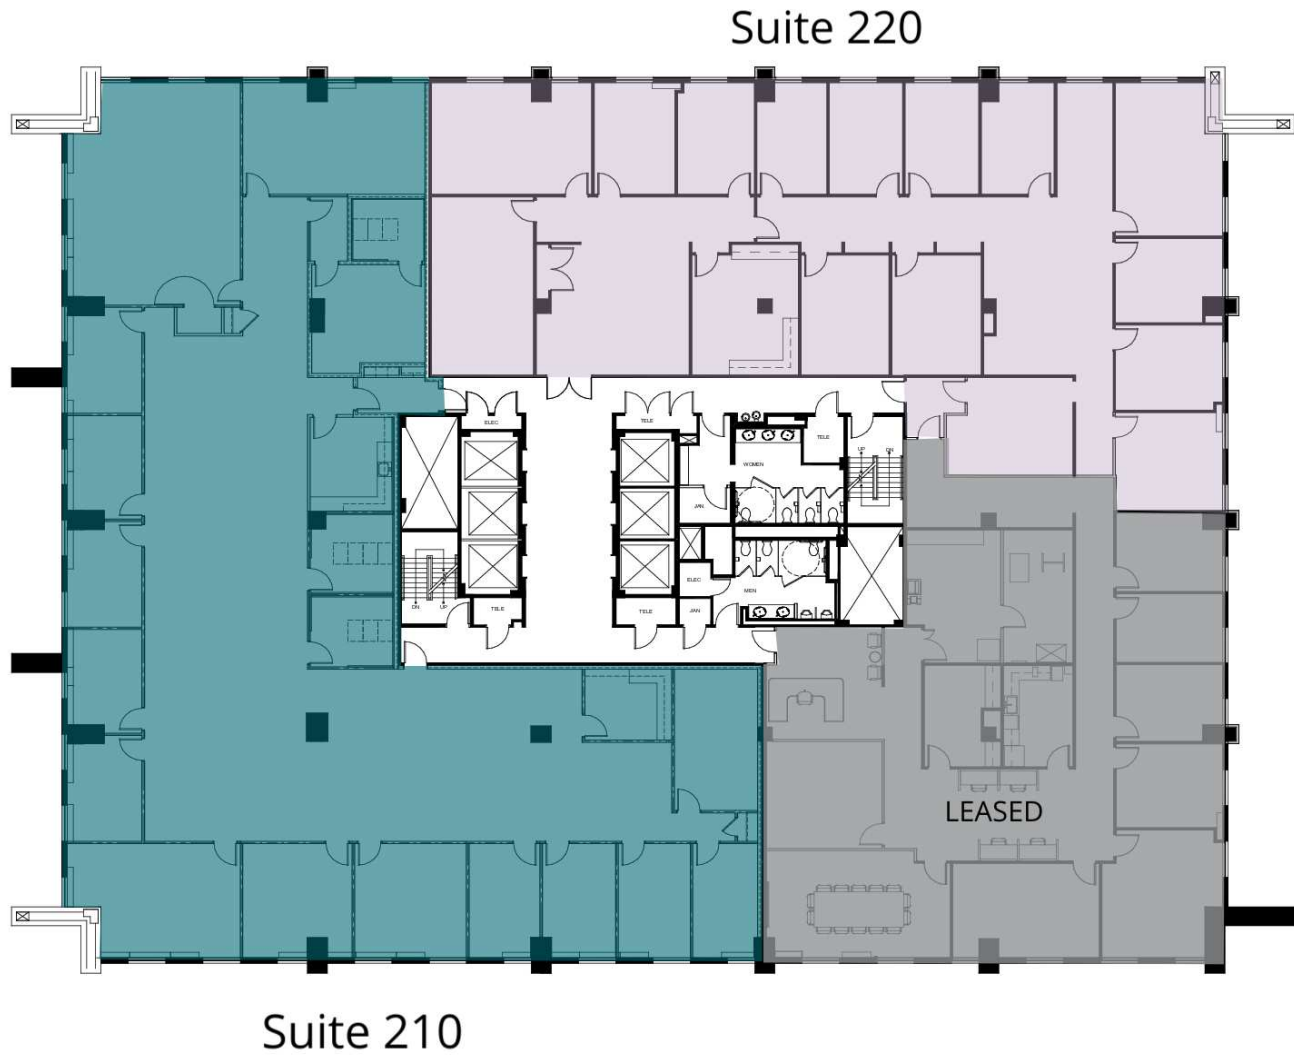

SAMPLE FULL FLOOR PLAN - OFFICE INTENSIVE

Summary

- 1 reception area
- 2 large conference rooms
- 1 small conference room
- 2 team rooms
- 58 offices
- 5 large offices
- 63 total offices
- 27 (6x8) workstations
- 1 pantry/workroom
- 2 small pantries
- 2 copies
- 1 lan room
- 1 file
- 1 storage

Plaza Level

Arlington (National Landing), VA 22202

Plaza - Suite P-100

Suite	Size	Description	Virtual Tour
■ Plaza - Suite P-100	21,756 SF	Available Immediately	View Here

Neil Alt

703.284.5868
nalt@lpc.com

Gary Cook

703.284.3379
gcook@lpc.com

Stoddie Nibley

703.284.5884
snibley@lpc.com

Lincoln

Suite	Size	Description	Virtual Tour
■ Suite 210	9,571 - 15,824 SF	Available Immediately	View Here
■ Suite 220	6,253 - 15,824 SF	Available Immediately	View Here