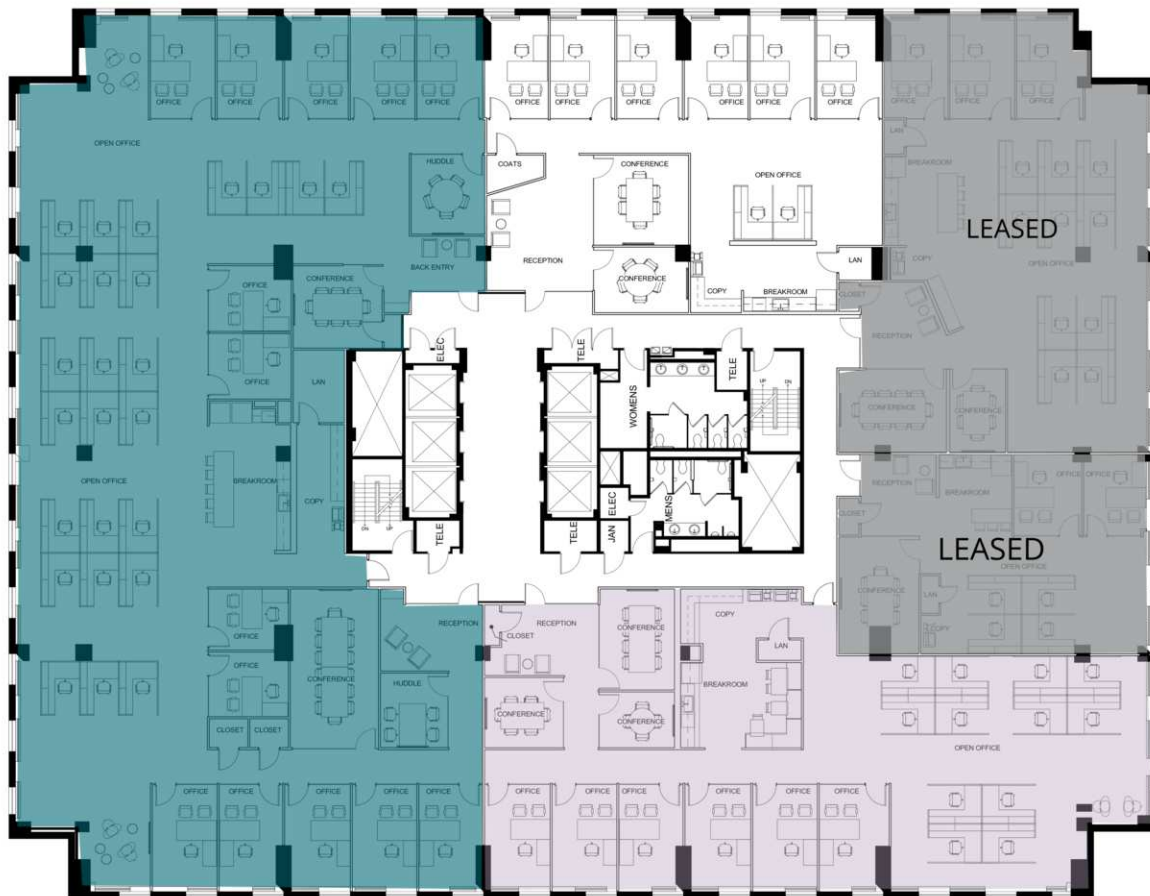

Spec Suite 1200

Spec Suite 1210

Suite	Size	Description	Virtual Tour
■ Spec Suite 1200	10,449 - 18,834 SF	Available Immediately. New Spec Suite.	View Here
■ Spec Suite 1210	5,072 - 18,834 SF	Available Immediately. New Spec Suite.	View Here
■ Spec Suite 1215	1,783 - 20,617 SF	Available Immediately. New Spec Suite.	View Here
■ Spec Suite 1230	3,313 - 18,834 SF	Available Immediately. New Spec Suite.	View Here