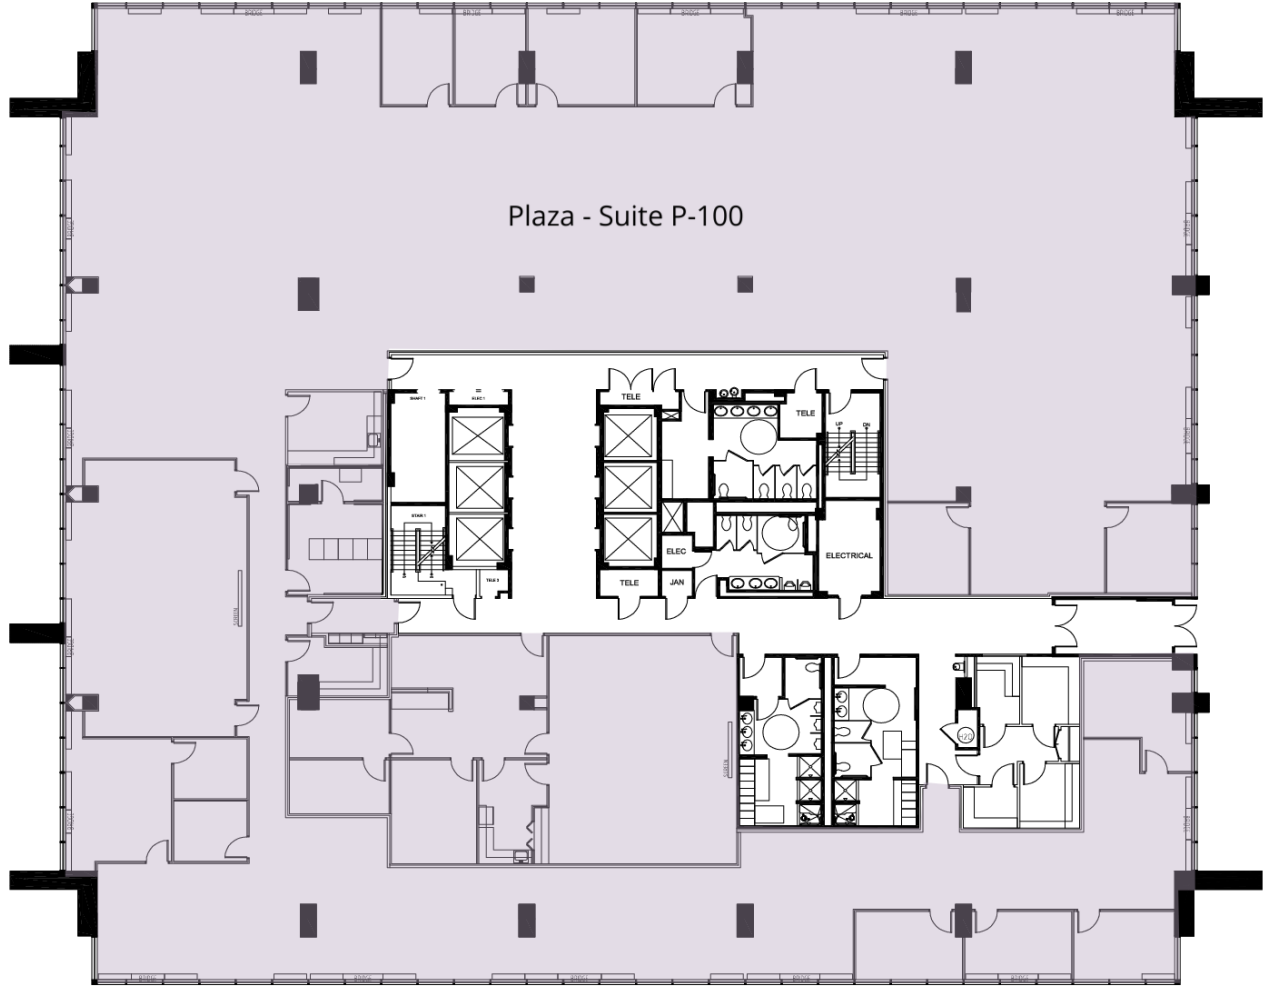

Gary Cook

703.284.3379
gcook@lpc.com

Stoddie Nibley

703.284.5884
snibley@lpc.com

Lincoln

SAMPLE FULL FLOOR PLAN - OPEN PLAN

Summary

- 1 reception area
- 1 large conference room
- 2 small conference rooms
- 4 team rooms
- 17 offices
- 134 (6x8) workstations
- 1 pantry/breakroom
- 2 copies
- 1 LAN room
- 1 coffee

SAMPLE FULL FLOOR PLAN - OFFICE INTENSIVE

Summary

- 1 reception area
- 2 large conference rooms
- 1 small conference room
- 2 team rooms
- 58 offices
- 5 large offices
- 63 total offices
- 27 (6x8) workstations
- 1 pantry/workroom
- 2 small pantries
- 2 copies
- 1 lan room
- 1 file
- 1 storage

Plaza Level

Arlington (National Landing), VA 22202

Plaza - Suite P-100

Suite	Size	Description	Virtual Tour
■ Plaza - Suite P-100	21,756 SF	Available Immediately	View Here

Neil Alt

703.284.5868
nalt@lpc.com

Gary Cook

703.284.3379
gcook@lpc.com

Stoddie Nibley

703.284.5884
snibley@lpc.com

Lincoln

Suite	Size	Description	Virtual Tour
■ Suite 210	9,571 - 15,824 SF	Available Immediately	View Here
■ Suite 220	6,253 - 15,824 SF	Available Immediately	View Here