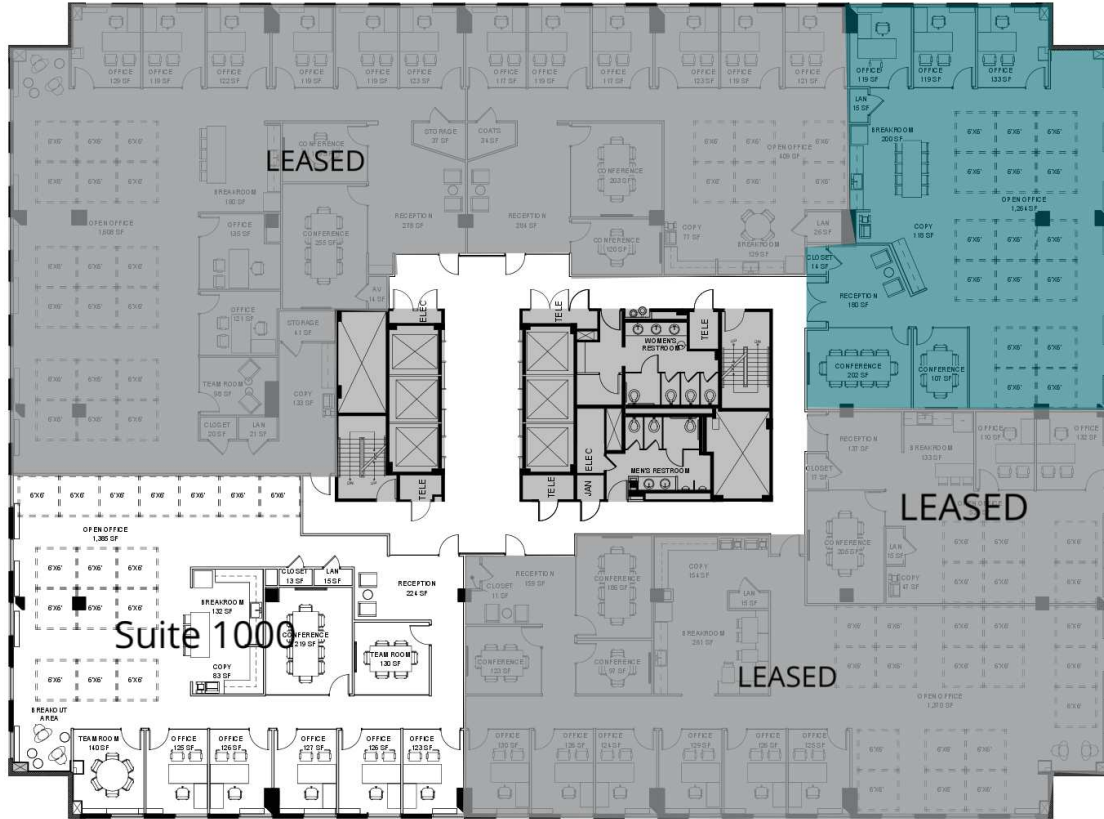

8th Floor

Arlington (National Landing), VA 22202

Suite	Size	Description	Virtual Tour
■ Suite 800	4,813 SF	Immediately	
■ Suite 810	11,164 SF	February 2024	
■ Suite 830	3,915 SF	Available Immediately	View Here

10th Floor

Arlington (National Landing), VA 22202

Suite 1020

Suite	Size	Description	Virtual Tour
Suite 1000	4,296 SF	January 2024	
■ Suite 1020	3,323 SF	Available Immediately	View Here

Neil Alt

703.284.5868
nalt@lpc.com