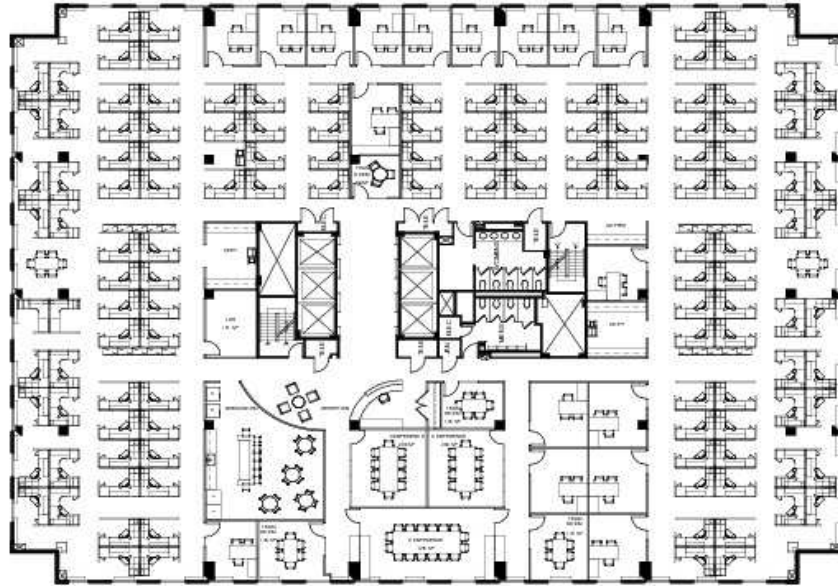

Gary Cook

703.284.3379
gcook@lpc.com

Stoddie Nibley

703.284.5884
snibley@lpc.com

Lincoln

SAMPLE FULL FLOOR PLAN - OPEN PLAN

Summary

- 1 reception area
- 1 large conference room
- 2 small conference rooms
- 4 team rooms
- 17 offices
- 134 (6x8) workstations
- 1 pantry/breakroom
- 2 copies
- 1 LAN room
- 1 coffee

SAMPLE FULL FLOOR PLAN - OFFICE INTENSIVE

Summary

- 1 reception area
- 2 large conference rooms
- 1 small conference room
- 2 team rooms
- 58 offices
- 5 large offices
- 63 total offices
- 27 (6x8) workstations
- 1 pantry/workroom
- 2 small pantries
- 2 copies
- 1 lan room
- 1 file
- 1 storage