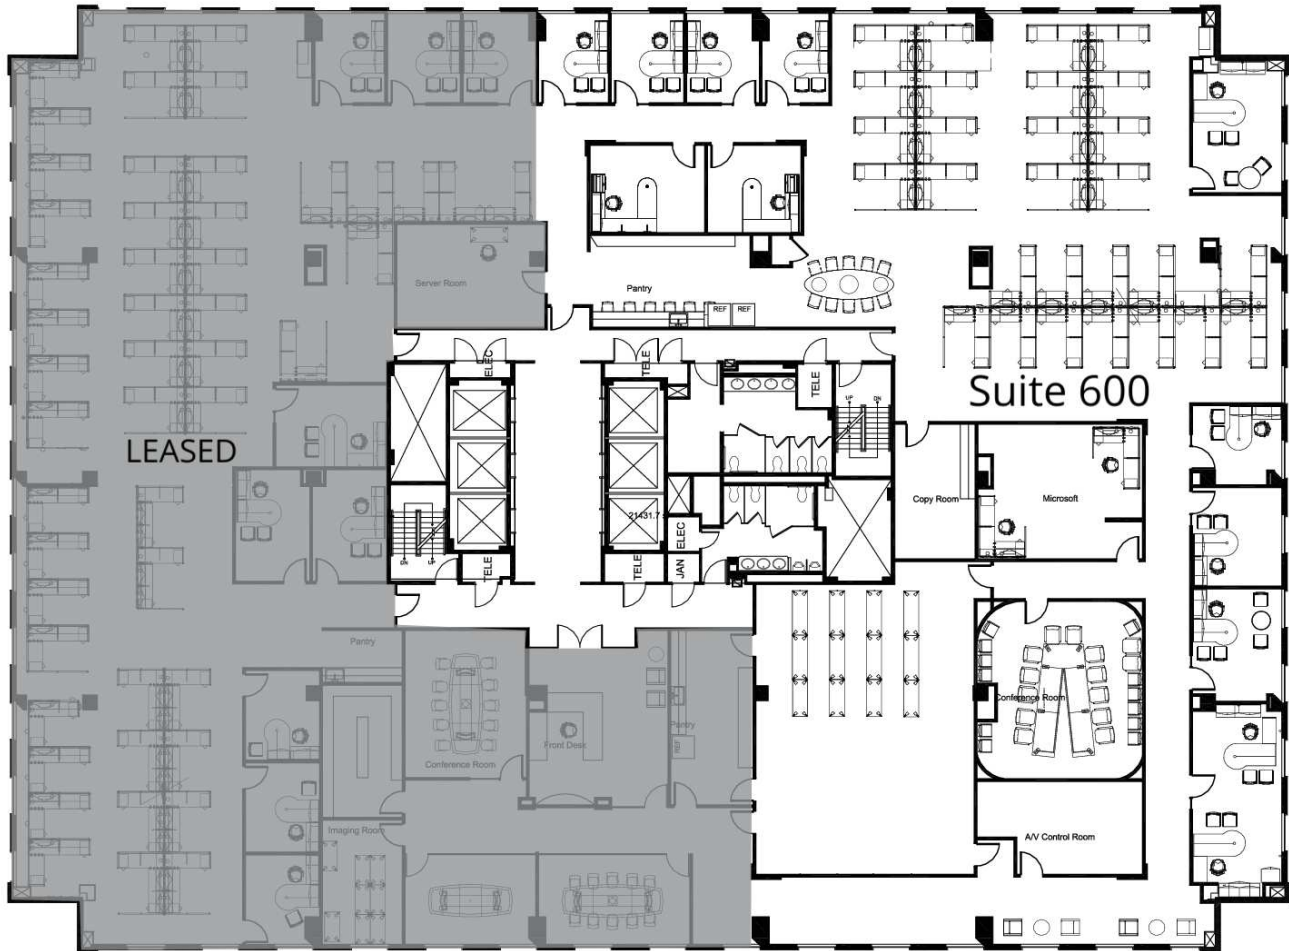

1401 S CLARK STREET

6th Floor

Arlington (National Landing), VA 22202

Suite

Suite 600

Size

11,617 SF

Description

Available Immediately

Neil Alt

703.284.5868
nalt@lpc.com

Gary Cook

703.284.3379
gcook@lpc.com

Stoddie Nibley

703.284.5884
snibley@lpc.com

Lincoln