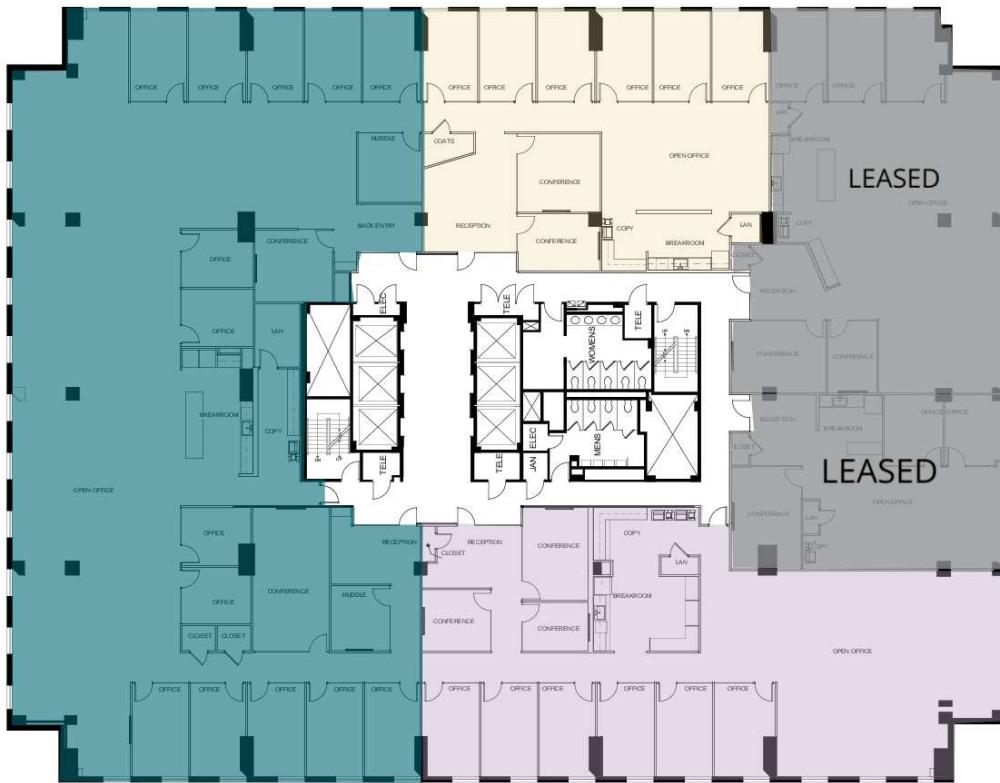

12th Floor

Arlington (National Landing), VA 22202

Spec Suite 1200

Spec Suite 1230

Spec Suite 1201

Suite	Size	Description	Virtual Tour
■ Spec Suite 1200	10,449 - 18,834 SF	Available Immediately. New Spec Suite.	View Here
■ Spec Suite 1210	5,072 - 18,834 SF	Available Immediately. New Spec Suite.	View Here
■ Spec Suite 1230	3,313 - 18,834 SF	Available Immediately. New Spec Suite.	View Here