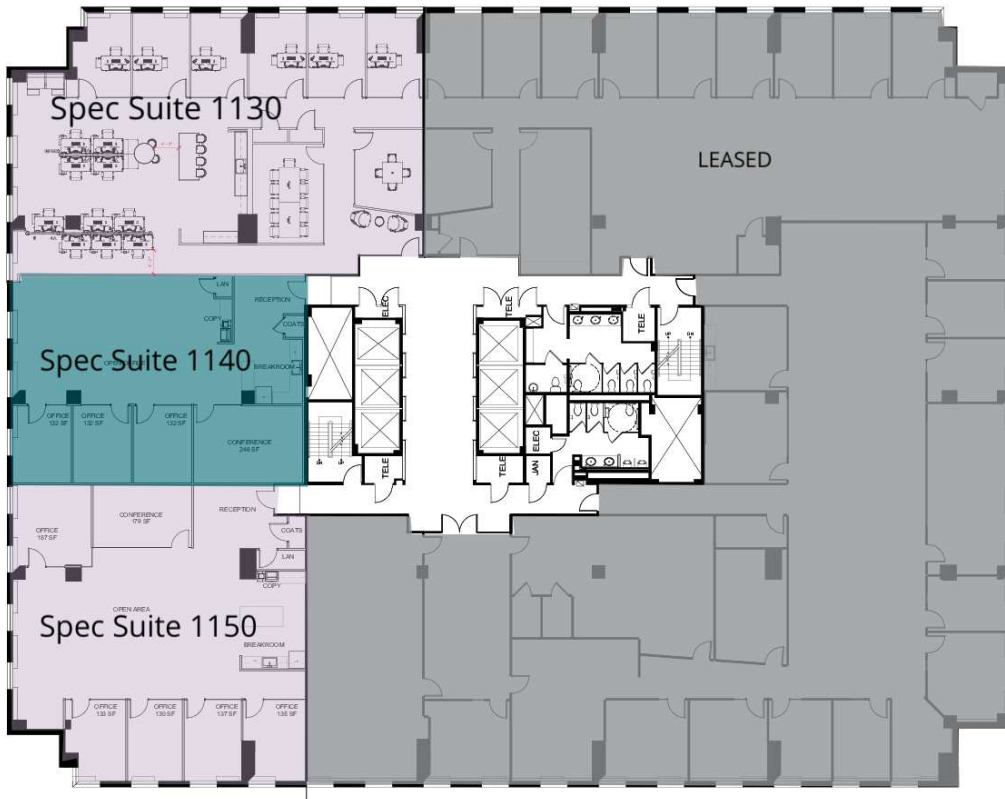

10th Floor

Arlington (National Landing), VA 22202

Suite 1020

Suite	Size	Description	Virtual Tour
Suite 1000	4,296 SF	January 2024	
■ Suite 1020	3,323 SF	Available Immediately	View Here

Neil Alt

703.284.5868
nalt@lpc.com

Suite	Size	Description	Virtual Tour
■ Spec Suite 1130	3,822 SF	Available Immediately. New Spec Suite.	View Here
■ Spec Suite 1140	2,282 SF	Available Immediately. New Spec Suite.	View Here
■ Spec Suite 1150	3,151 SF	Available Immediately. New Spec Suite.	View Here