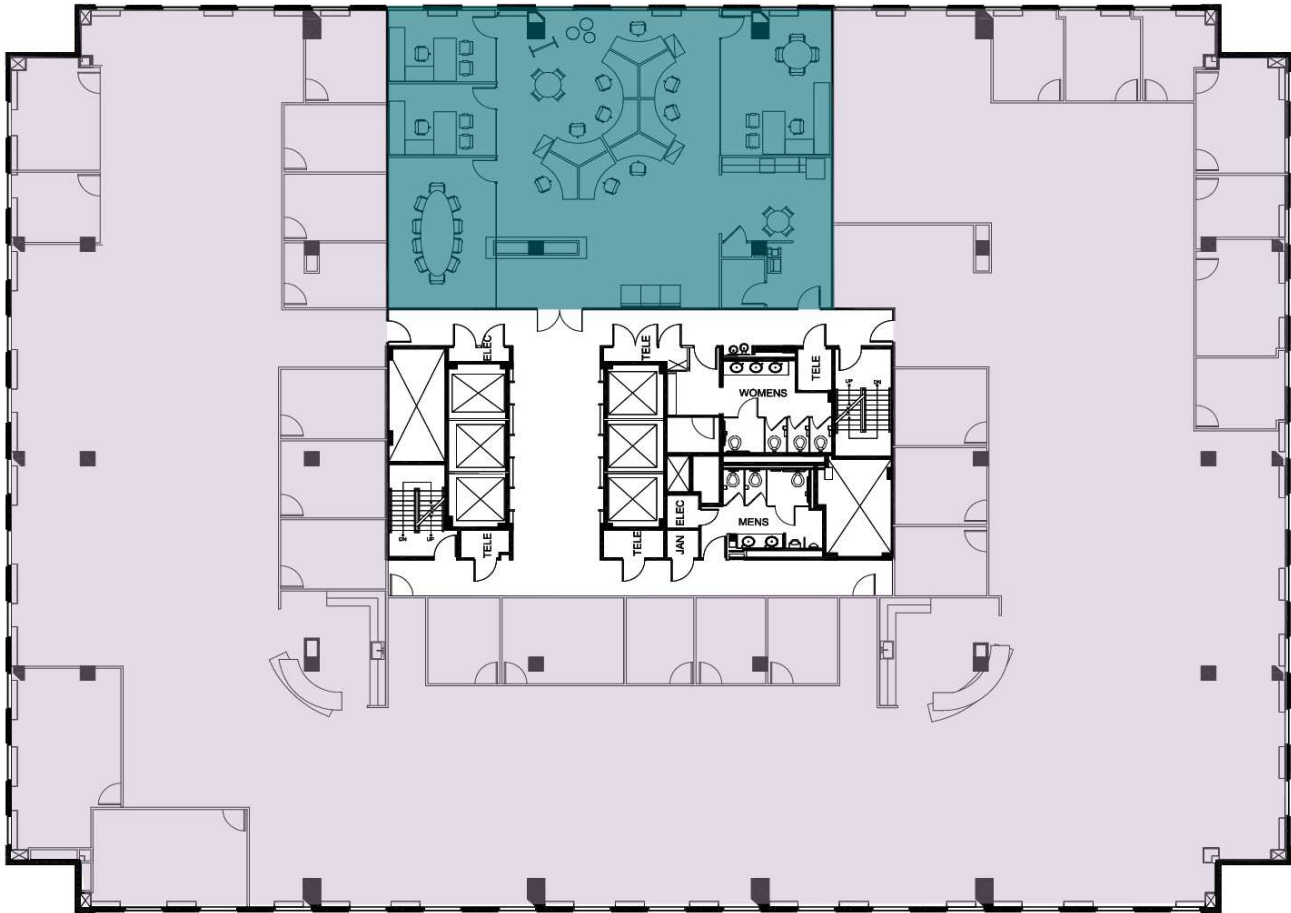

Suite 310

Suite	Size	Description	Virtual Tour
■ Suite 300	15,392 - 22,807 SF	Available Immediately	View Here
■ Suite 310	7,415 - 22,807 SF	Available Immediately	

Neil Alt

703.284.5868
nalt@lpc.com

Gary Cook

703.284.3379
gcook@lpc.com

Stoddie Nibley

703.284.5884
snibley@lpc.com

Lincoln

Suite 410

Suite 400

Suite	Size	Description	Virtual Tour
■ Suite 400	20,176 - 23,313 SF	Available Immediately	View Here
■ Suite 410	3,137 - 23,313 SF	Available Immediately	View Here