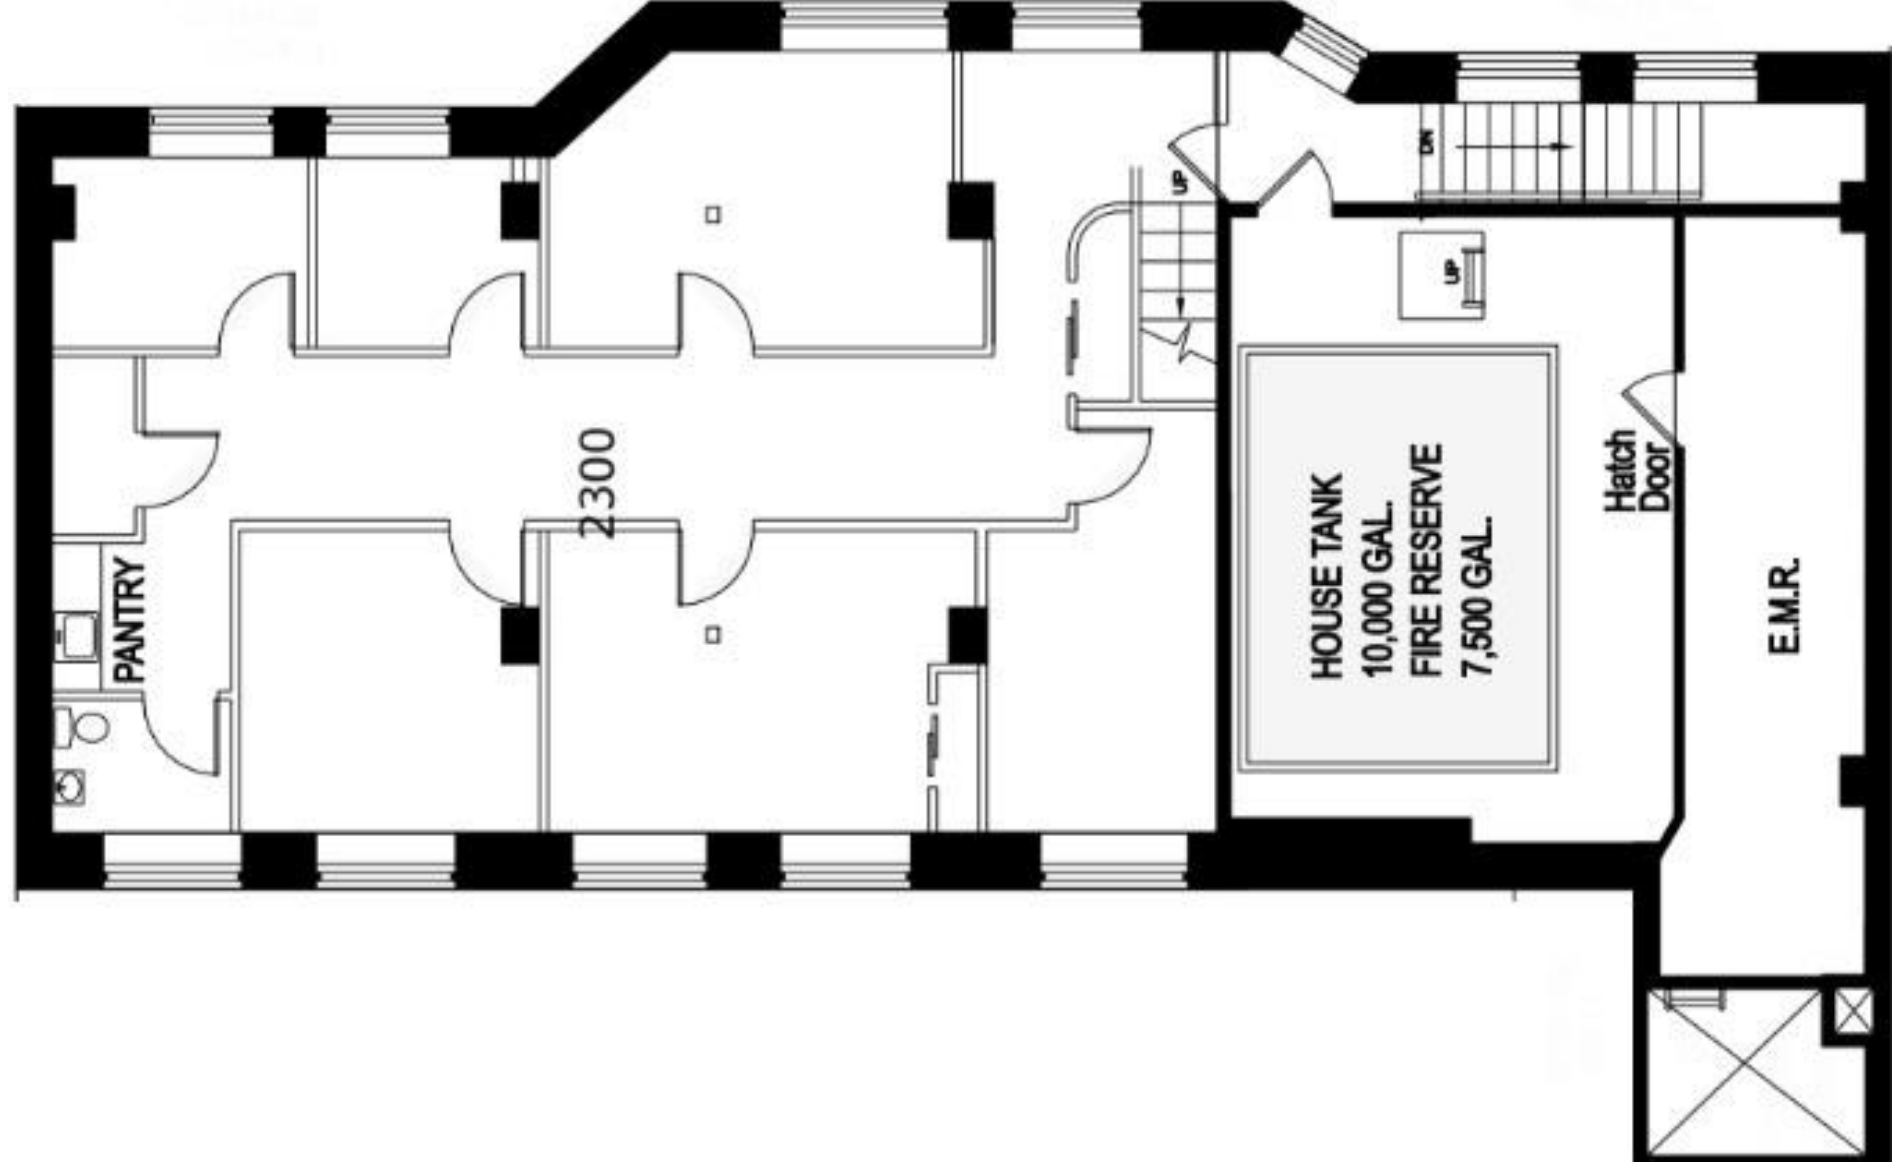

PANTRY

2300

HOUSE TANK
10,000 GAL.
FIRE RESERVE
7,500 GAL.

Hatch
Door

E.M.R.

UP

UP

UP