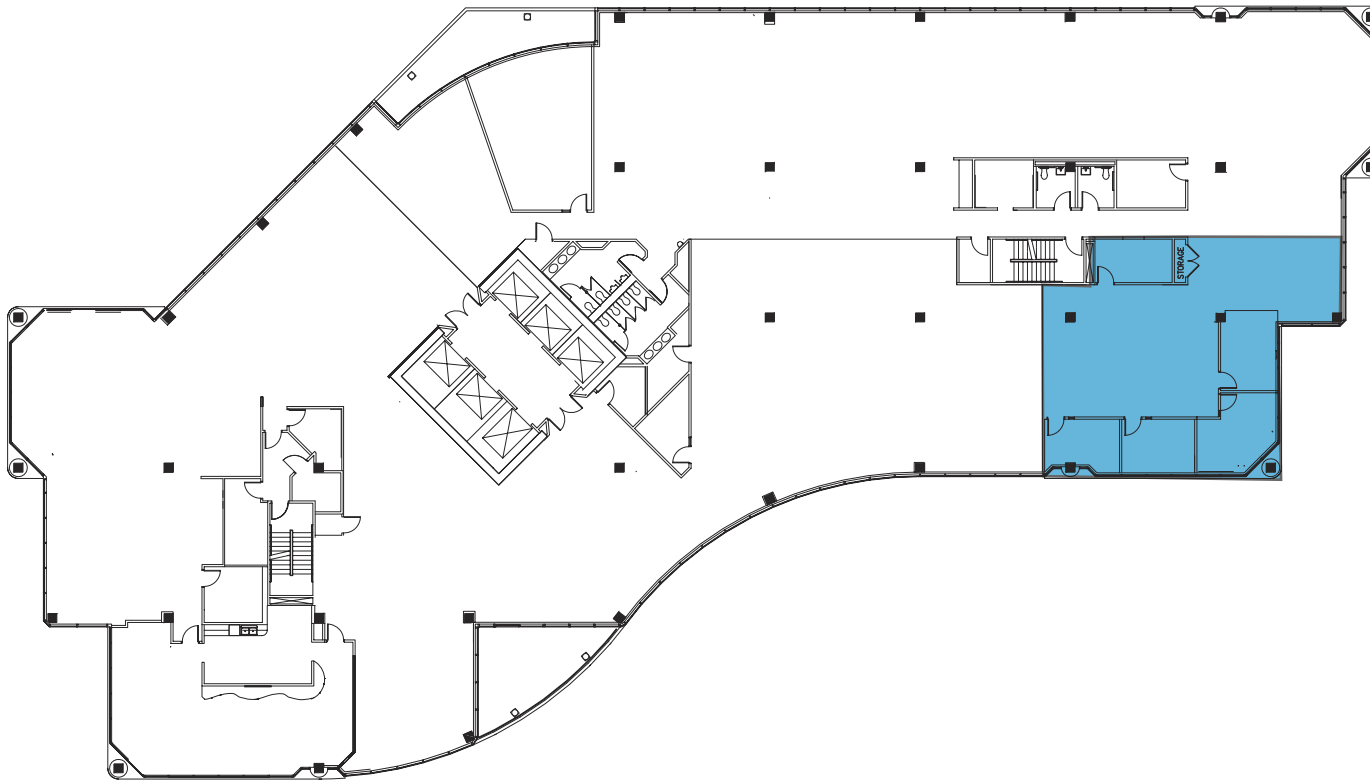

MERIDIAN THREE

4200 West Cypress Street | Tampa

Suite 875 | 2,666 RSF

Disclaimer: The above floor plan is not to scale.
The available space shown is believed to be correct but is subject to change.

LAUREN COUP | 813-673-6006
SR. DIRECTOR OF LEASING