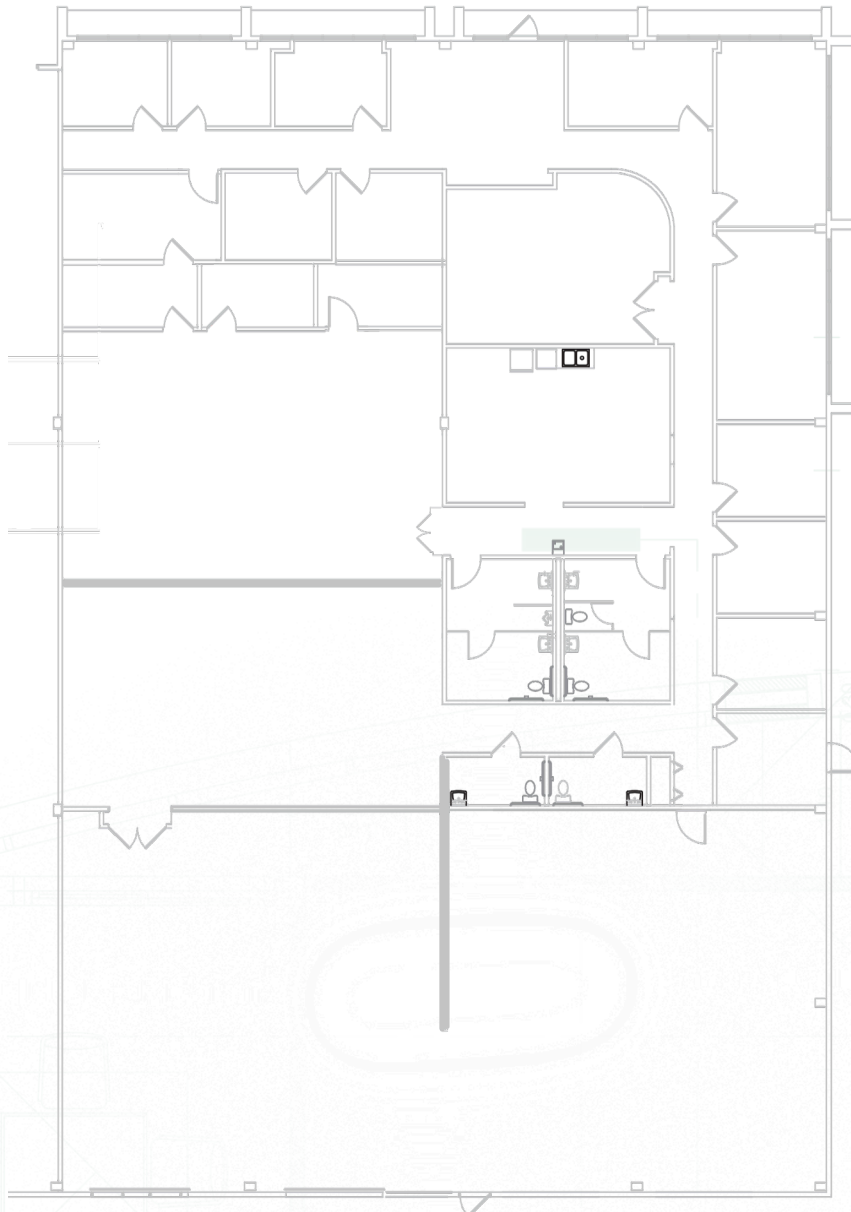

Suite 300

14175 ICOT Blvd, Largo FL

12,000 SF

Hayden Peiker
Commercial Specialist
Hayden@cprteam.com
(727) 480-5288

Kevin Yeager
Commercial Specialist
Kevin@cprteam.com
(727) 214-4590

COMMERCIAL PARTNERS REALTY
PINELLAS • HILLSBOROUGH • PASCO • MANATEE