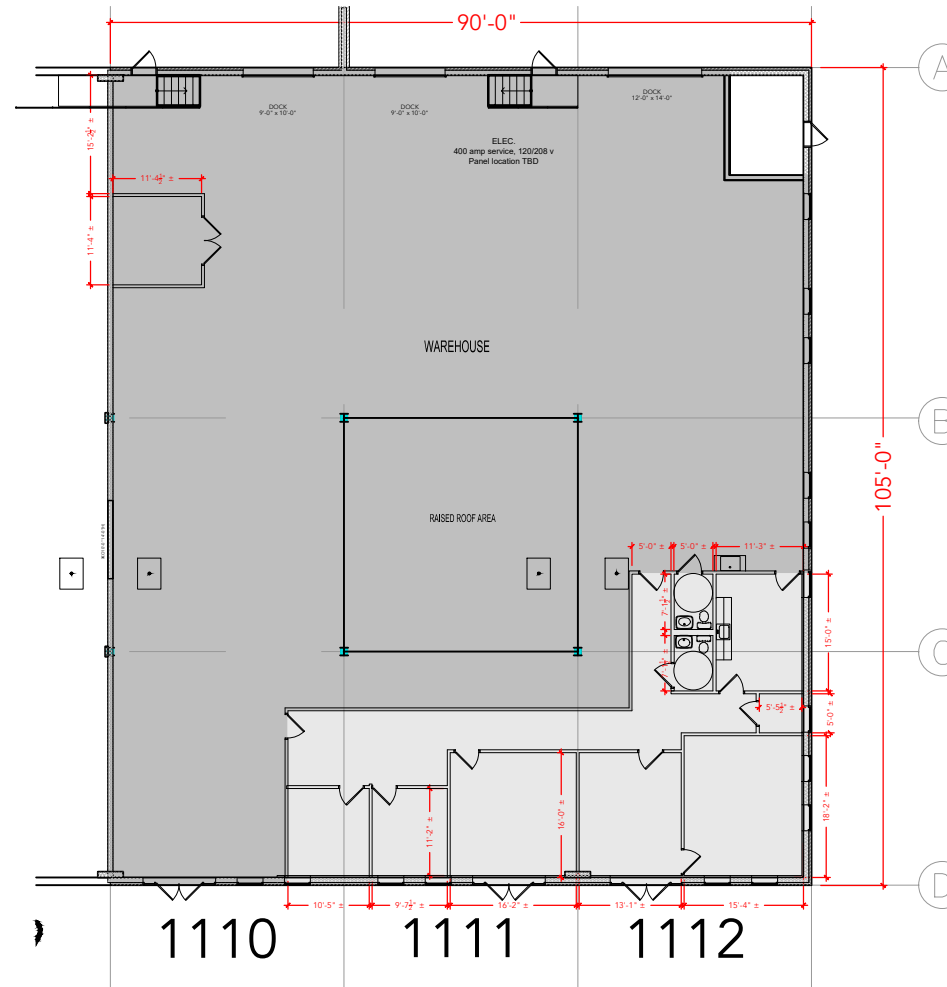

**TOTAL SF AVAILABLE - 9,305 SF**

OFFICE - 1,930 SF

WAREHOUSE SF - 7,375 SF

[Click to access CADD file](#)

Key Plan

Floor Plan