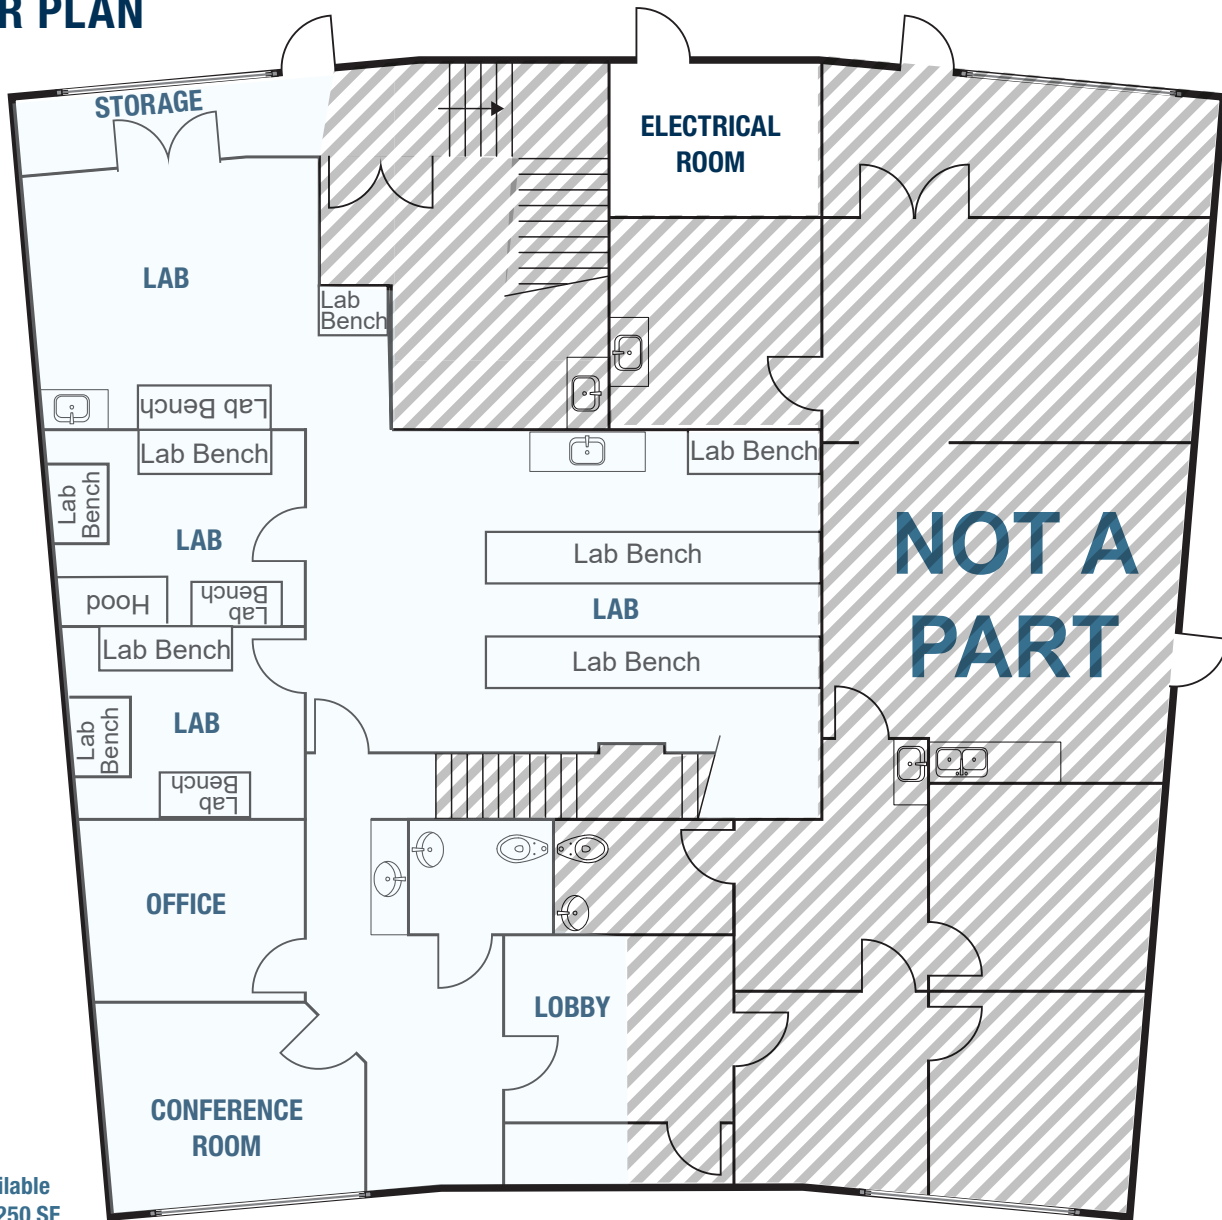

FOR LEASE

9924 MESA RIM ROAD, SUITE B

SAN DIEGO, CA 92121

FLOOR PLAN

Available
±2,250 SF