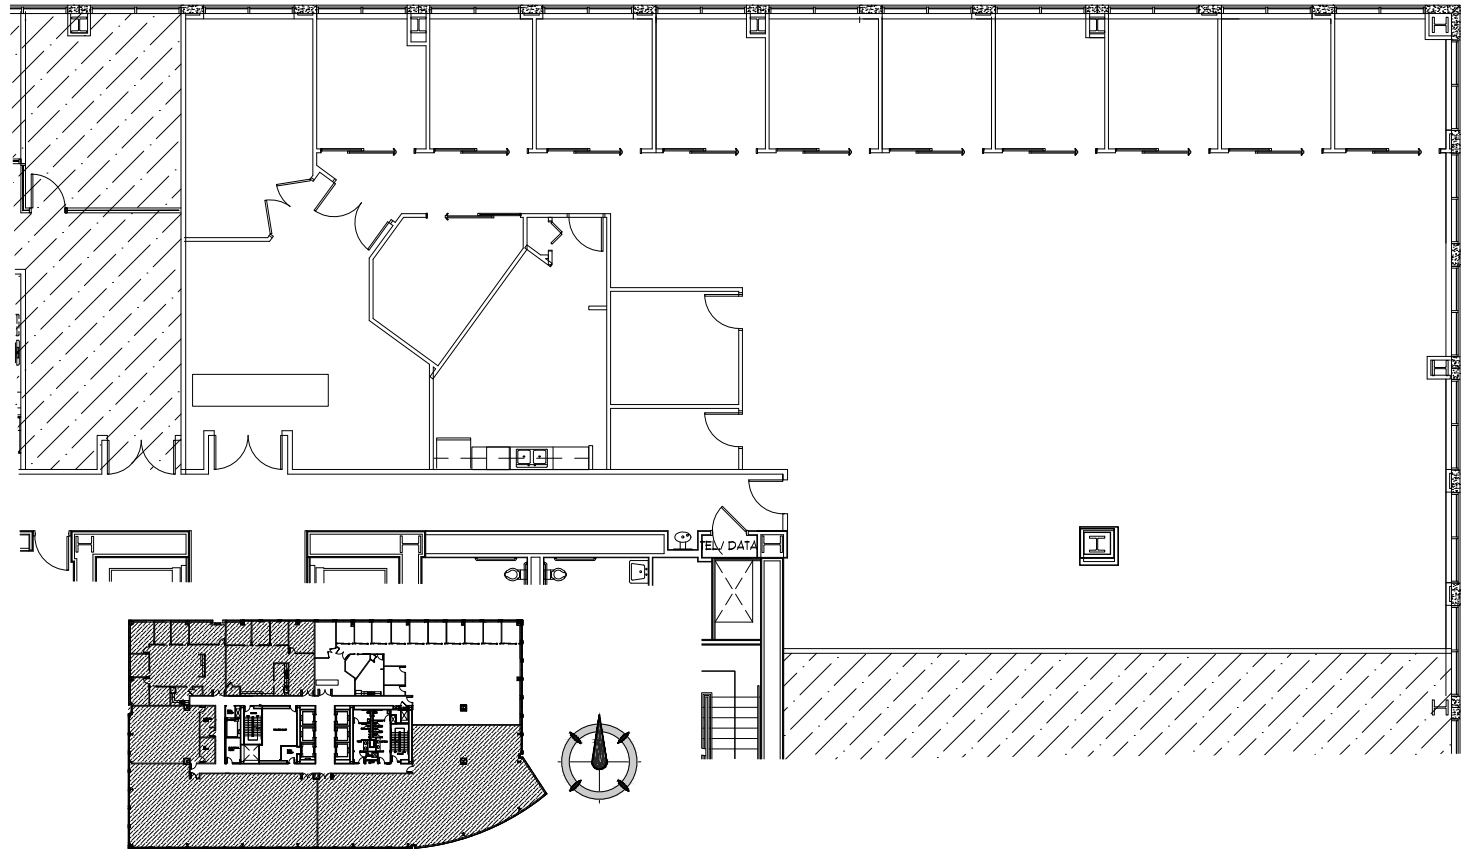

CITYPLACE TOWER

525 Okeechobee Blvd., West Palm Beach, FL

SUITE 750

6,778 SF

[VIEW VIRTUAL TOUR](#)

RENT READY
EXISTING BUILDOUT

For more information, please contact:

JON BLUNK
President
561.288.9556
jblunk@tcrefl.com