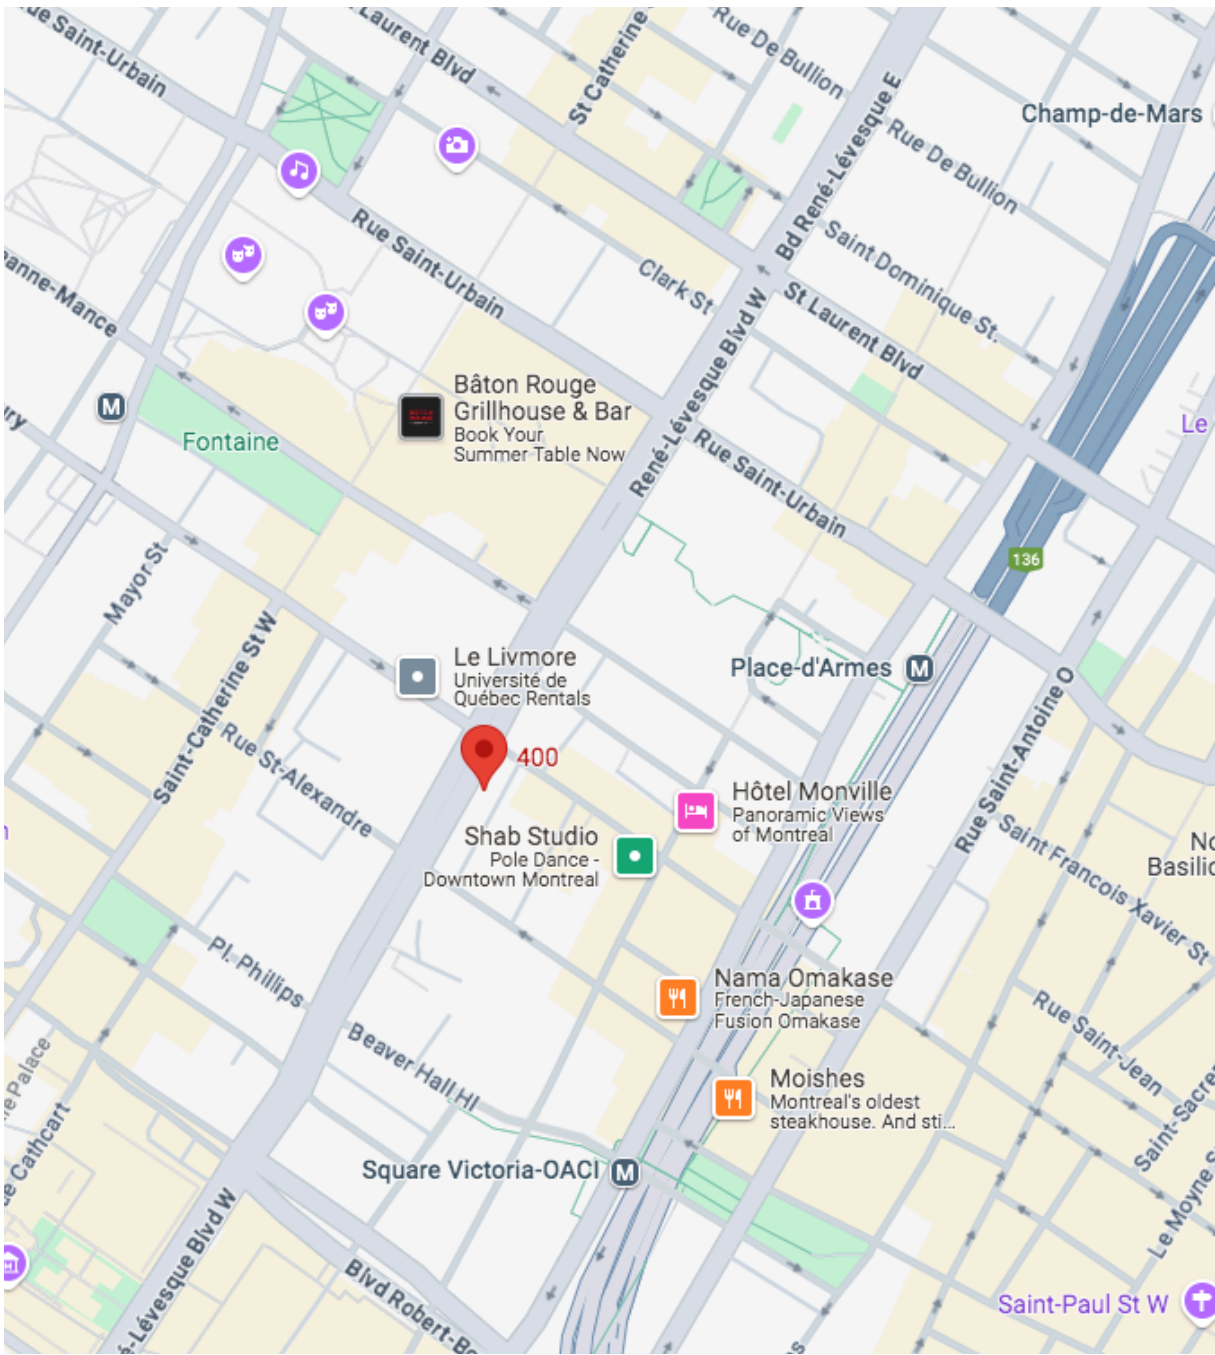

400 BOUL. RENÉ-LEVESQUE O. MONTREAL, QC